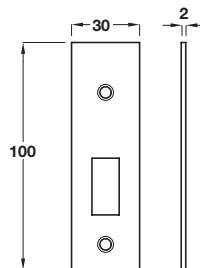

E Flat strike plate for hook lock

- Fixings included
- Brass

Finish	Cat. No.
Satin chrome plated	981.14.124
Satin nickel plated	981.14.126

Order qty: 1 pc