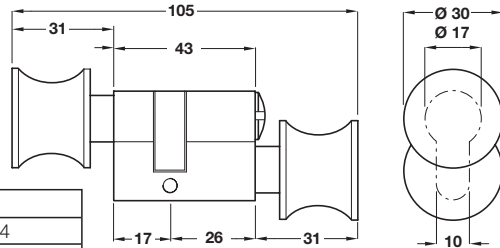

A Cylinder with turn both sides

- Ø 30 mm knobs
- Cylinder length 43 mm
- Fixing materials included
- Brass

Finish	Cat. No.
Satin chrome plated	916.98.124
Satin nickel plated	916.98.126

Order qty: 1 pc

B WC cylinder with two knobs

- Ø 30 mm knobs
- Cylinder length 43 mm
- Fixing materials included
- Brass

Finish	Cat. No.
Satin chrome plated	916.98.134
Satin nickel plated	916.98.136

Order qty: 1 pc

C Flat strike plate, for non rebated frames