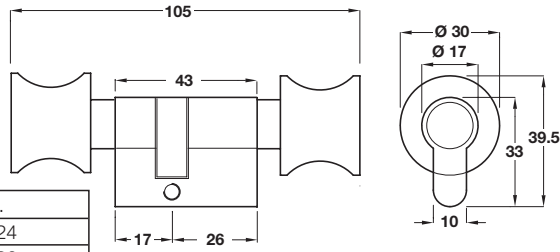

A Cylinder with turn both sides

- Ø 30 mm knobs
- Cylinder length 43 mm
- Fixing materials included
- Brass

Finish	Cat. No.
Satin chrome plated	916.98.124
Satin nickel plated	916.98.126

Order qty: 1 pc

B WC cylinder with two knobs

- Ø 30 mm knobs
- Cylinder length 43 mm
- Fixing materials included
- Brass

Finish	Cat. No.
Satin chrome plated	916.98.134
Satin nickel plated	916.98.136

Order qty: 1 pc

C Flat strike plate, for non rebated frames