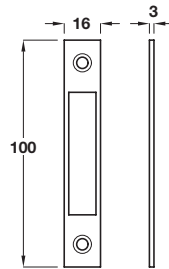

A Cylinder with turn both sides

- Ø 30 mm knobs
- Cylinder length 43 mm
- Fixing materials included
- Brass

Finish	Cat. No.
Satin chrome plated	916.98.124
Satin nickel plated	916.98.126

Order qty: 1 pc

B WC cylinder with two knobs

- Ø 30 mm knobs
- Cylinder length 43 mm
- Fixing materials included
- Brass

Finish	Cat. No.
Satin chrome plated	916.98.134
Satin nickel plated	916.98.136

Order qty: 1 pc

C Flat strike plate, for non rebated frames

- Fixings included
- Brass

Finish	Cat. No.
Chrome plated	981.14.122

Order qty: 1 pc

D Flate strike plate, for rebated doors

- Fixings included
- Brass

Finish	Cat. No.
Chrome plated	981.14.162

Order qty: 1 pc