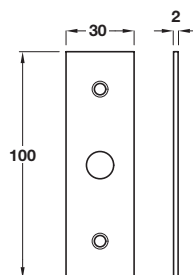

A Cylinder with turn both sides

- Ø 30 mm knobs
- Cylinder length 43 mm
- Fixing materials included
- Brass

Finish	Cat. No.
Satin chrome plated	916.98.124
Satin nickel plated	916.98.126

Order qty: 1 pc

B WC cylinder with two knobs

- Ø 30 mm knobs
- Cylinder length 43 mm
- Fixing materials included
- Brass

Finish	Cat. No.
Satin chrome plated	916.98.134
Satin nickel plated	916.98.136

Order qty: 1 pc

C Flat strike plate, for non rebated frames

E Flat strike plate for hook lock

- Fixings included
- Brass

Finish	Cat. No.
Satin chrome plated	981.14.124
Satin nickel plated	981.14.126

Order qty: 1 pc

F Flat strike plate for 'Minima' deadlock

- Fixings included
- Brass