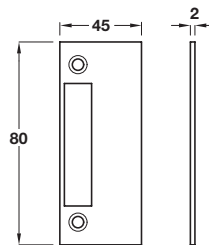

A Cylinder with turn both sides

- Ø 30 mm knobs
- Cylinder length 43 mm
- Fixing materials included
- Brass

Finish	Cat. No.
Satin chrome plated	916.98.124
Satin nickel plated	916.98.126

Order qty: 1 pc

B WC cylinder with two knobs

- Ø 30 mm knobs
- Cylinder length 43 mm
- Fixing materials included
- Brass

Finish	Cat. No.
Satin chrome plated	916.98.134
Satin nickel plated	916.98.136

Order qty: 1 pc

C Flat strike plate, for non rebated frames

- Fixings included
- Brass

Finish	Cat. No.
Chrome plated	981.14.122

Order qty: 1 pc

D Flate strike plate, for rebated doors

- Fixings included
- Brass

Finish	Cat. No.
Chrome plated	981.14.162

Order qty: 1 pc