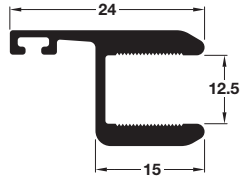

**N Door ledge profile**

- To be used as door leaf
- Aluminium

Finish	Cat. No.
Grey (RAL 7021)	980.34.180

Order qty: 1 length (1 length = 2 metres)

**Item O.**  
 Catalogue shows 50 m  
 Correct length is 10 m

**O Weather strip**

- For mounting in aluminium profile, item N
- Soft PVC

Cat. No.	980.34.190
----------	------------

Order qty: 1 length (1 length = 10 metres)

**P Adhesive weather strip**

- For glass edge protection
- Expanded closed cell rubber

Cat. No.	980.34.200
----------	------------

Order qty: 1 roll (1 roll = 50 metres)