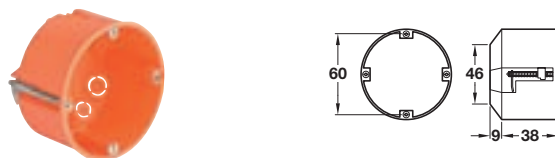

A Gira 2 way switch, 1 pole

- Complete hotel-card button with inscription space and disassembly safeguard
- The hotel-card button can take over safety or energy-saving functions
When the hotel-card is removed, any devices which are still switched on are deactivated
The electric circuit is only activated via the push button after insertion of the card
- Plastic

Finish	Cat. No.
Pearly white	917.91.217
Metallic brown	917.91.211

Order qty: 1 pc

B Wall box, for flush mounting

- Mounting screw distances 60 mm
- 42 mm depth
- Dims according to DIN standard
- Snap-lock coupling, to connect to other boxes - for standard combination distances of 71 mm
- With 2x 15 mm screws
- Black plastic

Cat. No.	917.91.003
----------	------------

Order qty: 1 pc

C Wall box, for cavity wall mounting

- Mounting screw distances 60 mm
- 47 mm depth
- For Ø 68 mm milled hole
- For standard combination distances of 71 mm
- For plate thickness 7-35 mm
- With retaining edge
- Dims according to DIN standard
- Orange plastic

Cat. No.	917.91.004
----------	------------

Order qty: 1 pc

D 12V DC, 2A Power supply unit and mounting case

- For casing Diallock control unit
- Beige and clear plastic mounting case. White painted steel power supply unit
- 2 Amp power supply unit included
- **Order battery separately**, Cat. No. 910.54.972, item **G**, page 38