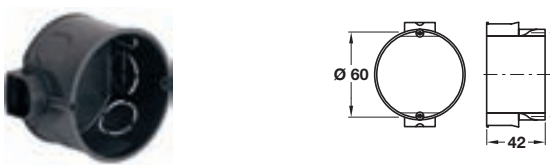

A Gira 2 way switch, 1 pole

- Complete hotel-card button with inscription space and disassembly safeguard
- The hotel-card button can take over safety or energy-saving functions
When the hotel-card is removed, any devices which are still switched on are deactivated
The electric circuit is only activated via the push button after insertion of the card
- Plastic

Finish	Cat. No.
Pearly white	917.91.217
Metallic brown	917.91.211

Order qty: 1 pc

B Wall box, for flush mounting

- Mounting screw distances 60 mm
- 42 mm depth
- Dims according to DIN standard
- Snap-lock coupling, to connect to other boxes - for standard combination distances of 71 mm
- With 2x 15 mm screws
- Black plastic

Cat. No.	917.91.003
----------	------------

Order qty: 1 pc

C Wall box, for cavity wall mounting

- Mounting screw distances 60 mm
- 47 mm depth
- For Ø 68 mm milled hole
- For standard combination distances of 71 mm
- For plate thickness 7-35 mm
- With retaining edge
- Dims according to DIN standard
- Orange plastic

Cat. No.	917.91.004
----------	------------

Order qty: 1 pc

D 12V DC, 2A Power supply unit and mounting case

- For casing Diallock control unit
- Beige and clear plastic mounting case. White painted steel power supply unit
- 2 Amp power supply unit included
- **Order battery separately**, Cat. No. 910.54.972, item **G**, page 38