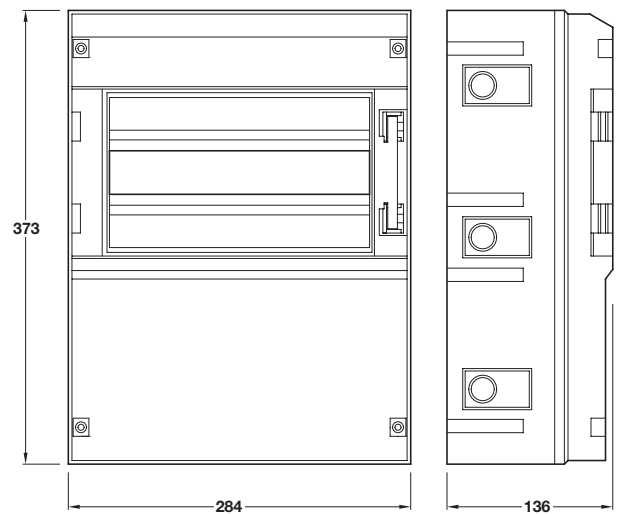

Finish	Cat. No.
Pearly white	917.91.217
Metallic brown	917.91.211

Order qty: 1 pc

B Wall box, for flush mounting

- Mounting screw distances 60 mm
- 42 mm depth
- Dims according to DIN standard
- Snap-lock coupling, to connect to other boxes - for standard combination distances of 71 mm
- With 2x 15 mm screws
- Black plastic

Cat. No.	917.91.003
----------	------------

Order qty: 1 pc

C Wall box, for cavity wall mounting

- Mounting screw distances 60 mm
- 47 mm depth
- For Ø 68 mm milled hole
- For standard combination distances of 71 mm
- For plate thickness 7-35 mm
- With retaining edge
- Dims according to DIN standard
- Orange plastic

Cat. No.	917.91.004
----------	------------

Order qty: 1 pc

D 12V DC, 2A Power supply unit and mounting case

- For casing Diallock control unit
- Beige and clear plastic mounting case. White painted steel power supply unit
- 2 Amp power supply unit included
- **Order battery separately**, Cat. No. 910.54.972, item **G**, page 38