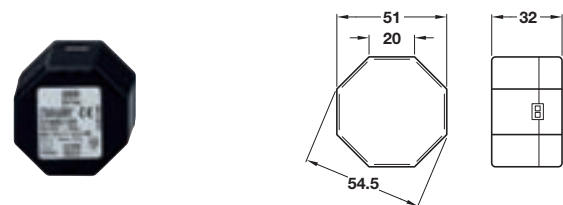

E DC power supply unit

- Power supply unit with screw terminals
- For power supply to wall terminals
- Suitable for installation in flush mounted box
- Controlled power supply, suitable for permanent operation
- Short-circuit proof
- Complying with EN 60 950, EN 55 022/B
- **Please note:** Only suitable for power supply to wall terminals. For other devices (e.g. electric strike) a separate power supply is required - installation and commissioning must be carried out by a qualified electrician.

Cat. No.	917.93.010

Order qty: 1 pc