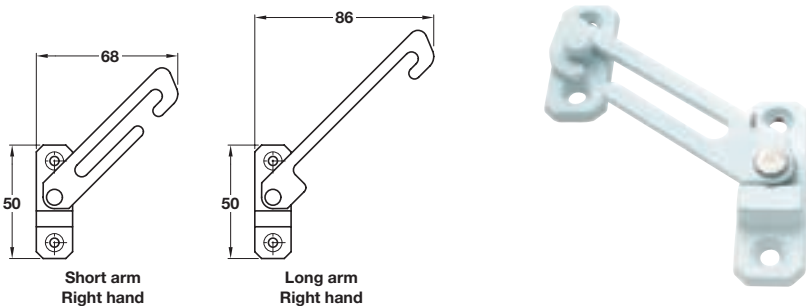

A Res-Lok concealed locking restrictor

- Suitable for side or top hung windows
- Auto locking, key releaseable
- To suit timber, aluminium and PVCu
- Euro groove or surface mounted
- Restricts sash to 100 mm
- Conforms to BS6375 Part 2: 1987
- Includes standard stud plate plus 2 plastic packing pieces
- Self colour stainless steel and zinc alloy

Hand	Left	Right
Cat. No.	973.00.020	973.00.030

Order qty: 1 pc

B Concealed restrictor

- Suitable for side or top hung windows
- To suit timber, aluminium and PVCu
- Restricts sash to 100 mm
- Conforms to BS6375 Part 2: 1987
- Stainless steel and zinc alloy
- Stud plates must be ordered separately. See item C

Order qty: 1 pc

White finish, left hand
Photo shows stud plate which is not included and must be ordered separately

C Stud plate

- For use with concealed restrictor, item B
- Available in 3 sizes
- Stainless steel and zinc alloy

Height	Self colour	White
9.5 mm	973.00.800	973.00.807
10.5 mm	973.00.810	973.00.817
11.5 mm	973.00.820	973.00.827

Order qty: 1 pc

D Concealed releaseable restrictor

- Complete with stud plate track
- Suitable for side or top hung windows
- To suit timber, aluminium and PVCu
- Restricts sash to 100 mm
- Conforms to BS6375 Part 2: 1987
- Self colour stainless steel and zinc alloy