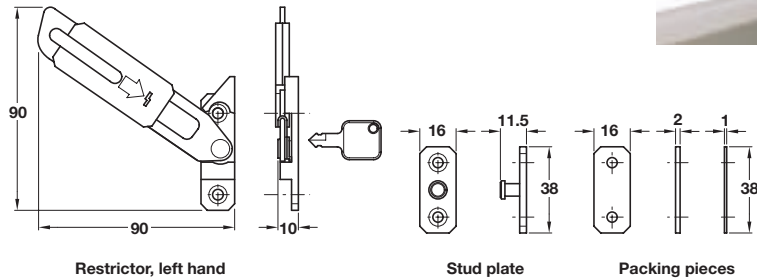

A Res-Lok concealed locking restrictor

- Suitable for side or top hung windows
- Auto locking, key releaseable
- To suit timber, aluminium and PVCu
- Euro groove or surface mounted
- Restricts sash to 100 mm
- Conforms to BS6375 Part 2: 1987
- Includes standard stud plate plus 2 plastic packing pieces
- Self colour stainless steel and zinc alloy

Hand	Left	Right
Cat. No.	973.00.020	973.00.030

Order qty: 1 pc

B Concealed restrictor

- Suitable for side or top hung windows
- To suit timber, aluminium and PVCu
- Restricts sash to 100 mm
- Conforms to BS6375 Part 2: 1987
- Stainless steel and zinc alloy
- Stud plates must be ordered separately. See item C

Height	Self colour	White
9.5 mm	973.00.800	973.00.807
10.5 mm	973.00.810	973.00.817
11.5 mm	973.00.820	973.00.827

Order qty: 1 pc

D Concealed releaseable restrictor

- Complete with stud plate track
- Suitable for side or top hung windows
- To suit timber, aluminium and PVCu
- Restricts sash to 100 mm
- Conforms to BS6375 Part 2: 1987
- Self colour stainless steel and zinc alloy