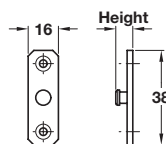

Order qty: 1 pc

White finish, left hand
Photo shows stud plate which is not included and must be ordered separately

C Stud plate

- For use with concealed restrictor, item B
- Available in 3 sizes
- Stainless steel and zinc alloy

Height	Self colour	White
9.5 mm	973.00.800	973.00.807
10.5 mm	973.00.810	973.00.817
11.5 mm	973.00.820	973.00.827

Order qty: 1 pc

D Concealed releaseable restrictor

- Complete with stud plate track
- Suitable for side or top hung windows
- To suit timber, aluminium and PVCu
- Restricts sash to 100 mm
- Conforms to BS6375 Part 2: 1987
- Self colour stainless steel and zinc alloy