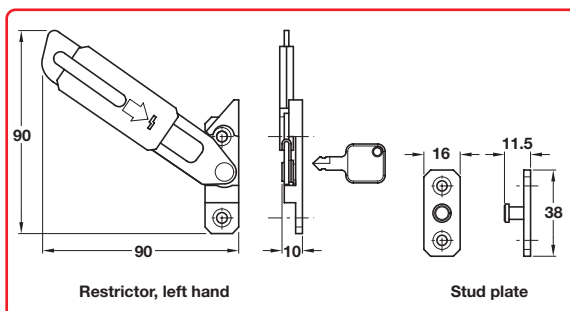

Order qty: Multiples of 4 pcs (4 pcs required per window)

Right hand

Left hand

Left hand shown

**Item D.**  
Illustration and text amended - packing pieces removed

### D Res-Lok concealed locking restrictor

- Suitable for side or top hung windows
- Auto locking, key releaseable
- To suit timber, aluminium and PVCu
- Euro groove or surface mounted
- Restricts sash to 100 mm
- Conforms to BS 6375 Part 2: 1987
- Includes standard stud plate
- Self colour stainless steel and zinc alloy