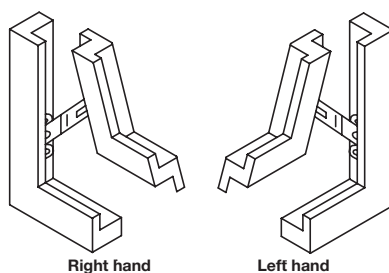

A Night vent security keep

- To suit item **A** page 28
- 3 pieces required per bolt
- Diecast zinc

Cat. No.	971.04.010

Order qty: 1 pc

Item B.
971.04.011 now inc. left and right hand plates.
971.04.012 deleted as no longer supplied.

B Stud plate kit

- Combines night vent and shoot bolt keep
- To suit item **A** page 28
- Includes 1 left hand and 1 right hand plate
- Die cast zinc

Hand	Cat. No.
Left and right hand	971.04.011
	~~971.04.012~~

Order qty: 1 pc

DELETED

C X-tra bolt, security bolt

- Recommended for use with all friction hinges
- Fast, simple installation
- Compact and unobtrusive
- Mild steel. Supercoat 500 anti-corrosion finish

Finish	Cat. No.
Yellow chromated	911.59.130

Order qty: Multiples of 4 pcs (4 pcs required per window)

Right hand

Left hand