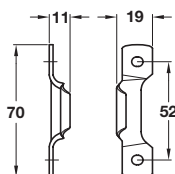

C X-tra bolt, security bolt

- Recommended for use with all friction hinges
- Fast, simple installation
- Compact and unobtrusive
- Mild steel. Supercoat 500 anti-corrosion finish