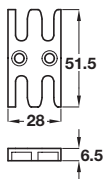

### A Night vent security keep

- To suit item **A** page 28
- 3 pieces required per bolt
- Diecast zinc

Cat. No.	971.04.010
----------	------------

Order qty: 1 pc

**Item B.**  
971.04.011 now inc. left and right hand plates.  
971.04.012 deleted as no longer supplied.

### B Stud plate kit

- Combines night vent and shoot bolt keep
- To suit item **A** page 28
- Includes 1 left hand and 1 right hand plate
- Die cast zinc

Hand	Cat. No.
Left and right hand	971.04.011
	<del>971.04.012</del>

Restrictor, left hand

Stud plate

Hand	Left	Right
Cat. No.	973.00.020	973.00.030

Order qty: 1 pc

28.05.10/2\*