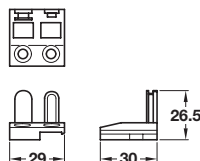

### A Night vent security keep

- To suit item **A** page 28
- 3 pieces required per bolt
- Diecast zinc

Cat. No.	971.04.010
----------	------------

Order qty: 1 pc

**Item B.**  
971.04.011 now inc. left and right hand plates.  
971.04.012 deleted as no longer supplied.

### B Stud plate kit

- Combines night vent and shoot bolt keep
- To suit item **A** page 28
- Includes 1 left hand and 1 right hand plate
- Die cast zinc

Hand	Cat. No.
Left and right hand	971.04.011
	<del>971.04.012</del>

Restrictor, left hand

Stud plate

Hand	Left	Right
Cat. No.	973.00.020	973.00.030

Order qty: 1 pc

28.05.10/2\*