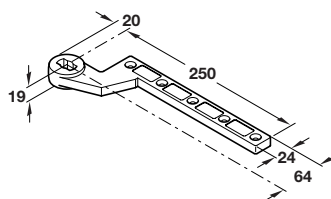

## C Single action bottom strap

- To suit timber and metal doors
- Fixing screws included
- Unanded
- Drop forged steel. Zinc plated

Cat. No.	932.10.200
----------	------------

Order qty: 1 pc

Plain steel finish

## E Extended interlock spindle

- To suit floor springs
- Fixing screw and extended flat cone included
- Hardened steel

Size	Cat. No.
5 mm	932.10.700
10 mm	932.10.703
15 mm	932.10.705
20 mm	932.10.706

Order qty: 1 pc