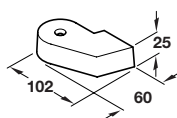

D Cover caps for single action door strap

- To suit item C
- Handed
- Fixings included
- Aluminium

Finish	Left hand	Right hand
Pol. anodised alu	932.10.519	932.10.509
Satin stainless steel	932.10.510	932.10.500
Pol. stainless steel	932.10.511	932.10.501
Polished brass	932.10.518	932.10.508

Order qty: 1 pc

Left hand version