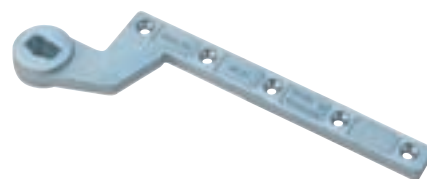

## A Single action top centre

- To suit timber and metal doors
- Fixing screws included
- Non handed
- Drop forged steel. Zinc plated

Cat. No.	932.10.420
----------	------------

Order qty: 1 pc

Galvanized finish

## B Cover caps for single action top centre

- To suit item A
- Only available in pairs
- Fixings included
- Aluminium

Finish	Cat. No.
Polished anodised aluminium	932.10.529
Satin stainless steel	932.10.520
Polished stainless steel	932.10.521
Polished brass	932.10.528

## C Single action bottom strap

- To suit timber and metal doors
- Fixing screws included
- Unanded
- Drop forged steel. Zinc plated

Cat. No.	932.10.200
----------	------------

Order qty: 1 pc

Plain steel finish

## D Cover caps for single action door strap

- To suit item C
- Handed
- Fixings included
- Aluminium

Finish	Left hand	Right hand
Pol. anodised alu	932.10.519	932.10.509
Satin stainless steel	932.10.510	932.10.500
Pol. stainless steel	932.10.511	932.10.501
Polished brass	932.10.518	932.10.508