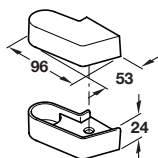

B Cover caps for single action top centre

- To suit item A
- Only available in pairs
- Fixings included
- Aluminium

Finish	Cat. No.
Polished anodised aluminium	932.10.529
Satin stainless steel	932.10.520
Polished stainless steel	932.10.521
Polished brass	932.10.528

Order qty: 1 pair