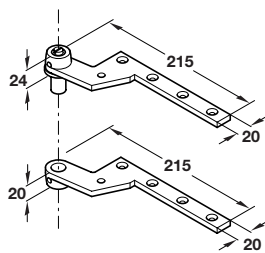

## A Single action top centre

- To suit timber and metal doors
- Fixing screws included
- Non handed
- Drop forged steel. Zinc plated

Cat. No.	932.10.420
----------	------------

Order qty: 1 pc

Galvanized finish

## B Cover caps for single action top centre

- To suit item A
- Only available in pairs
- Fixings included
- Aluminium

Finish	Cat. No.
Polished anodised aluminium	932.10.529
Satin stainless steel	932.10.520
Polished stainless steel	932.10.521
Polished brass	932.10.528

## C Single action bottom strap

- To suit timber and metal doors
- Fixing screws included
- Unanded
- Drop forged steel. Zinc plated

Cat. No.	932.10.200
----------	------------

Order qty: 1 pc

Plain steel finish

## E Extended interlock spindle

- To suit floor springs
- Fixing screw and extended flat cone included
- Hardened steel

Size	Cat. No.
5 mm	932.10.700
10 mm	932.10.703
15 mm	932.10.705
20 mm	932.10.706

Order qty: 1 pc