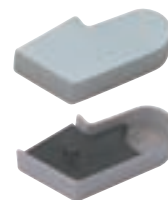

## A Single action top centre

- To suit timber and metal doors
- Fixing screws included
- Non handed
- Drop forged steel. Zinc plated

Cat. No.	932.10.420
----------	------------

Order qty: 1 pc

Galvanized finish

## B Cover caps for single action top centre

- To suit item A
- Only available in pairs
- Fixings included
- Aluminium

Finish	Cat. No.
Polished anodised aluminium	932.10.529
Satin stainless steel	932.10.520
Polished stainless steel	932.10.521
Polished brass	932.10.528

## C Single action bottom strap

- To suit timber and metal doors
- Fixing screws included
- Unanded
- Drop forged steel. Zinc plated

Cat. No.	932.10.200
----------	------------

Order qty: 1 pc

Plain steel finish