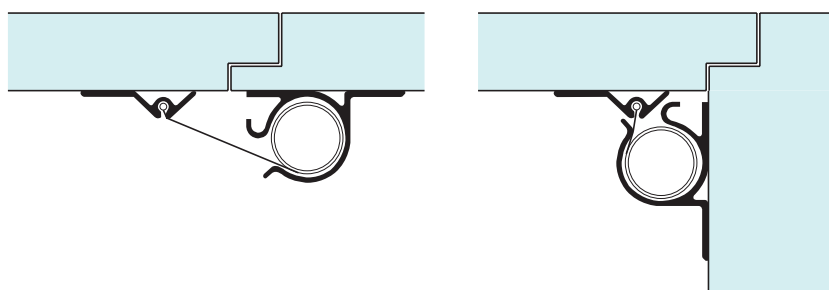

Doors are used every day by everybody but they are potentially dangerous and according to RoSPA (the Royal Society for the Prevention of Accidents) there are over 30,000 finger injuries every year.

Teachers, parents and carers have become increasingly aware of the danger to people, mainly children, trapping their fingers in closing doors and to avoid accidents recent legislation (BS 7036 Part 4: item 7.1) recommends "the use of a finger defender that either fills the finger trap or minimises the gap so as not to create a finger trap".

Blind action finger guard

This is a high quality, resilient blind which prevents fingers entering the cavity formed between the edge of the door and the frame. The blind is mounted in a robust aluminium housing, unlike a concertina style blind which is constantly exposed and can suffer damage as a result. A robust housing protects the blind when not in use.

Independently tested to over 1 million opening and closing cycles it prevents fingers entering the cavity formed between the door and door frame by means of a non-inflammable blind, which opens and closes with the action of the door.

The robust housing protects the blind when not in use. It has concealed screw fixings and comes complete with end caps for an even neater finish.

Item A.
Catalogue shows...
'Overall length 1950 mm'
Correct overall length is
'1925 mm'

A Blind action finger guard

- Fits any door with an opening up to 135°
- Overall length **1925 mm**
- Impact resistant
- Tested to over 1 million open and closing cycles
- Durable and maintenance free
- Acts as a smoke seal
- Available in several finishes
- Aluminium housing

Finish	Cat. No.
Silver anodised	950.18.500
Black colour coated	950.18.503
Red colour coated	950.18.509
Yellow colour coated	950.18.506

Order qty: 1 pc