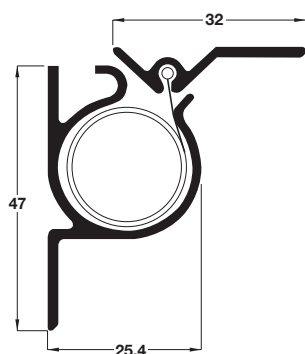

Finger Protection

Blind Action and Rearguard Type

These products are not solely for use where children are present, they are an extremely useful product, where there is a possibility that someone may inadvertently place their hands near the hinge side of the door.

Doors are used every day by everybody but they are potentially dangerous and according to RoSPA (the Royal Society for the Prevention of Accidents) there are over 30,000 finger injuries every year.

Teachers, parents and carers have become increasingly aware of the danger to people, mainly children, trapping their fingers in closing doors and to avoid accidents recent legislation (BS 7036 Part 4: item 7.1) recommends "the use of a finger defender that either fills the finger trap or minimises the gap so as not to create a finger trap".

Blind action finger guard

This is a high quality, resilient blind which prevents fingers entering the cavity formed between the edge of the door and the frame. The blind is mounted in a robust aluminium housing, unlike a concertina style blind which is constantly exposed and can suffer damage as a result. A robust housing protects the blind when not in use.

Independently tested to over 1 million opening and closing cycles it prevents fingers entering the cavity formed between the door and door frame by means of a non-inflammable blind, which opens and closes with the action of the door.

The robust housing protects the blind when not in use. It has concealed screw fixings and comes complete with end caps for an even neater finish.

Item A.
Catalogue shows...
'Overall length 1950 mm'
Correct overall length is
'1925 mm'

A Blind action finger guard