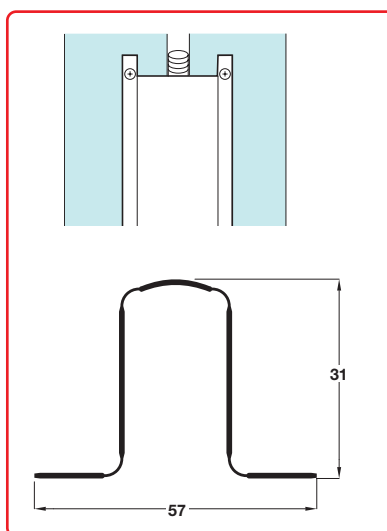

B Rearguard finger guard

- Shields the hinge side of the door
- Length 1960 mm
- Fits most types of door
- Long anticipated life span
- Simple fixing
- Low maintenance, wipe clean finish
- Easily removed for maintenance
- Fixings included
- Plastic

Finish	Cat. No.
White	950.18.517
Black	950.18.513
Red	950.18.519
Yellow	950.18.516

Order qty: 1 pc