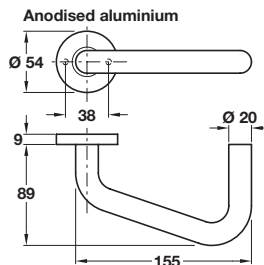

Fittings to Aid Disabled Persons

Lever Handle Sets

This set is designed for use on single swing doors. With the door in the unlocked position, both the lever handles will be in the horizontal position with the indicator showing green.

To enter depress lever, in the normal way.

When locking, the inside lever handle is moved to the vertical, throwing the deadbolt and changing the indicator to red.

To exit, the lever handle is moved back to the horizontal, which retracts the deadbolt and a further depression then releases the latch bolt.

Clockwise closing =

Anti-clockwise closing =

Satin stainless steel

Polished anodised aluminium

Dark green solid nylon

A Lever handle, indicator and lock set

- Handed
- 2x Large lever handles
- Emergency release indicator
- Special bathroom lock, stainless steel forend and strike plate
- Self adhesive instruction badge 'Lift lever to lock'
- Bolt through fixings included

Order qty: 1 set

Tactile signage is shown in Section 4, page 6

For further information on special signage, please contact our sales office.

B WC graphic signage

- Ø 75 mm x 2 mm thick
- Black silk screened symbol
- Drilled and countersunk
- Fixing screws included
- Stainless steel or aluminium