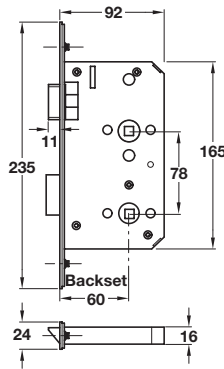

Fittings to Aid Disabled Persons

Lever Handle Sets

This set is designed for use on single swing doors. With the door in the unlocked position, both the lever handles will be in the horizontal position with the indicator showing green.

To enter depress lever, in the normal way.

When locking, the inside lever handle is moved to the vertical, throwing the deadbolt and changing the indicator to red.

To exit, the lever handle is moved back to the horizontal, which retracts the deadbolt and a further depression then releases the latch bolt.

Clockwise closing =

Anti-clockwise closing =

Satin stainless steel

Polished anodised aluminium

Dark green solid nylon

A Lever handle, indicator and lock set

- Handed
- 2x Large lever handles
- Emergency release indicator
- Special bathroom lock, stainless steel forend and strike plate
- Self adhesive instruction badge 'Lift lever to lock'
- Bolt through fixings included

C WC graphic signage

- Ø 75 mm x 2 mm thick
- Silk screened symbol
- Self adhesive
- Acrylic

Colour	Disabled	Male	Female
Dark blue	987.15.418	987.15.218	987.15.318

Order qty: 1 pc