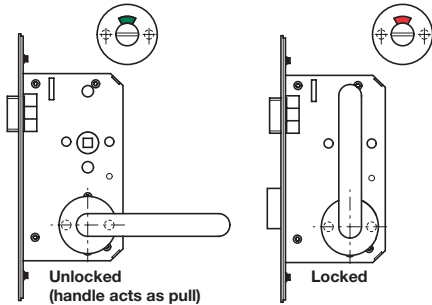

Fittings to Aid Disabled Persons

Lever Handle Sets

This set is designed for use on single swing doors. With the door in the unlocked position, both the lever handles will be in the horizontal position with the indicator showing green.

To enter depress lever, in the normal way.

When locking, the inside lever handle is moved to the vertical, throwing the deadbolt and changing the indicator to red.

To exit, the lever handle is moved back to the horizontal, which retracts the deadbolt and a further depression then releases the latch bolt.

Clockwise closing =

Anti-clockwise closing =

Satin stainless steel

Polished anodised aluminium

Dark green solid nylon

A Lever handle, indicator and lock set

- Handed
- 2x Large lever handles
- Emergency release indicator
- Special bathroom lock, stainless steel forend and strike plate
- Self adhesive instruction badge 'Lift lever to lock'
- Bolt through fixings included

Order qty: 1 set

Tactile signage is shown in Section 4, page 6

For further information on special signage, please contact our sales office.

B WC graphic signage

- Ø 75 mm x 2 mm thick
- Black silk screened symbol
- Drilled and countersunk
- Fixing screws included
- Stainless steel or aluminium