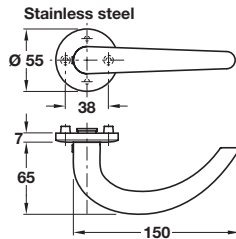

Fittings to Aid Disabled Persons

Lever Handle Sets

This set is designed for use on single swing doors. With the door in the unlocked position, both the lever handles will be in the horizontal position with the indicator showing green.

To enter depress lever, in the normal way.

When locking, the inside lever handle is moved to the vertical, throwing the deadbolt and changing the indicator to red.

To exit, the lever handle is moved back to the horizontal, which retracts the deadbolt and a further depression then releases the latch bolt.

Clockwise closing =

Anti-clockwise closing =

Satin stainless steel

Polished anodised aluminium

Dark green solid nylon

A Lever handle, indicator and lock set

- Handed
- 2x Large lever handles
- Emergency release indicator
- Special bathroom lock, stainless steel forend and strike plate
- Self adhesive instruction badge 'Lift lever to lock'
- Bolt through fixings included

Order qty: 1 set

Tactile signage is shown in Section 4, page 6

For further information on special signage, please contact our sales office.

B WC graphic signage

- Ø 75 mm x 2 mm thick
- Black silk screened symbol
- Drilled and countersunk
- Fixing screws included
- Stainless steel or aluminium