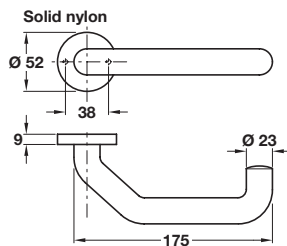

To enter depress lever, in the normal way.

When locking, the inside lever handle is moved to the vertical, throwing the deadbolt and changing the indicator to red.

To exit, the lever handle is moved back to the horizontal, which retracts the deadbolt and a further depression then releases the latch bolt.

Clockwise closing =

Anti-clockwise closing =

Satin stainless steel

Polished anodised aluminium

Dark green solid nylon

A Lever handle, indicator and lock set

- Handed
- 2x Large lever handles
- Emergency release indicator
- Special bathroom lock, stainless steel forend and strike plate
- Self adhesive instruction badge 'Lift lever to lock'
- Bolt through fixings included

Satin stainless steel

	Left hand	Right hand
Cat. No.	911.78.021	911.78.022

Order qty: 1 set

Polished anodised aluminium

	Left hand	Right hand
Cat. No.	911.78.023	911.78.024

Order qty: 1 set

Solid nylon

Solid nylon coloured version available, contact us for more information on colours and order quantities

Order qty: 1 set

Tactile signage is shown in Section 4, page 6

For further information on special signage, please contact our sales office.

B WC graphic signage

- Ø 75 mm x 2 mm thick
- Black silk screened symbol
- Drilled and countersunk
- Fixing screws included
- Stainless steel or aluminium