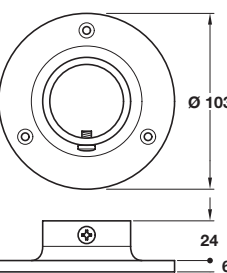

G Wall flange socket

- Suitable for **Ø 51 mm** tube
- Fixings not included
- Brass

Finish	Cat. No.
Polished brass	812.62.800
Polished chrome	812.62.200

Order qty: 1 pc