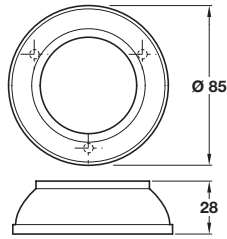

Ø 38 mm and Ø 51 mm Bar Railing Systems Stainless Steel and Brass Sockets

Please note: As certain items are not available in stainless steel, satin nickel-plated brass should be used with satin stainless steel tube and polished chrome-plated brass should be used with polished stainless steel tube

Satin stainless steel finish

B Concealed wall flange socket

- Suitable for **Ø 38 mm** tube
- Fixings not included
- Brass

Finish	Cat. No.
Polished brass	812.52.810
Polished chrome	812.52.210

Order qty: 1 pc

D Wall flange socket

- Suitable for **Ø 38 mm** tube
- Fixings not included
- Stainless steel

Finish	Cat. No.
Satin stainless steel	812.52.000
Polished stainless steel	812.52.100

Order qty: 1 pc

Item D.
Catalogue shows Ø 75 mm
Correct dimension is
Ø 71 mm

Item F.
Catalogue shows Ø 75 mm
Correct dimension is
Ø 71 mm

Polished brass finish

G Wall flange socket

- Suitable for **Ø 51 mm** tube
- Fixings not included
- Brass

Finish	Cat. No.
Polished brass	812.62.800
Polished chrome	812.62.200