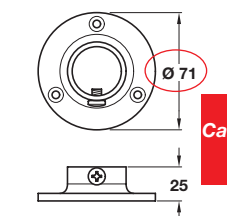

D Wall flange socket

- Suitable for **Ø 38 mm** tube
- Fixings not included
- Stainless steel

Finish	Cat. No.
Satin stainless steel	812.52.000
Polished stainless steel	812.52.100

Order qty: 1 pc

Item D.
Catalogue shows Ø 75 mm
Correct dimension is
Ø 71 mm

Polished stainless steel finish

E Wall flange socket

- Suitable for **Ø 51 mm** tube
- Fixings not included
- Stainless steel

Finish	Cat. No.
Satin stainless steel	812.62.000
Polished stainless steel	812.62.100

Order qty: 1 pc

Polished stainless steel finish

F Wall flange socket

- Suitable for **Ø 38 mm** tube
- Fixings not included
- Brass

Finish	Cat. No.
Polished brass	812.52.800
Polished chrome	812.52.200

Order qty: 1 pc

Item F.
Catalogue shows Ø 75 mm
Correct dimension is
Ø 71 mm

Polished brass finish

G Wall flange socket

- Suitable for **Ø 51 mm** tube
- Fixings not included
- Brass

Finish	Cat. No.
Polished brass	812.62.800
Polished chrome	812.62.200