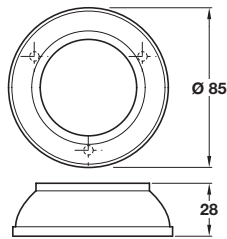

Satin stainless steel finish

B Concealed wall flange socket

- Suitable for **Ø 38 mm** tube
- Fixings not included
- Brass

Finish	Cat. No.
Polished brass	812.52.810
Polished chrome	812.52.210

Order qty: 1 pc

Polished brass finish

4

C Concealed wall flange socket

- Suitable for **Ø 51 mm** tube
- Fixings not included
- Brass

Finish	Cat. No.
Polished brass	812.62.810
Polished chrome	812.62.210

Order qty: 1 pc

Polished brass finish

D Wall flange socket

- Suitable for **Ø 38 mm** tube
- Fixings not included
- Stainless steel

Finish	Cat. No.
Satin stainless steel	812.52.000
Polished stainless steel	812.52.100

Order qty: 1 pc

Item D.
Catalogue shows Ø 75 mm
Correct dimension is
Ø 71 mm

Item F.
Catalogue shows Ø 75 mm
Correct dimension is
Ø 71 mm

Polished brass finish

G Wall flange socket

- Suitable for **Ø 51 mm** tube
- Fixings not included
- Brass

Finish	Cat. No.
Polished brass	812.62.800
Polished chrome	812.62.200