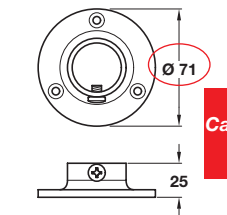

Satin stainless steel finish

B Concealed wall flange socket

- Suitable for **Ø 38 mm** tube
- Fixings not included
- Brass

Finish	Cat. No.
Polished brass	812.52.810
Polished chrome	812.52.210

Order qty: 1 pc

Polished brass finish

4

C Concealed wall flange socket

- Suitable for **Ø 51 mm** tube
- Fixings not included
- Brass

Finish	Cat. No.
Polished brass	812.62.810
Polished chrome	812.62.210

Order qty: 1 pc

Polished brass finish

D Wall flange socket

- Suitable for **Ø 38 mm** tube
- Fixings not included
- Stainless steel

Finish	Cat. No.
Satin stainless steel	812.52.000
Polished stainless steel	812.52.100

Order qty: 1 pc

Item D.
Catalogue shows Ø 75 mm
Correct dimension is
Ø 71 mm

Item F.
Catalogue shows Ø 75 mm
Correct dimension is
Ø 71 mm

Polished brass finish

G Wall flange socket

- Suitable for **Ø 51 mm** tube
- Fixings not included
- Brass

Finish	Cat. No.
Polished brass	812.62.800
Polished chrome	812.62.200