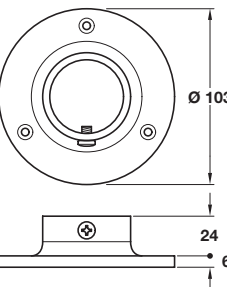

D Wall flange socket

- Suitable for **Ø 38 mm** tube
- Fixings not included
- Stainless steel

Finish	Cat. No.
Satin stainless steel	812.52.000
Polished stainless steel	812.52.100

Order qty: 1 pc

Item D.
Catalogue shows Ø 75 mm
Correct dimension is
Ø 71 mm

Polished stainless steel finish

E Wall flange socket

- Suitable for **Ø 51 mm** tube
- Fixings not included
- Stainless steel

Finish	Cat. No.
Satin stainless steel	812.62.000
Polished stainless steel	812.62.100

Order qty: 1 pc

Polished stainless steel finish

F Wall flange socket

- Suitable for **Ø 38 mm** tube
- Fixings not included
- Brass

Finish	Cat. No.
Polished brass	812.52.800
Polished chrome	812.52.200

Order qty: 1 pc

Item F.
Catalogue shows Ø 75 mm
Correct dimension is
Ø 71 mm

Polished brass finish

G Wall flange socket

- Suitable for **Ø 51 mm** tube
- Fixings not included
- Brass

Finish	Cat. No.
Polished brass	812.62.800
Polished chrome	812.62.200