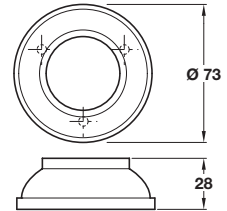

Satin stainless steel finish

B Concealed wall flange socket

- Suitable for **Ø 38 mm** tube
- Fixings not included
- Brass

Finish	Cat. No.
Polished brass	812.52.810
Polished chrome	812.52.210

Order qty: 1 pc

Polished brass finish

4

C Concealed wall flange socket

- Suitable for **Ø 51 mm** tube
- Fixings not included
- Brass

Finish	Cat. No.
Polished brass	812.62.810
Polished chrome	812.62.210

Order qty: 1 pc

Polished brass finish

D Wall flange socket

- Suitable for **Ø 38 mm** tube
- Fixings not included
- Stainless steel

Finish	Cat. No.
Satin stainless steel	812.52.000
Polished stainless steel	812.52.100

Order qty: 1 pc

Item D.
Catalogue shows Ø 75 mm
Correct dimension is
Ø 71 mm

Item F.
Catalogue shows Ø 75 mm
Correct dimension is
Ø 71 mm

Polished brass finish

G Wall flange socket

- Suitable for **Ø 51 mm** tube
- Fixings not included
- Brass

Finish	Cat. No.
Polished brass	812.62.800
Polished chrome	812.62.200