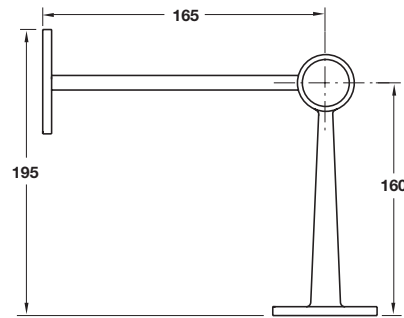

Ø 38 mm and Ø 51 mm Bar Railing Systems

Brass Railing Brackets

Please note: As certain items are not available in stainless steel, satin nickel-plated brass should be used with satin stainless steel tube and polished chrome-plated brass should be used with polished stainless steel tube

IMPORTANT NOTE:

Unless otherwise indicated fixing screws are not included and must be ordered separately. The logo shown indicates the type and size of screw required.

Polished chrome finish

A Railing support bracket, side stem