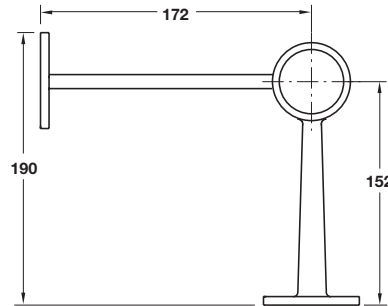

Polished brass finish

B Railing support bracket, side stem

- Suitable for Ø 51 mm stainless steel or brass tube
- Fixings not included
- To be used for foot rails only
- Brass

Please note: These railing supports should not be wall mounted for use as handrail support. These supports should only be base mounted as shown

Finish	Cat. No.
Satin nickel	812.61.620
Polished brass	812.61.820
Polished chrome	812.61.220

Order qty: 1 pc