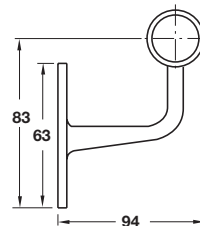

Polished brass finish