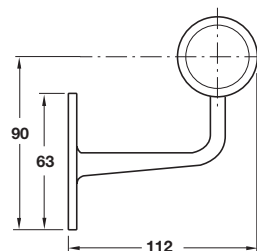

- Suitable for Ø 51 mm stainless steel or brass tube
- Fixings not included
- To be used for foot rails only
- Brass

Please note: These railing supports should not be wall mounted for use as handrail support. These supports should only be base mounted as shown

- Suitable for Ø 38 mm brass tube
- Fixings not included
- Brass

| Finish | Cat. No. |
|-----------------|------------|
| Polished brass | 812.51.830 |
| Polished chrome | 812.51.230 |

Order qty: 1 pc

Polished chrome finish