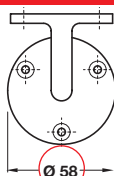

Item B.
Catalogue shows 62 mm
Correct dimension is
58 mm

B Aluminium handrail bracket

- To suit flat based handrails
- Face fixing
- Fixings not included
- Aluminium

Finish	Cat. No.
Satin anodised	986.08.309

Order qty: 1 pc