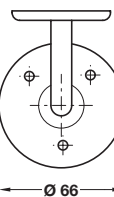

Finish	Cat. No.
Polished brass	986.08.208
Polished chrome	986.08.202
Satin chrome	986.08.204

Order qty: 1 pc

Item A.
Dimensions amended

Polished chrome finish

Item B.
Catalogue shows 62 mm
Correct dimension is
58 mm

B Aluminium handrail bracket

- To suit flat based handrails
- Face fixing
- Fixings not included
- Aluminium

Finish	Cat. No.
Satin anodised	986.08.309

Order qty: 1 pc

Satin anodised aluminium finish

C Mild steel handrail bracket

- To suit flat based handrails
- Face fixing
- Fixings not included
- Mild steel

Finish	Cat. No.
White epoxy	986.08.407
Zinc plated	986.08.409

Order qty: 1 pc

White epoxy finish

D Brass handrail bracket

- Suitable for flat based handrails
- Face fixing
- Fixings not included
- Brass