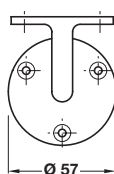

IMPORTANT NOTE:

Unless otherwise indicated fixing screws are not included and must be ordered separately. The logo shown indicates the type and size of screw required.

A Brass handrail bracket

- To suit flat based handrails
- Face fixing
- Fixings included
- Brass

Finish	Cat. No.
Polished brass	986.08.208
Polished chrome	986.08.202
Satin chrome	986.08.204

Order qty: 1 pc

Item A.
Dimensions amended

Polished chrome finish

Item B.
Catalogue shows 62 mm
Correct dimension is
58 mm