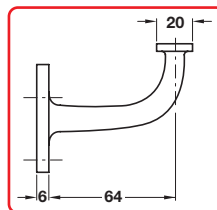

IMPORTANT NOTE:

Unless otherwise indicated fixing screws are not included and must be ordered separately. The logo shown indicates the type and size of screw required.

A Brass handrail bracket

- To suit flat based handrails
- Face fixing
- Fixings included
- Brass

Finish	Cat. No.
Polished brass	986.08.208
Polished chrome	986.08.202
Satin chrome	986.08.204

Order qty: 1 pc

Item A.
Dimensions amended

Polished chrome finish

Item B.
Catalogue shows 62 mm
Correct dimension is
58 mm