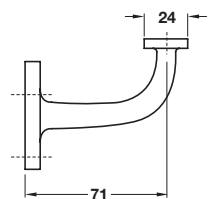

B Aluminium handrail bracket

- To suit flat based handrails
- Face fixing
- Fixings not included
- Aluminium

Finish	Cat. No.
Satin anodised	986.08.309

Order qty: 1 pc