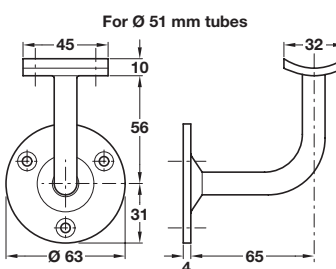

Finish	Cat. No.
Polished brass	986.08.208
Polished chrome	986.08.202
Satin chrome	986.08.204

Order qty: 1 pc

Item A.
Dimensions amended

Polished chrome finish

Item B.
Catalogue shows 62 mm
Correct dimension is
58 mm

Finish	Cat. No.
Polished brass	812.51.840
Polished chrome	812.51.240

Order qty: 1 pc

Polished chrome finish

Note: Ø 38 and Ø 51 mm tubes are shown on page 90

E Stainless steel handrail bracket

- Curved for Ø 38 mm and Ø 51 mm tubes
- Fixings not included
- Stainless steel

Ø 38 mm rail	
Finish	Cat. No.
Satin stainless steel	812.51.041
Polished stainless steel	812.51.141
Ø 51 mm rail	
Finish	Cat. No.
Satin stainless steel	812.61.041
Polished stainless steel	812.61.141

Order qty: 1 pc