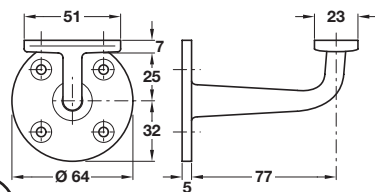

Finish	Cat. No.
Polished brass	986.08.208
Polished chrome	986.08.202
Satin chrome	986.08.204

Order qty: 1 pc

Item A.
Dimensions amended

Polished chrome finish

Item B.
Catalogue shows 62 mm
Correct dimension is
58 mm

Finish	Cat. No.
Polished brass	812.51.840
Polished chrome	812.51.240

Order qty: 1 pc

Polished chrome finish

Note: Ø 38 and Ø 51 mm tubes are shown on page 90

E Stainless steel handrail bracket

- Curved for Ø 38 mm and Ø 51 mm tubes
- Fixings not included
- Stainless steel

Ø 38 mm rail	
Finish	Cat. No.
Satin stainless steel	812.51.041
Polished stainless steel	812.51.141
Ø 51 mm rail	
Finish	Cat. No.
Satin stainless steel	812.61.041
Polished stainless steel	812.61.141

Order qty: 1 pc