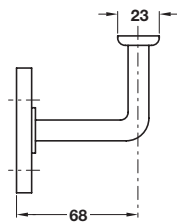

C Mild steel handrail bracket

- To suit flat based handrails
- Face fixing
- Fixings not included
- Mild steel

Finish	Cat. No.
White epoxy	986.08.407
Zinc plated	986.08.409

Order qty: 1 pc