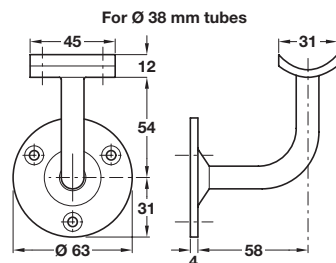

Finish	Cat. No.
Polished brass	986.08.208
Polished chrome	986.08.202
Satin chrome	986.08.204

Order qty: 1 pc

Item A.
Dimensions amended

Polished chrome finish

Item B.
Catalogue shows 62 mm
Correct dimension is
58 mm

Finish	Cat. No.
Polished brass	812.51.840
Polished chrome	812.51.240

Order qty: 1 pc

Polished chrome finish

Note: Ø 38 and Ø 51 mm tubes are shown on page 90

E Stainless steel handrail bracket

- Curved for Ø 38 mm and Ø 51 mm tubes
- Fixings not included
- Stainless steel

Ø 38 mm rail	
Finish	Cat. No.
Satin stainless steel	812.51.041
Polished stainless steel	812.51.141
Ø 51 mm rail	
Finish	Cat. No.
Satin stainless steel	812.61.041
Polished stainless steel	812.61.141

Order qty: 1 pc