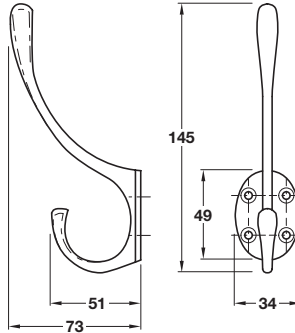

Discontinued ●
Discontinued when stock = 0 +

Polished brass finish

A Traditional coat hook

- Face fixing
- Fixings included
- Brass

Finish	Cat. No.
Polished brass	845.03.800
Polished chrome	845.03.200

Order qty: 1 pc

Polished brass finish

B Traditional hat and coat hook

- Face fixing
- Fixings included
- Brass

Finish	Cat. No.
Polished brass	842.90.800
Polished chrome	842.90.200

Order qty: 1 pc

Polished brass finish

C Hat and coat hook

- Face fixing
- Fixings included
- Brass

Finish	Cat. No.
Polished brass	843.79.800
Polished chrome	843.79.200
Satin chrome	843.79.400

Order qty: 1 pc

Satin chrome finish

D Triple coat hook

- Swivel action
- Face fixing
- Fixings included
- Brass