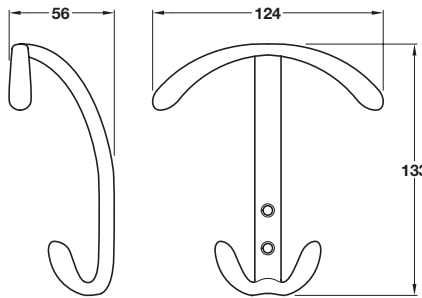

Polished brass finish

B Traditional hat and coat hook

- Face fixing
- Fixings included
- Brass

Finish	Cat. No.
Polished brass	842.90.800
Polished chrome	842.90.200

Order qty: 1 pc

Polished brass finish

C Hat and coat hook

- Face fixing
- Fixings included
- Brass

Finish	Cat. No.
Polished brass	843.79.800
Polished chrome	843.79.200
Satin chrome	843.79.400

Order qty: 1 pc

Satin chrome finish

D Triple coat hook

- Swivel action
- Face fixing
- Fixings included
- Brass