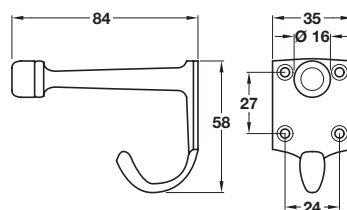

14.07.10/1