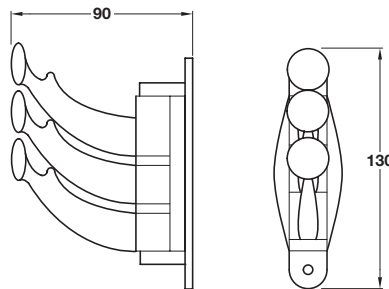

Polished chrome finish

E Traditional buffered coat hook

- Face fixing
- Fixings included
- Brass, rubber buffer

Finish	Cat. No.
Polished brass	842.91.800
Polished chrome	842.91.200

Order qty: 1 pc