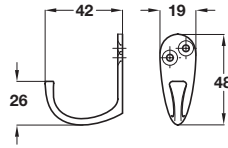

Discontinued ●
Discontinued when stock = 0 +

Polished brass finish

A Traditional coat hook

- Face fixing
- Fixings included
- Brass

Finish	Cat. No.
Polished brass	845.03.800
Polished chrome	845.03.200

Order qty: 1 pc

Polished brass finish

B Traditional hat and coat hook

- Face fixing
- Fixings included
- Brass

Finish	Cat. No.
Polished brass	842.90.800
Polished chrome	842.90.200

Order qty: 1 pc