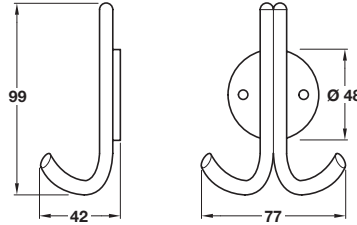

B Hat and coat hook

- Face fixing
- Fixings included
- Stainless steel

Finish	Cat. No.
Satin stainless steel	842.32.075

Order qty: 1 pc