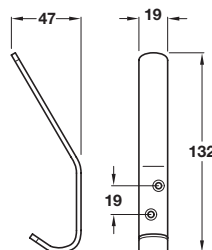

### D Hat and coat hook

- Face fixing
- Fixings included
- Brass

**Item D.**  
Catalogue shows 63 mm  
Correct dimension is  
59 mm

Finish	Cat. No.
Polished brass	843.84.820

Order qty: 1 pc

Polished brass finish

### E Hat and coat hook

- Face fixing
- Fixings included
- Aluminium

Finish	Cat. No.
Satin anodised	844.62.900

Order qty: 1 pc

Satin anodised aluminium finish

### F Hat and coat hook

- Face fixing
- Fixings included
- Aluminium

Finish	Cat. No.
Satin anodised	842.48.080

Order qty: 1 pc

Satin anodised aluminium finish