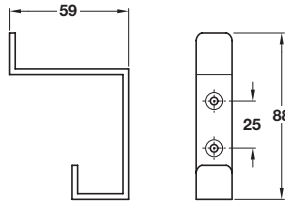

A Hat and coat hook

- Face fixing
- Fixings included
- Grade 316 stainless steel

Finish	Cat. No.
Satin stainless steel	843.84.020
Polished stainless steel	843.84.030

Order qty: 1 pc