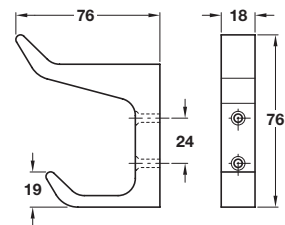

E Hat and coat hook

- Face fixing
- Fixings included
- Aluminium

Finish	Cat. No.
Satin anodised	844.62.900

Order qty: 1 pc

F Hat and coat hook

- Face fixing
- Fixings included
- Aluminium

Finish	Cat. No.
Satin anodised	842.48.080

Order qty: 1 pc