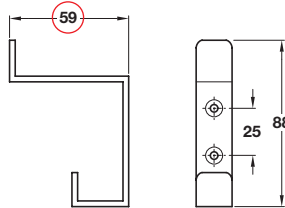

### D Hat and coat hook

- Face fixing
- Fixings included
- Brass

**Item D.**  
Catalogue shows 63 mm  
Correct dimension is  
59 mm

Finish	Cat. No.
Polished brass	843.84.820

Order qty: 1 pc

Polished brass finish