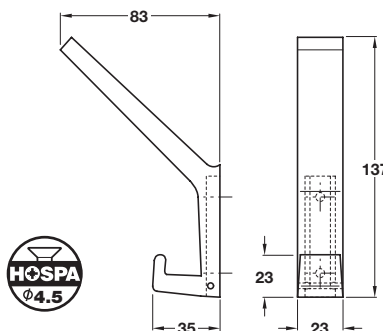

A Hat and coat hook

- Face fixing
- Fixings included
- Grade 316 stainless steel

Finish	Cat. No.
Satin stainless steel	843.84.020
Polished stainless steel	843.84.030

Order qty: 1 pc

B Hat and coat hook

- Face fixing
- Fixings included
- Stainless steel

Finish	Cat. No.
Satin stainless steel	842.32.075

Order qty: 1 pc

C Hat and coat hook

- Concealed fixing
- Fixings included
- Brass

Finish	Cat. No.
Polished chrome	843.86.200
Satin chrome	843.86.400

Order qty: 1 pc

D Hat and coat hook

- Face fixing
- Fixings included
- Brass

Item D.
Catalogue shows 63 mm
Correct dimension is
59 mm

Finish	Cat. No.
Polished brass	843.84.820

Order qty: 1 pc

E Hat and coat hook

- Face fixing
- Fixings included
- Aluminium

Finish	Cat. No.
Satin anodised	844.62.900

Order qty: 1 pc

F Hat and coat hook

- Face fixing
- Fixings included
- Aluminium

Finish	Cat. No.
Satin anodised	842.48.080

Order qty: 1 pc

G Hat and coat hook

- Concealed fixing
- Fixing screws not included
- Nylon

Finish	Cat. No.
Red	843.54.900
Black	843.54.300
Dark grey	843.54.500
White	843.54.700
Yellow	843.54.600
Dark blue	843.54.800

Order qty: 1 pc