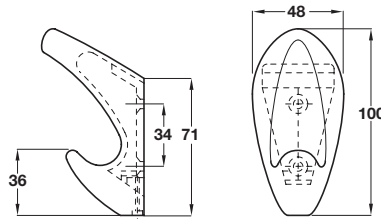

C Hat and coat hook

- Concealed fixing
- Fixings included
- Brass

Finish	Cat. No.
Polished chrome	843.86.200
Satin chrome	843.86.400

Order qty: 1 pc

D Hat and coat hook

- Face fixing
- Fixings included
- Brass

Item D.
Catalogue shows 63 mm
Correct dimension is
59 mm

Finish	Cat. No.
Polished brass	843.84.820

Order qty: 1 pc