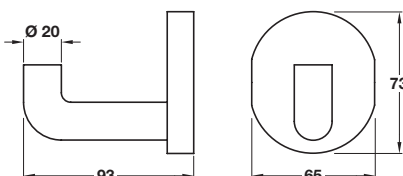

A Coat hook

- Face fixing
- Fixings included
- Grade 316 stainless steel

Finish	Cat. No.
Satin stainless steel	843.87.000
Polished stainless steel	843.87.010

Order qty: 1 pc

Satin stainless steel finish

B Coat hook

- Concealed fixing
- Fixing screw and wall plug included
- Grade 316 stainless steel

Finish	Cat. No.
Satin stainless steel	842.48.070
Polished stainless steel	842.48.075

Order qty: 1 pc

Satin stainless steel finish

C Coat hook

- Face fixing
- Fixings included
- Stainless steel

Finish	Cat. No.
Satin stainless steel	843.90.055

Order qty: 1 pc

Satin stainless steel finish

Item C.
Illustration amended to show hole centre dimensions

D Coat hook

- Face fixing
- Fixings included
- Brass

Finish	Cat. No.
Polished brass	843.87.800

Order qty: 1 pc

Polished brass finish

E Coat hook

- Face fixing
- Fixings included
- Aluminium

Finish	Cat. No.
Satin anodised	842.95.910

Order qty: 1 pc

Satin anodised aluminium finish

F Coat hook

- Face fixing
- Fixings included
- Aluminium

Finish	Cat. No.
Satin anodised	842.95.900

Order qty: 1 pc

Satin anodised aluminium finish

G Coat hook

- Concealed fixing
- Fixings included
- Nylon

Finish	Cat. No.
Red	842.97.312
Black	842.97.316
Dark grey	842.97.318
White	842.97.319
Yellow	842.97.322
Dark blue	842.97.337

Order qty: 1 pc

Black finish

15.07.09/1*