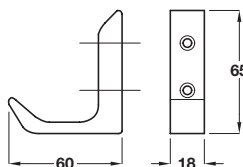

E Coat hook

- Face fixing
- Fixings included
- Aluminium

Finish	Cat. No.
Satin anodised	842.95.910

Order qty: 1 pc