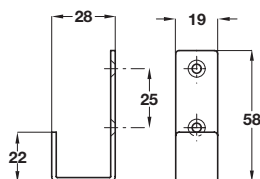

A Coat hook

- Face fixing
- Fixings included
- Grade 316 stainless steel

Finish	Cat. No.
Satin stainless steel	843.87.000
Polished stainless steel	843.87.010

Order qty: 1 pc

Satin stainless steel finish

B Coat hook

- Concealed fixing
- Fixing screw and wall plug included
- Grade 316 stainless steel

Finish	Cat. No.
Satin stainless steel	842.48.070
Polished stainless steel	842.48.075

Order qty: 1 pc

Satin stainless steel finish

C Coat hook

- Face fixing
- Fixings included
- Stainless steel

Finish	Cat. No.
Satin stainless steel	843.90.055

Order qty: 1 pc

Satin stainless steel finish

Item C.
Illustration amended to show hole centre dimensions

D Coat hook

- Face fixing
- Fixings included
- Brass

Finish	Cat. No.
Polished brass	843.87.800

Order qty: 1 pc

Polished brass finish

E Coat hook

- Face fixing
- Fixings included
- Aluminium

Finish	Cat. No.
Satin anodised	842.95.910

Order qty: 1 pc

Satin anodised aluminium finish

F Coat hook

- Face fixing
- Fixings included
- Aluminium

Finish	Cat. No.
Satin anodised	842.95.900

Order qty: 1 pc

Satin anodised aluminium finish

G Coat hook

- Concealed fixing
- Fixings included
- Nylon

Finish	Cat. No.
Red	842.97.312
Black	842.97.316
Dark grey	842.97.318
White	842.97.319
Yellow	842.97.322
Dark blue	842.97.337

Order qty: 1 pc

Black finish

15.07.09/1*