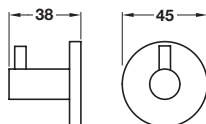

B Coat hook

- Concealed fixing
- Fixing screw and wall plug included
- Grade 316 stainless steel

Finish	Cat. No.
Satin stainless steel	842.48.070
Polished stainless steel	842.48.075

Order qty: 1 pc