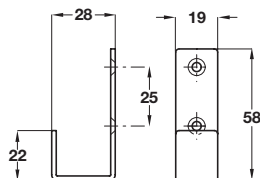

A Coat hook

- Face fixing
- Fixings included
- Grade 316 stainless steel

Finish	Cat. No.
Satin stainless steel	843.87.000
Polished stainless steel	843.87.010

Order qty: 1 pc

Satin stainless steel finish

B Coat hook

- Concealed fixing
- Fixing screw and wall plug included
- Grade 316 stainless steel

Finish	Cat. No.
Satin stainless steel	842.48.070
Polished stainless steel	842.48.075

Order qty: 1 pc

Satin stainless steel finish

C Coat hook

- Face fixing
- Fixings included
- Stainless steel

Finish	Cat. No.
Satin stainless steel	843.90.055

Order qty: 1 pc

Satin stainless steel finish

Item C.
Illustration amended to show hole centre dimensions