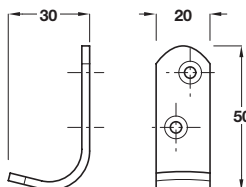

Order qty: 1 pc

Satin anodised aluminium finish

F Coat hook

- Face fixing
- Fixings included
- Aluminium

Finish	Cat. No.
Satin anodised	842.95.900

Order qty: 1 pc

Satin anodised aluminium finish

G Coat hook

- Concealed fixing
- Fixings included
- Nylon

Finish	Cat. No.
Red	842.97.312
Black	842.97.316
Dark grey	842.97.318
White	842.97.319
Yellow	842.97.322
Dark blue	842.97.337

Order qty: 1 pc

Black finish

15.07.09/1*