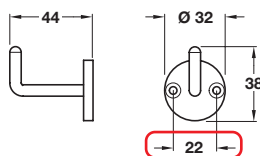

C Coat hook

- Face fixing
- Fixings included
- Stainless steel

Finish	Cat. No.
Satin stainless steel	843.90.055

Order qty: 1 pc

Satin stainless steel finish

Item C.
Illustration amended to show hole centre dimensions