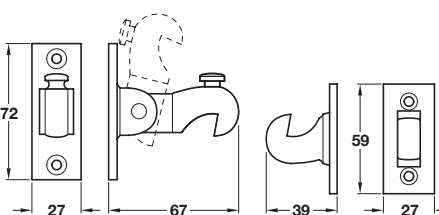

Order qty: 1 pc

B Automatic door holder

- Push to hold, pull to release
- Compression balls adjustable for holding power
- Suitable for doors/gates maximum 2000 mm high x 1000 mm wide
- Max. door/gate weight **80 kg**
- Fixings are not included
- Steel catch, aluminium engaging part

Silver stove enamelled finish

K W S

Finish	Cat. No.
Silver stove enamelled	938.02.201

Order qty: 1 pc

C Automatic door holder

- Wood screw face fixing
- Push to hold, pull to release
- Non adjustable nylon rollers
- Suitable for doors/gates maximum 2000 mm high x 800 mm wide
- Max. door/gate weight **25 kg**
- Fixings are not included
- Steel catch, aluminium keep

Silver stove enamelled finish

K W S

Finish	Cat. No.
Silver stove enamelled	938.19.019

Order qty: 1 pc

D Automatic door holder

- Catch: Wood screw face fixing
Keep: Plug and screw to brickwork
- Push to hold, pull to release
- Non adjustable nylon rollers
- Suitable for doors/gates maximum 2000 mm high x 800 mm wide
- Max. door/gate weight **25 kg**
- Fixings are not included
- Steel catch, aluminium keep

Silver stove enamelled finish

K W S

Finish	Cat. No.
Silver stove enamelled	938.19.029

Order qty: 1 pc

E Gravity catch

- Face fixing hook and eye
- Automatic hold open
- Lift hook to release
- Fixings included
- Malleable iron