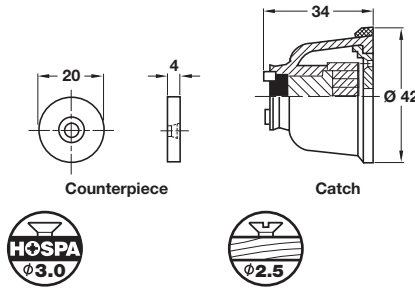

Brown finish

A Door holder, magnetic

- Concealed face fixing
- Suitable for indoors or outdoors
- Pull: **10 kg**
- Catch: Fixed
- Counterpiece: Fixed
- Plastic catch, steel counterpiece

Finish	Cat. No.
Brown	246.99.107

Order qty: 1 pc

B Automatic door holder

- Push to hold, pull to release
- Compression balls adjustable for holding power
- Suitable for doors/gates maximum 2000 mm high x 1000 mm wide
- Max. door/gate weight **80 kg**
- Fixings are not included
- Steel catch, aluminium engaging part

Silver stove enamelled finish

K W S

Finish	Cat. No.
Silver stove enamelled	938.02.201

Order qty: 1 pc

C Automatic door holder

- Wood screw face fixing
- Push to hold, pull to release
- Non adjustable nylon rollers
- Suitable for doors/gates maximum 2000 mm high x 800 mm wide
- Max. door/gate weight **25 kg**
- Fixings are not included
- Steel catch, aluminium keep

Silver stove enamelled finish

K W S

Finish	Cat. No.
Silver stove enamelled	938.19.019

Order qty: 1 pc

D Automatic door holder

- Catch: Wood screw face fixing
Keep: Plug and screw to brickwork
- Push to hold, pull to release
- Non adjustable nylon rollers
- Suitable for doors/gates maximum 2000 mm high x 800 mm wide
- Max. door/gate weight **25 kg**
- Fixings are not included
- Steel catch, aluminium keep