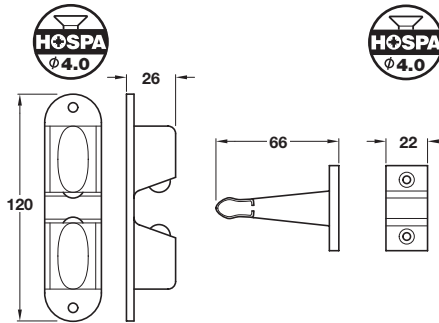

Brown finish

A Door holder, magnetic

- Concealed face fixing
- Suitable for indoors or outdoors
- Pull: **10 kg**
- Catch: Fixed
- Counterpiece: Fixed
- Plastic catch, steel counterpiece

Finish	Cat. No.
Brown	246.99.107

Order qty: 1 pc

B Automatic door holder

- Push to hold, pull to release
- Compression balls adjustable for holding power
- Suitable for doors/gates maximum 2000 mm high x 1000 mm wide
- Max. door/gate weight **80 kg**
- Fixings are not included
- Steel catch, aluminium engaging part

Silver stove enamelled finish

K W S

Finish	Cat. No.
Silver stove enamelled	938.02.201

Order qty: 1 pc

C Automatic door holder

- Wood screw face fixing
- Push to hold, pull to release
- Non adjustable nylon rollers
- Suitable for doors/gates maximum 2000 mm high x 800 mm wide
- Max. door/gate weight **25 kg**
- Fixings are not included
- Steel catch, aluminium keep

Silver stove enamelled finish

K W S

Finish	Cat. No.
Silver stove enamelled	938.19.019

Order qty: 1 pc

D Automatic door holder

- Catch: Wood screw face fixing
Keep: Plug and screw to brickwork
- Push to hold, pull to release
- Non adjustable nylon rollers
- Suitable for doors/gates maximum 2000 mm high x 800 mm wide
- Max. door/gate weight **25 kg**
- Fixings are not included
- Steel catch, aluminium keep