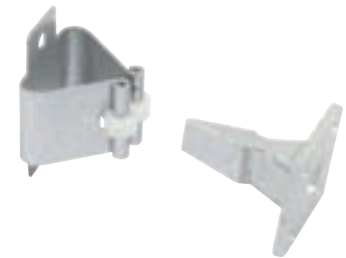

Brown finish

A Door holder, magnetic

- Concealed face fixing
- Suitable for indoors or outdoors
- Pull: **10 kg**
- Catch: Fixed
- Counterpiece: Fixed
- Plastic catch, steel counterpiece

Finish	Cat. No.
Brown	246.99.107

Order qty: 1 pc

B Automatic door holder

- Push to hold, pull to release
- Compression balls adjustable for holding power
- Suitable for doors/gates maximum 2000 mm high x 1000 mm wide
- Max. door/gate weight **80 kg**
- Fixings are not included
- Steel catch, aluminium engaging part

Silver stove enamelled finish

K W S

Finish	Cat. No.
Silver stove enamelled	938.02.201

Order qty: 1 pc

C Automatic door holder

- Wood screw face fixing
- Push to hold, pull to release
- Non adjustable nylon rollers
- Suitable for doors/gates maximum 2000 mm high x 800 mm wide
- Max. door/gate weight **25 kg**
- Fixings are not included
- Steel catch, aluminium keep

Silver stove enamelled finish

K W S

Finish	Cat. No.
Silver stove enamelled	938.19.019

Order qty: 1 pc

D Automatic door holder

- Catch: Wood screw face fixing
Keep: Plug and screw to brickwork
- Push to hold, pull to release
- Non adjustable nylon rollers
- Suitable for doors/gates maximum 2000 mm high x 800 mm wide
- Max. door/gate weight **25 kg**
- Fixings are not included
- Steel catch, aluminium keep