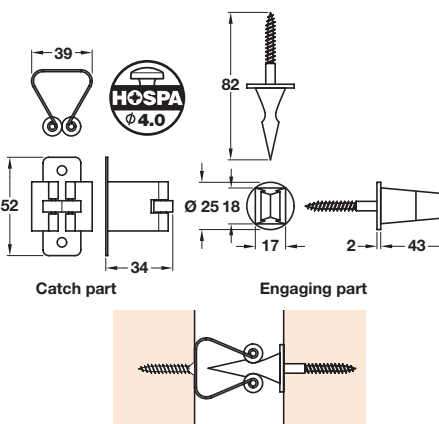

Brown finish

A Door holder, magnetic

- Concealed face fixing
- Suitable for indoors or outdoors
- Pull: **10 kg**
- Catch: Fixed
- Counterpiece: Fixed
- Plastic catch, steel counterpiece

Finish	Cat. No.
Brown	246.99.107

Silver stove enamelled finish

K W S

Finish	Cat. No.
Silver stove enamelled	938.02.201

Order qty: 1 pc

C Automatic door holder

- Wood screw face fixing
- Push to hold, pull to release
- Non adjustable nylon rollers
- Suitable for doors/gates maximum 2000 mm high x 800 mm wide
- Max. door/gate weight **25 kg**
- Fixings are not included
- Steel catch, aluminium keep

Silver stove enamelled finish

K W S

Finish	Cat. No.
Silver stove enamelled	938.19.019

Order qty: 1 pc

D Automatic door holder

- Catch: Wood screw face fixing
Keep: Plug and screw to brickwork
- Push to hold, pull to release
- Non adjustable nylon rollers
- Suitable for doors/gates maximum 2000 mm high x 800 mm wide
- Max. door/gate weight **25 kg**
- Fixings are not included
- Steel catch, aluminium keep

Silver stove enamelled finish

K W S

Finish	Cat. No.
Silver stove enamelled	938.19.029

Order qty: 1 pc

E Gravity catch

- Face fixing hook and eye
- Automatic hold open
- Lift hook to release
- Fixings included
- Malleable iron