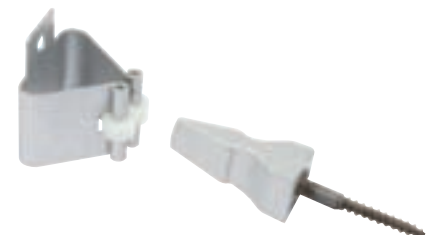

Brown finish

A Door holder, magnetic

- Concealed face fixing
- Suitable for indoors or outdoors
- Pull: **10 kg**
- Catch: Fixed
- Counterpiece: Fixed
- Plastic catch, steel counterpiece

Finish	Cat. No.
Brown	246.99.107

Order qty: 1 pc

B Automatic door holder

- Push to hold, pull to release
- Compression balls adjustable for holding power
- Suitable for doors/gates maximum 2000 mm high x 1000 mm wide
- Max. door/gate weight **80 kg**
- Fixings are not included
- Steel catch, aluminium engaging part

Silver stove enamelled finish

K W S

Finish	Cat. No.
Silver stove enamelled	938.02.201

Order qty: 1 pc

C Automatic door holder

- Wood screw face fixing
- Push to hold, pull to release
- Non adjustable nylon rollers
- Suitable for doors/gates maximum 2000 mm high x 800 mm wide
- Max. door/gate weight **25 kg**
- Fixings are not included
- Steel catch, aluminium keep

Silver stove enamelled finish

K W S

Finish	Cat. No.
Silver stove enamelled	938.19.019

Order qty: 1 pc

D Automatic door holder

- Catch: Wood screw face fixing
  Keep: Plug and screw to brickwork
- Push to hold, pull to release
- Non adjustable nylon rollers
- Suitable for doors/gates maximum 2000 mm high x 800 mm wide
- Max. door/gate weight **25 kg**
- Fixings are not included
- Steel catch, aluminium keep

Silver stove enamelled finish

K W S

Finish	Cat. No.
Silver stove enamelled	938.19.029

Order qty: 1 pc

E Gravity catch

- Face fixing hook and eye
- Automatic hold open
- Lift hook to release
- Fixings included
- Malleable iron

Black powder coated finish

Kirkpatrick

Finish	Cat. No.
Black powder coated	938.32.003
Pewter	938.32.009

Order qty: 1 pc