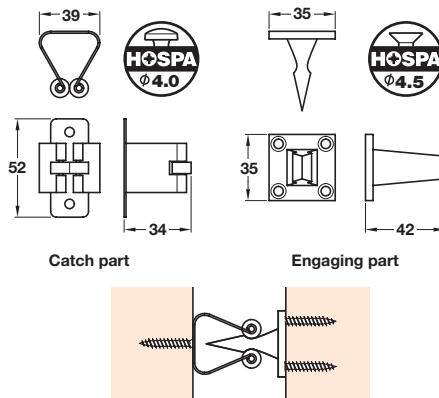

Brown finish

A Door holder, magnetic

- Concealed face fixing
- Suitable for indoors or outdoors
- Pull: **10 kg**
- Catch: Fixed
- Counterpiece: Fixed
- Plastic catch, steel counterpiece

Finish	Cat. No.
Brown	246.99.107

Order qty: 1 pc

B Automatic door holder

- Push to hold, pull to release
- Compression balls adjustable for holding power
- Suitable for doors/gates maximum 2000 mm high x 1000 mm wide
- Max. door/gate weight **80 kg**
- Fixings are not included
- Steel catch, aluminium engaging part

Silver stove enamelled finish

K W S

Finish	Cat. No.
Silver stove enamelled	938.02.201

Order qty: 1 pc

C Automatic door holder

- Wood screw face fixing
- Push to hold, pull to release
- Non adjustable nylon rollers
- Suitable for doors/gates maximum 2000 mm high x 800 mm wide
- Max. door/gate weight **25 kg**
- Fixings are not included
- Steel catch, aluminium keep

Silver stove enamelled finish

K W S

Finish	Cat. No.
Silver stove enamelled	938.19.019

Order qty: 1 pc

D Automatic door holder

- Catch: Wood screw face fixing
Keep: Plug and screw to brickwork
- Push to hold, pull to release
- Non adjustable nylon rollers
- Suitable for doors/gates maximum 2000 mm high x 800 mm wide
- Max. door/gate weight **25 kg**
- Fixings are not included
- Steel catch, aluminium keep