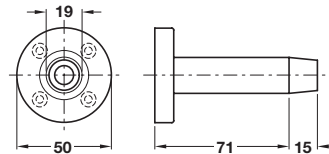

D Door stop, wall mounted

- Overall projection 86 mm
- Concealed fixing rose
- Fixings included
- Brass, rubber buffer

Finish	Cat. No.
Polished brass	937.01.008

Order qty: 1 pc

Polished brass finish