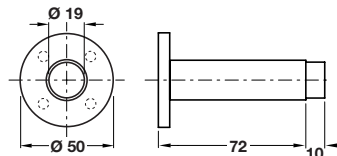

Satin stainless steel finish

K W S

A Door stop, wall mounted

- Available in two lengths, 60 and 80 mm
- Fixings included
- Available in two materials
- Stainless steel or aluminium, black rubber buffer

Finish	60 mm	80 mm
Silver anodised aluminium	937.20.701	937.20.801
Satin stainless steel	937.10.702	937.10.802

Order qty: 1 pc

Satin stainless steel finish

StarTec

B Door stop, wall mounted

- Available in three lengths, 48, 60 and 78 mm
- Fixings included
- Stainless steel, rubber buffer

Finish	48 mm	60 mm	78 mm
Satin stainless steel	937.12.120	937.12.110	937.12.100

Order qty: 1 pc

Satin stainless steel finish

C Door stop, wall mounted

- Overall projection 82 mm
- Concealed fixing rose
- Fixings included
- Stainless steel, rubber buffer

Finish	Cat. No.
Satin stainless steel	937.11.600
Polished stainless steel	937.11.601