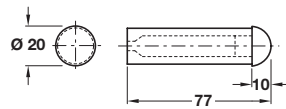

E Door stop, wall mounted

- Overall projection 77 mm
- Concealed fixing
- Fixings included
- Brass, rubber buffer