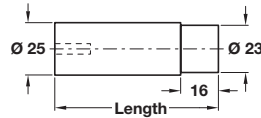

Satin stainless steel finish

K W S

A Door stop, wall mounted

- Available in two lengths, 60 and 80 mm
- Fixings included
- Available in two materials
- Stainless steel or aluminium, black rubber buffer

Finish	60 mm	80 mm
Silver anodised aluminium	937.20.701	937.20.801
Satin stainless steel	937.10.702	937.10.802

Order qty: 1 pc

Satin stainless steel finish

StarTec

B Door stop, wall mounted

- Available in three lengths, 48, 60 and 78 mm
- Fixings included
- Stainless steel, rubber buffer

Finish	48 mm	60 mm	78 mm
Satin stainless steel	937.12.120	937.12.110	937.12.100

Order qty: 1 pc

Satin stainless steel finish

C Door stop, wall mounted

- Overall projection 82 mm
- Concealed fixing rose
- Fixings included
- Stainless steel, rubber buffer

Finish	Cat. No.
Satin stainless steel	937.11.600
Polished stainless steel	937.11.601