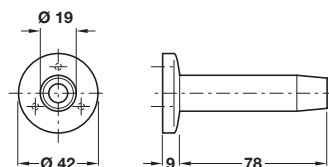

F Door stop, wall mounted

- Overall projection 87 mm
- Concealed fixing rose
- Fixings included
- Aluminium, rubber buffer