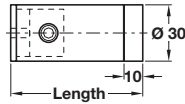

Satin stainless steel finish

K W S

A Door stop, wall mounted

- Available in two lengths, 60 and 80 mm
- Fixings included
- Available in two materials
- Stainless steel or aluminium, black rubber buffer

Finish	60 mm	80 mm
Silver anodised aluminium	937.20.701	937.20.801
Satin stainless steel	937.10.702	937.10.802

Order qty: 1 pc

Satin stainless steel finish

StarTec

B Door stop, wall mounted

- Available in three lengths, 48, 60 and 78 mm
- Fixings included
- Stainless steel, rubber buffer

Finish	48 mm	60 mm	78 mm
Satin stainless steel	937.12.120	937.12.110	937.12.100

Order qty: 1 pc

Satin stainless steel finish

C Door stop, wall mounted

- Overall projection 82 mm
- Concealed fixing rose
- Fixings included
- Stainless steel, rubber buffer

Finish	Cat. No.
Satin stainless steel	937.11.600
Polished stainless steel	937.11.601