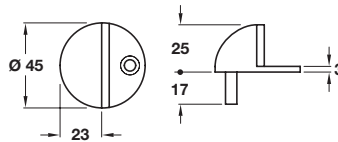

C Door stop, floor mounted, Ø 45 mm

- Screw floor fixing, with pin
- Height 25 mm
- Fixings included
- Stainless steel, rubber buffer

Finish	Cat. No.
Satin stainless steel	937.12.000
Polished stainless steel	937.51.751

Order qty: 1 pc