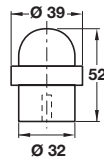

## A Door stop, floor mounted, Ø 39 mm

- Concealed floor fixing
- Height 52 mm
- Fixings included
- Stainless steel, rubber buffer

Finish	Cat. No.
Satin stainless steel	937.52.000

Order qty: 1 pc

Satin stainless steel finish

## B Door stop, floor mounted, Ø 31 mm

- Concealed floor fixing
- Height 23 mm
- Fixings included
- Stainless steel, rubber buffer

Finish	Cat. No.
Satin stainless steel	937.52.060

Order qty: 1 pc

Satin stainless steel finish