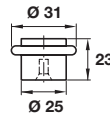

## A Door stop, floor mounted, Ø 39 mm

- Concealed floor fixing
- Height 52 mm
- Fixings included
- Stainless steel, rubber buffer

Finish	Cat. No.
Satin stainless steel	937.52.000

Order qty: 1 pc

Satin stainless steel finish

## B Door stop, floor mounted, Ø 31 mm

- Concealed floor fixing
- Height 23 mm
- Fixings included
- Stainless steel, rubber buffer

Finish	Cat. No.
Satin stainless steel	937.52.060

Order qty: 1 pc

Satin stainless steel finish

## C Door stop, floor mounted, Ø 45 mm

- Screw floor fixing, with pin
- Height 25 mm
- Fixings included
- Stainless steel, rubber buffer

Finish	Cat. No.
Satin stainless steel	937.12.000
Polished stainless steel	937.51.751