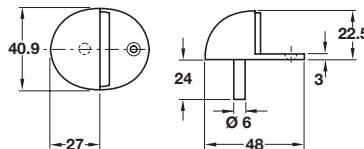

D Door stop, floor mounted

- Screw floor fixing, with pin
- Height 22.5 mm
- Fixings included
- Brass, rubber buffer

Finish	Cat. No.
Polished brass	937.40.701

Order qty: 1 pc