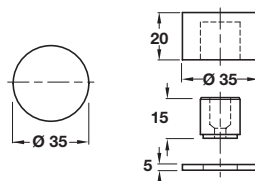

F Door stop, floor mounted, Ø 35 mm

- Concealed floor fixing
- Height 20 mm
- Fixing screw included
- Aluminium, rubber buffer

Finish	Cat. No.
Satin anodised	940.09.310

Order qty: 1 pc