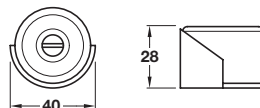

E Door stop, floor mounted, Ø 40 mm

- Screw fixing
- Height 28 mm
- Fixing screws included
- Brass, rubber buffer

Finish	Cat.No.
Polished brass	937.41.308

Order qty: 1 pc