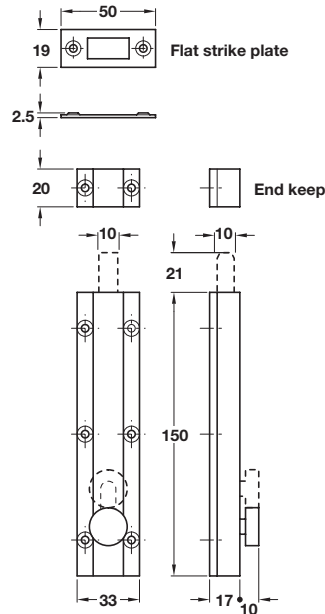

Polished brass finish