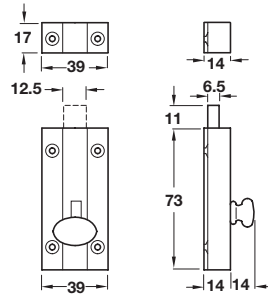

A Knob slide action surface bolt

- Face fixing
- Spring loaded shoot
- Staple included
- Fixing screws included
- Brass

Length x width	73 x 39 mm
Finish	Cat. No.
Polished brass	900.17.947

Order qty: 1 pc