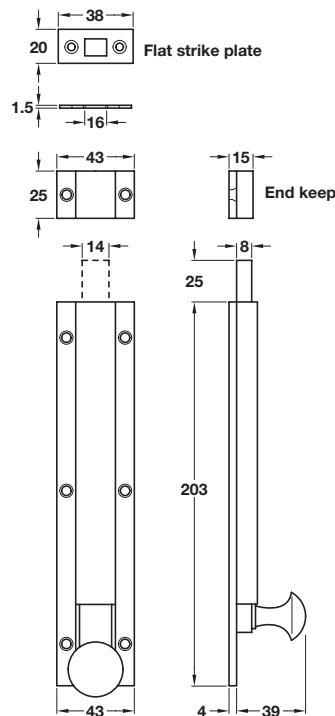

C Knob slide action surface bolt

- Face fixing
- Spring loaded shoot
- Staple and flat plate included
- Fixing screws included
- Brass

Length x width	203 x 43 mm
Finish	Cat. No.
Polished brass	900.17.948
Satin nickel plated	900.17.949

Order qty: 1 pc

Polished brass finish