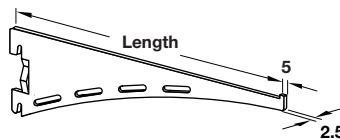

Order qty: 1 pc

B Support bracket, three hook

- Load carrying capacity **65 kg** per bracket
- With lug to secure timber shelf in drill hole
- For use with single slotted channel **A** or **C** shown on page **176**
- Plastic coated mild steel

Length	Thickness	White (RAL 9003)	Silver (RAL 9006)
500 mm	2.5 mm	772.64.513	770.64.251
600 mm	2.5 mm	772.64.601	770.64.260

Order qty: 1 pc

C Designer bracket

- Load carrying capacity **55 kg/40 kg**
- With lug to secure timber shelf in drill hole
- Particularly suitable for use with semi-circular wall channel **A**, shown on page **176**
- Plastic coated mild steel

Length	Load capacity	Silver coloured (RAL 9006)
200 mm	55 kg	770.65.220
250 mm	55 kg	770.65.225
300 mm	55 kg	770.65.230
350 mm	40 kg	770.65.235

Order qty: 1 pc

D Single sided shelf support

- For use with bracket **A** or **B**
- To allow a shelf to end flush with the supporting channel
- Stainless steel