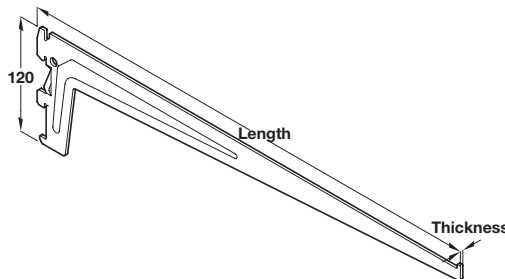

Order qty: 1 pc

B Support bracket, three hook

- Load carrying capacity **65 kg** per bracket
- With lug to secure timber shelf in drill hole
- For use with single slotted channel **A** or **C** shown on page **176**
- Plastic coated mild steel

Length	Thickness	White (RAL 9003)	Silver (RAL 9006)
500 mm	2.5 mm	772.64.513	770.64.251
600 mm	2.5 mm	772.64.601	770.64.260

Order qty: 1 pc

C Designer bracket

- Load carrying capacity **55 kg/40 kg**
- With lug to secure timber shelf in drill hole
- Particularly suitable for use with semi-circular wall channel **A**, shown on page **176**
- Plastic coated mild steel

Length	Load capacity	Silver coloured (RAL 9006)
200 mm	55 kg	770.65.220
250 mm	55 kg	770.65.225
300 mm	55 kg	770.65.230
350 mm	40 kg	770.65.235

Order qty: 1 pc

D Single sided shelf support

- For use with bracket **A** or **B**
- To allow a shelf to end flush with the supporting channel
- Stainless steel