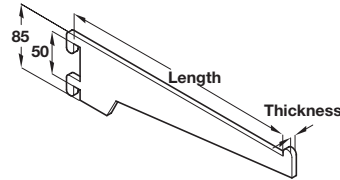

Note: **Load carrying capacities** shown are for a shelf with an evenly distributed load.

Brackets can also be used for glass shelves, but shelf supports **D**, or **E** shown below and suction pad **F** must be ordered separately.

A Support bracket, two hook

- Load carrying capacity **55 kg** per bracket
- With lug to secure timber shelf in drill hole
- For use with single slotted channel **A** or **C**, shown on page **176**
- Plastic coated mild steel

Length	Thickness	White (RAL 9003)	Silver (RAL 9006)
150 mm	2 mm	772.60.168	770.60.216
200 mm	2 mm	772.60.211	770.60.221
250 mm	2.5 mm	772.60.266	770.60.226
300 mm	2.5 mm	772.60.319	770.60.231
350 mm	2.5 mm	772.60.364	770.60.236
400 mm	2.5 mm	772.60.417	770.60.241

Order qty: 1 pc