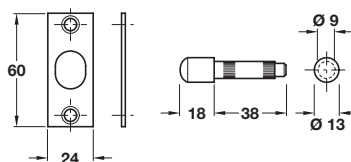

A Hinge bolt

- Only available in pairs
- For use on external outward opening doors
- Fixed to the hinge stile and frame and set between top/centre and centre/bottom hinges
- Stud fixed to door
- Plate is screw fixed to frame
- Fixing screws included
- Coated steel

Finish	Cat. No.
White	911.42.040

Order qty: 1 pair

B Hinge bolt

- Only available in pairs
- For use on external outward opening doors
- Fixed to the hinge stile and frame and set between top/centre and centre/bottom hinges
- Stud fixed to door
- Plate is screw fixed to frame
- Fixing screws included
- Coated steel

Finish	Cat. No.
Chrome	911.42.041

Order qty: 1 pair

C 'Enhancer' cylinder protection

- Prevents unauthorised removal of europrofile cylinders
- 1 set comprises:
 - 6x 'Enhancers'
 - 1x drill bit, 2.7 mm
 - 1x Hex key for grub screws
 - Grub screws and fitting instructions
- Invisible when fitted
- Resists side and end loading, up to 1.7 tonnes
- Easily retrofitted to an existing door
- Does not inhibit access to the locking system when expert service is needed
- Hardened steel