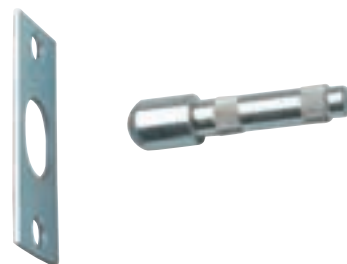

A Hinge bolt

- Only available in pairs
- For use on external outward opening doors
- Fixed to the hinge stile and frame and set between top/centre and centre/bottom hinges
- Stud fixed to door
- Plate is screw fixed to frame
- Fixing screws included
- Coated steel

Finish	Cat. No.
White	911.42.040

Order qty: 1 pair

B Hinge bolt

- Only available in pairs
- For use on external outward opening doors
- Fixed to the hinge stile and frame and set between top/centre and centre/bottom hinges
- Stud fixed to door
- Plate is screw fixed to frame
- Fixing screws included
- Coated steel

Finish	Cat. No.
Chrome	911.42.041

Order qty: 1 pair

C 'Enhancer' cylinder protection

- Prevents unauthorised removal of europrofile cylinders
- 1 set comprises:
 - 6x 'Enhancers'
 - 1x drill bit, 2.7 mm
 - 1x Hex key for grub screws
 - Grub screws and fitting instructions
- Invisible when fitted
- Resists side and end loading, up to 1.7 tonnes
- Easily retrofitted to an existing door
- Does not inhibit access to the locking system when expert service is needed
- Hardened steel