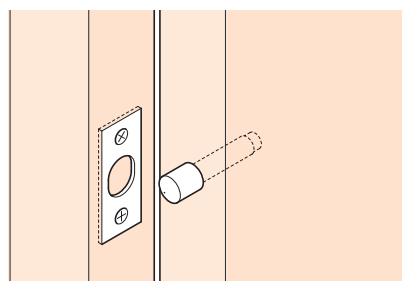

A Hinge bolt

- Only available in pairs
- For use on external outward opening doors
- Fixed to the hinge stile and frame and set between top/centre and centre/bottom hinges
- Stud fixed to door
- Plate is screw fixed to frame
- Fixing screws included
- Coated steel

Finish	Cat. No.
White	911.42.040

Order qty: 1 pair

B Hinge bolt

- Only available in pairs
- For use on external outward opening doors
- Fixed to the hinge stile and frame and set between top/centre and centre/bottom hinges
- Stud fixed to door
- Plate is screw fixed to frame
- Fixing screws included
- Coated steel

Finish	Cat. No.
Chrome	911.42.041

Order qty: 1 pair

C 'Enhancer' cylinder protection

- Prevents unauthorised removal of europrofile cylinders
- 1 set comprises:
 - 6x 'Enhancers'
 - 1x drill bit, 2.7 mm
 - 1x Hex key for grub screws
 - Grub screws and fitting instructions
- Invisible when fitted
- Resists side and end loading, up to 1.7 tonnes
- Easily retrofitted to an existing door
- Does not inhibit access to the locking system when expert service is needed
- Hardened steel