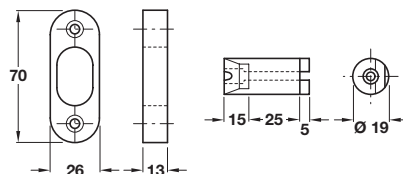

A Hinge bolt

- Only available in pairs
- For use on external outward opening doors
- Fixed to the hinge stile and frame and set between top/centre and centre/bottom hinges
- Stud fixed to door
- Plate is screw fixed to frame
- Fixing screws included
- Coated steel

Finish	Cat. No.
White	911.42.040

Order qty: 1 pair

B Hinge bolt

- Only available in pairs
- For use on external outward opening doors
- Fixed to the hinge stile and frame and set between top/centre and centre/bottom hinges
- Stud fixed to door
- Plate is screw fixed to frame
- Fixing screws included
- Coated steel

Finish	Cat. No.
Chrome	911.42.041

Order qty: 1 pair

C 'Enhancer' cylinder protection

- Prevents unauthorised removal of europrofile cylinders
- 1 set comprises:
 - 6x 'Enhancers'
 - 1x drill bit, 2.7 mm
 - 1x Hex key for grub screws
 - Grub screws and fitting instructions
- Invisible when fitted
- Resists side and end loading, up to 1.7 tonnes
- Easily retrofitted to an existing door
- Does not inhibit access to the locking system when expert service is needed
- Hardened steel