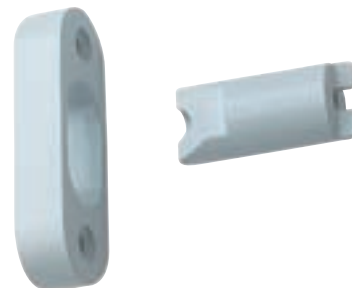

A Hinge bolt

- Only available in pairs
- For use on external outward opening doors
- Fixed to the hinge stile and frame and set between top/centre and centre/bottom hinges
- Stud fixed to door
- Plate is screw fixed to frame
- Fixing screws included
- Coated steel

Finish	Cat. No.
White	911.42.040

Order qty: 1 pair

B Hinge bolt

- Only available in pairs
- For use on external outward opening doors
- Fixed to the hinge stile and frame and set between top/centre and centre/bottom hinges
- Stud fixed to door
- Plate is screw fixed to frame
- Fixing screws included
- Coated steel

Finish	Cat. No.
Chrome	911.42.041

Order qty: 1 pair

C 'Enhancer' cylinder protection

- Prevents unauthorised removal of europrofile cylinders
- 1 set comprises:
 - 6x 'Enhancers'
 - 1x drill bit, 2.7 mm
 - 1x Hex key for grub screws
 - Grub screws and fitting instructions
- Invisible when fitted
- Resists side and end loading, up to 1.7 tonnes
- Easily retrofitted to an existing door
- Does not inhibit access to the locking system when expert service is needed
- Hardened steel