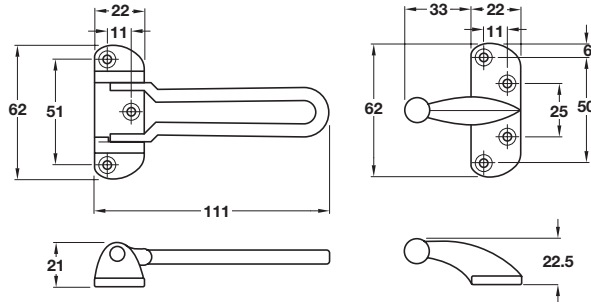

Discontinued ●

Discontinued when stock = 0 +

Burnished finish

A Security door guard

- For use with inward opening timber doors
- Fixing screws included
- Zinc alloy

Finish	Cat. No.
Polished brass	● 911.59.061
Polished chrome	+ 911.59.062
Burnished brass	● 911.59.063

Order qty: 1 set

4

Polished brass finish

B Security door slide chain

- For use with inward opening timber doors
- Fixing screws included
- Steel

Finish	Cat. No.
Polished brass	911.59.238
Satin chrome	911.59.234

Order qty: 1 set

C Mortice door security bolt with knob

- For extra security fit two bolts to each external door, one at high and one at low level.
- The bolts are morticed into the lock stile of the door and are operable from inside only.
- **Do not use on external outward opening doors**
- Oval knob turn operated
- Fixing screws included
- Brass

Backset	32 mm	45 mm	57 mm
Length	58 mm	69 mm	86 mm
Polished brass	911.62.276	911.62.277	911.62.609
Satin chrome	911.62.483	911.62.484	911.62.610
Polished chrome	911.62.485	911.62.486	911.62.611

Order qty: 1 set