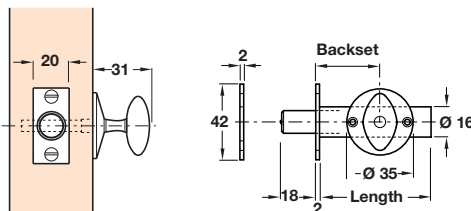

Order qty: 1 set

4

Polished brass finish

B Security door slide chain

- For use with inward opening timber doors
- Fixing screws included
- Steel

Finish	Cat. No.
Polished brass	911.59.238
Satin chrome	911.59.234

Order qty: 1 set

C Mortice door security bolt with knob

- For extra security fit two bolts to each external door, one at high and one at low level.
- The bolts are morticed into the lock stile of the door and are operable from inside only.
- **Do not use on external outward opening doors**
- Oval knob turn operated
- Fixing screws included
- Brass

Backset	32 mm	45 mm	57 mm
Length	58 mm	69 mm	86 mm
Polished brass	911.62.276	911.62.277	911.62.609
Satin chrome	911.62.483	911.62.484	911.62.610
Polished chrome	911.62.485	911.62.486	911.62.611

Order qty: 1 set