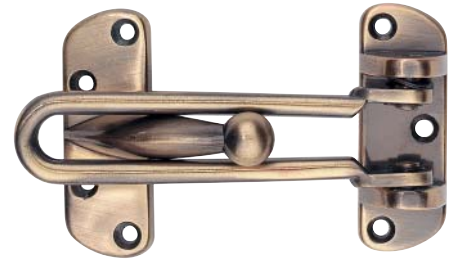

Discontinued ●

Discontinued when stock = 0 +

Burnished finish

A Security door guard

- For use with inward opening timber doors
- Fixing screws included
- Zinc alloy

Finish	Cat. No.
Polished brass	● 911.59.061
Polished chrome	+ 911.59.062
Burnished brass	● 911.59.063

Order qty: 1 set

4

Polished brass finish

B Security door slide chain

- For use with inward opening timber doors
- Fixing screws included
- Steel

Finish	Cat. No.
Polished brass	911.59.238
Satin chrome	911.59.234

Order qty: 1 set

C Mortice door security bolt with knob

- For extra security fit two bolts to each external door, one at high and one at low level.
- The bolts are morticed into the lock stile of the door and are operable from inside only.
- **Do not use on external outward opening doors**
- Oval knob turn operated
- Fixing screws included
- Brass

Backset	32 mm	45 mm	57 mm
Length	58 mm	69 mm	86 mm
Polished brass	911.62.276	911.62.277	911.62.609
Satin chrome	911.62.483	911.62.484	911.62.610
Polished chrome	911.62.485	911.62.486	911.62.611

Order qty: 1 set