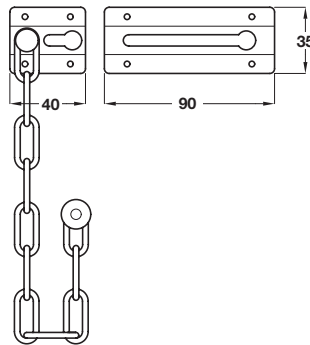

Discontinued ●

Discontinued when stock = 0 +

Burnished finish

A Security door guard

- For use with inward opening timber doors
- Fixing screws included
- Zinc alloy

Finish	Cat. No.
Polished brass	● 911.59.061
Polished chrome	+ 911.59.062
Burnished brass	● 911.59.063

Order qty: 1 set

4

Polished brass finish

B Security door slide chain

- For use with inward opening timber doors
- Fixing screws included
- Steel

Finish	Cat. No.
Polished brass	911.59.238
Satin chrome	911.59.234

Order qty: 1 set

C Mortice door security bolt with knob

- For extra security fit two bolts to each external door, one at high and one at low level.
- The bolts are morticed into the lock stile of the door and are operable from inside only.
- **Do not use on external outward opening doors**
- Oval knob turn operated
- Fixing screws included
- Brass

Backset	32 mm	45 mm	57 mm
Length	58 mm	69 mm	86 mm
Polished brass	911.62.276	911.62.277	911.62.609
Satin chrome	911.62.483	911.62.484	911.62.610
Polished chrome	911.62.485	911.62.486	911.62.611

Order qty: 1 set