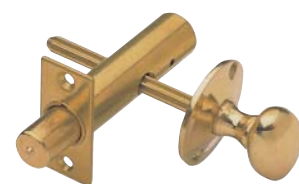

Polished brass finish