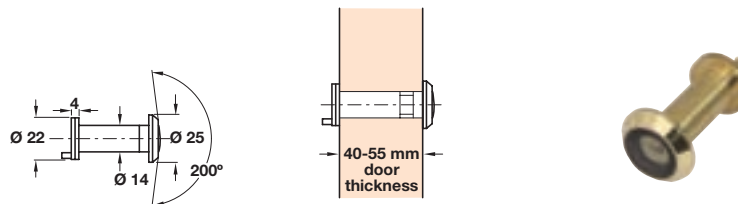

Finish	Cat. No.
Polished brass	959.04.018
Polished nickel	959.04.016

Order qty: 1 pc

C Door viewer, 200°

- To suit doors **40-55 mm** thick
- Security flap included
- Brass

Finish	Cat. No.
Polished brass	959.04.028
Polished nickel	959.04.026

Order qty: 1 pc

D Door viewer, 200°

- **30 minute fire rating**
- To suit doors **40-55 mm** thick
- Security flap included
- Brass

Finish	Cat. No.
Polished brass	959.04.048
Polished nickel	959.04.046

Order qty: 1 pc

E Door viewer, 200°

- To suit doors **60-80 mm** thick
- Security flap included
- Brass

Finish	Cat. No.
Polished brass	959.04.038
Polished nickel	959.04.036

Order qty: 1 pc

F Door viewer, 200°

- To suit doors/panels/walls **75-150 mm** thick
- Security flap included
- Brass

Finish	Cat. No.
Polished brass	959.04.058
Polished nickel	959.04.056

Order qty: 1 pc

G Door viewer

- To suit doors **44-55 mm** thick
- Clear wide angle of vision, no need to stand close to the door
- Plastic