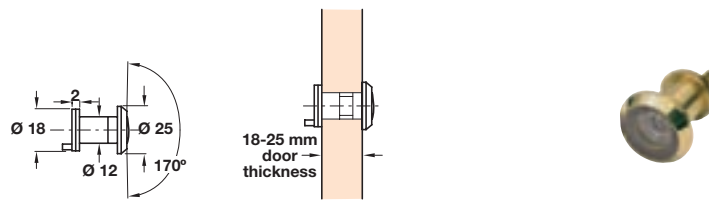

A Door viewer, 170°

- To suit doors **18-25 mm** thick
- Security flap included
- Brass

Finish	Cat. No.
Polished brass	959.04.068
Polished nickel	959.04.066

Order qty: 1 pc

B Door viewer, 170°

- To suit doors **20-35 mm** thick
- Security flap included
- Brass

Finish	Cat. No.
Polished brass	959.04.018
Polished nickel	959.04.016

Order qty: 1 pc

C Door viewer, 200°

- To suit doors **40-55 mm** thick
- Security flap included
- Brass

Finish	Cat. No.
Polished brass	959.04.028
Polished nickel	959.04.026

Order qty: 1 pc

D Door viewer, 200°

- **30 minute fire rating**
- To suit doors **40-55 mm** thick
- Security flap included
- Brass

Finish	Cat. No.
Polished brass	959.04.048
Polished nickel	959.04.046

Order qty: 1 pc

Finish	Cat. No.
Polished brass	959.04.058
Polished nickel	959.04.056

Order qty: 1 pc

G Door viewer

- To suit doors **44-55 mm** thick
- Clear wide angle of vision, no need to stand close to the door
- Plastic