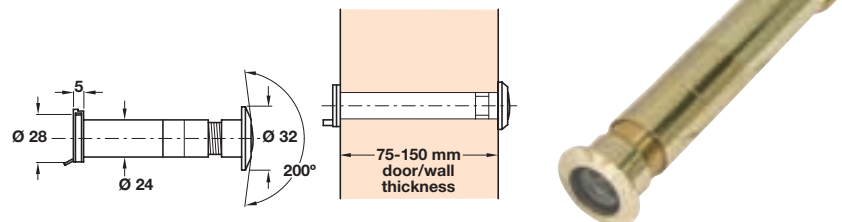

Finish	Cat. No.
Polished brass	959.04.018
Polished nickel	959.04.016

Order qty: 1 pc

C Door viewer, 200°

- To suit doors **40-55 mm** thick
- Security flap included
- Brass

Finish	Cat. No.
Polished brass	959.04.028
Polished nickel	959.04.026

Order qty: 1 pc

D Door viewer, 200°

- **30 minute fire rating**
- To suit doors **40-55 mm** thick
- Security flap included
- Brass

Finish	Cat. No.
Polished brass	959.04.048
Polished nickel	959.04.046

Order qty: 1 pc

E Door viewer, 200°

- To suit doors **60-80 mm** thick
- Security flap included
- Brass

Finish	Cat. No.
Polished brass	959.04.038
Polished nickel	959.04.036

Order qty: 1 pc

F Door viewer, 200°

- To suit doors/panels/walls **75-150 mm** thick
- Security flap included
- Brass

Finish	Cat. No.
Polished brass	959.04.058
Polished nickel	959.04.056

Order qty: 1 pc

G Door viewer

- To suit doors **44-55 mm** thick
- Clear wide angle of vision, no need to stand close to the door
- Plastic