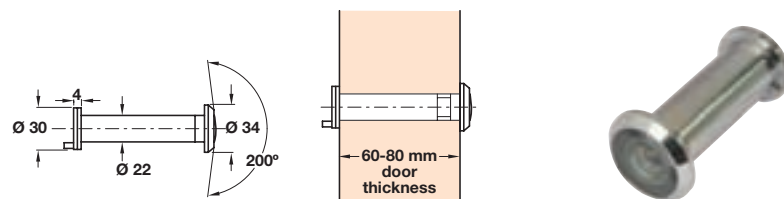

Finish	Cat. No.
Polished brass	959.04.018
Polished nickel	959.04.016

Order qty: 1 pc

C Door viewer, 200°

- To suit doors **40-55 mm** thick
- Security flap included
- Brass

Finish	Cat. No.
Polished brass	959.04.028
Polished nickel	959.04.026

Order qty: 1 pc

D Door viewer, 200°

- **30 minute fire rating**
- To suit doors **40-55 mm** thick
- Security flap included
- Brass

Finish	Cat. No.
Polished brass	959.04.048
Polished nickel	959.04.046

Order qty: 1 pc

E Door viewer, 200°

- To suit doors **60-80 mm** thick
- Security flap included
- Brass

Finish	Cat. No.
Polished brass	959.04.038
Polished nickel	959.04.036

Order qty: 1 pc

F Door viewer, 200°

- To suit doors/panels/walls **75-150 mm** thick
- Security flap included
- Brass

Finish	Cat. No.
Polished brass	959.04.058
Polished nickel	959.04.056

Order qty: 1 pc

G Door viewer

- To suit doors **44-55 mm** thick
- Clear wide angle of vision, no need to stand close to the door
- Plastic