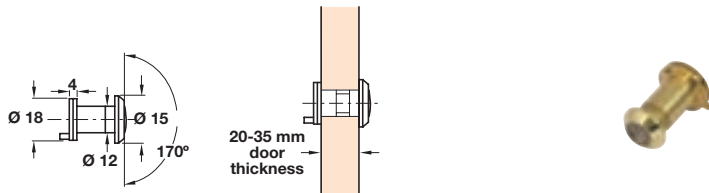

A Door viewer, 170°

- To suit doors **18-25 mm** thick
- Security flap included
- Brass

Finish	Cat. No.
Polished brass	959.04.068
Polished nickel	959.04.066

Order qty: 1 pc

B Door viewer, 170°

- To suit doors **20-35 mm** thick
- Security flap included
- Brass

Finish	Cat. No.
Polished brass	959.04.018
Polished nickel	959.04.016

Order qty: 1 pc

C Door viewer, 200°

- To suit doors **40-55 mm** thick
- Security flap included
- Brass

Finish	Cat. No.
Polished brass	959.04.028
Polished nickel	959.04.026

Order qty: 1 pc

D Door viewer, 200°

- **30 minute fire rating**
- To suit doors **40-55 mm** thick
- Security flap included
- Brass

Finish	Cat. No.
Polished brass	959.04.048
Polished nickel	959.04.046

Order qty: 1 pc

Finish	Cat. No.
Polished brass	959.04.058
Polished nickel	959.04.056

Order qty: 1 pc

G Door viewer

- To suit doors **44-55 mm** thick
- Clear wide angle of vision, no need to stand close to the door
- Plastic