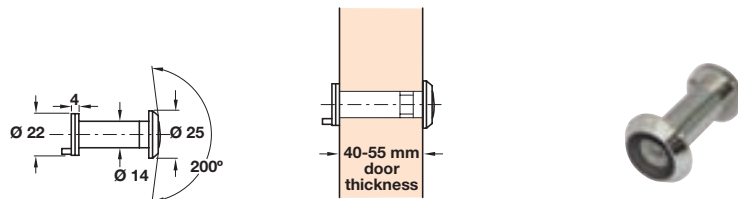

A Door viewer, 170°

- To suit doors **18-25 mm** thick
- Security flap included
- Brass

Finish	Cat. No.
Polished brass	959.04.068
Polished nickel	959.04.066

Order qty: 1 pc

B Door viewer, 170°

- To suit doors **20-35 mm** thick
- Security flap included
- Brass

Finish	Cat. No.
Polished brass	959.04.018
Polished nickel	959.04.016

Order qty: 1 pc

C Door viewer, 200°

- To suit doors **40-55 mm** thick
- Security flap included
- Brass

Finish	Cat. No.
Polished brass	959.04.028
Polished nickel	959.04.026

Order qty: 1 pc

D Door viewer, 200°

- **30 minute fire rating**
- To suit doors **40-55 mm** thick
- Security flap included
- Brass

Finish	Cat. No.
Polished brass	959.04.048
Polished nickel	959.04.046

Order qty: 1 pc

E Door viewer, 200°

- To suit doors **60-80 mm** thick
- Security flap included
- Brass

Finish	Cat. No.
Polished brass	959.04.038
Polished nickel	959.04.036

Order qty: 1 pc

F Door viewer, 200°

- To suit doors/panels/walls **75-150 mm** thick
- Security flap included
- Brass