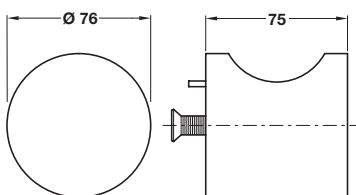

A Centre door knob, stainless steel

- Rear fixing bolt included
- Only for use with solid wood doors
- Grade 316 stainless steel

Finish	Cat. No.
Satin stainless steel	902.70.530
Polished stainless steel	902.70.531

Order qty: 1 pc

B Centre door knob, stainless steel

- Rear fixing bolt included
- Grade 304 stainless steel

Finish	Cat. No.
Satin stainless steel	902.70.540

Order qty: 1 pc

C Centre door knob, brass

- Rear fixing bolt included
- Brass with PVD Zirconium coating