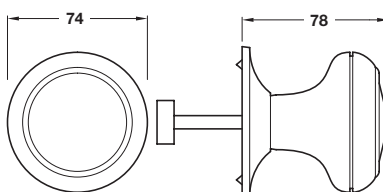

C Centre door knob, brass

- Rear fixing bolt included
- Brass with PVD Zirconium coating

Finish	Cat. No.
PVD polished brass	900.70.965

Order qty: 1 pc