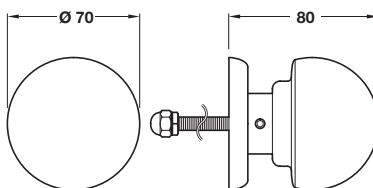

A Centre door knob, stainless steel

- Rear fixing bolt included
- Only for use with solid wood doors
- Grade 316 stainless steel

Finish	Cat. No.
Satin stainless steel	902.70.530
Polished stainless steel	902.70.531

Order qty: 1 pc

B Centre door knob, stainless steel

- Rear fixing bolt included
- Grade 304 stainless steel

Finish	Cat. No.
Satin stainless steel	902.70.540

Order qty: 1 pc

C Centre door knob, brass

- Rear fixing bolt included
- Brass with PVD Zirconium coating