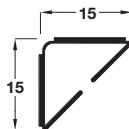

A Delta seal, 12 mm

- Medium duty
- Suitable for rebated frames, for single and pairs of hinged doors and windows
- Single door set consists of:
2x 2100 mm + 1x 1000 mm lengths
- Double door set consists of:
3x 2100 mm lengths
- For gap **3-5.5 mm**
- Suitable for doors up to 44 mm thick
- Self adhesive
- Smoke and acoustic applications
- Rigid and flexible flame retardant black PVC

Door type	Cat. No.
Single	950.08.451
Double	950.08.452

Order qty: 1 pc

B Delta seal, 15 mm

- Medium duty
- Suitable for single and pairs of hinged doors and windows
- Single door set consists of:
2x 2100 mm + 1x 1000 mm lengths
- Double door set consists of:
3x 2100 mm lengths
- For gap **3-5.5 mm**
- Suitable for doors over 44 mm thick
- Self adhesive
- Smoke and acoustic applications
- Rigid and flexible flame retardant black PVC

Door type	Cat. No.
Single	950.08.461
Double	950.08.462

Order qty: 1 pc

C Surface seal

- Medium duty
- Suitable for head and jambs, for single and pairs of hinged doors
- Single door set consists of:
2x 2100 mm + 1x 1000 mm lengths
- Double door set consists of:
3x 2100 mm lengths
- Fitted without door removal
- For gap **0-6 mm**
- Suitable for any door thickness
- Screw fixing, concealed
- Smoke, weather and acoustic applications
- Aluminium carrier, PVC seal and cap

Door type	Cat. No.
Single	950.08.471
Double	950.08.472

Order qty: 1 pc

D Surface seal

- Heavy duty
- Suitable for head and jambs, for single and pairs of hinged doors
- Single door set consist of:
2x 2100 mm + 1x 1000 mm lengths
- Double door set consists of:
3x 2100 mm lengths
- Fitted without door removal
- For gap **0-7 mm**
- Available as single or double doorsets
- Suitable for any door thickness
- Screw fixing, concealed
- 'Clean room' applications and medium temperature smoke, also prevents movement of airborne contaminants, allowing controlled air ventilation
- Aluminium carrier, PVC seal and cap