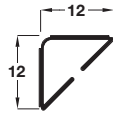

A Delta seal, 12 mm

- Medium duty
- Suitable for rebated frames, for single and pairs of hinged doors and windows
- Single door set consists of:
2x 2100 mm + 1x 1000 mm lengths
- Double door set consists of:
3x 2100 mm lengths
- For gap **3-5.5 mm**
- Suitable for doors up to 44 mm thick
- Self adhesive
- Smoke and acoustic applications
- Rigid and flexible flame retardant black PVC

Door type	Cat. No.
Single	950.08.451
Double	950.08.452

Order qty: 1 pc

B Delta seal, 15 mm

- Medium duty
- Suitable for single and pairs of hinged doors and windows
- Single door set consists of:
2x 2100 mm + 1x 1000 mm lengths
- Double door set consists of:
3x 2100 mm lengths
- For gap **3-5.5 mm**
- Suitable for doors over 44 mm thick
- Self adhesive
- Smoke and acoustic applications
- Rigid and flexible flame retardant black PVC

Door type	Cat. No.
Single	950.08.461
Double	950.08.462

Order qty: 1 pc

C Surface seal

- Medium duty
- Suitable for head and jambs, for single and pairs of hinged doors
- Single door set consists of:
2x 2100 mm + 1x 1000 mm lengths
- Double door set consists of:
3x 2100 mm lengths
- Fitted without door removal
- For gap **0-6 mm**
- Suitable for any door thickness
- Screw fixing, concealed
- Smoke, weather and acoustic applications
- Aluminium carrier, PVC seal and cap

Door type	Cat. No.
Single	950.08.471
Double	950.08.472

Order qty: 1 pc

D Surface seal

- Heavy duty
- Suitable for head and jambs, for single and pairs of hinged doors
- Single door set consist of:
2x 2100 mm + 1x 1000 mm lengths
- Double door set consists of:
3x 2100 mm lengths
- Fitted without door removal
- For gap **0-7 mm**
- Available as single or double doorsets
- Suitable for any door thickness
- Screw fixing, concealed
- 'Clean room' applications and medium temperature smoke, also prevents movement of airborne contaminants, allowing controlled air ventilation
- Aluminium carrier, PVC seal and cap