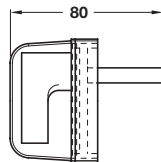

Cat. No.	912.03.000
----------	------------

Order qty: 1 pc

B Emergency dome cover

- For use with mortice night latch or panic lock
- Fixed 8 mm square stub spindle
- Break dome to operate lever turn
- Clear plastic dome, black plastic base
- Sign included

Cat. No.	912.03.001
----------	------------

Order qty: 1 pc

C Replacement dome

- To replace domes for items **A** and **B**

Cat. No.	912.03.003
----------	------------

Order qty: 1 pc

TCH-A1 2008, HUK. Dimensional data not binding. We reserve the right to alter specifications without notice.