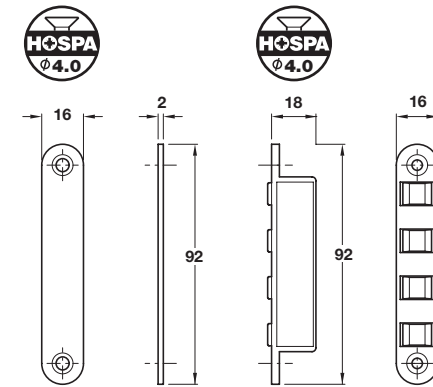

Discontinued ●

Discontinued when stock = 0 +

2

A Magnetic catch

- Surface mounted, screw fixing
- **8 kg** pull
- Catch: Floating
- Counterpiece: Fixed
- Zinc alloy

Finish	Cat. No.
Nickel plated	246.75.620
Chrome plated	246.75.220

Order qty: 1 pc

B Magnetic catch

- Mortice mounted, screw fixing
- **8 kg** pull
- Catch: Floating
- Counterpiece: Fixed
- Zinc alloy

Finish	Cat. No.
Nickel plated	● 246.75.670

Order qty: 1 pc

C Magnetic catch

- Surface mounted, screw fixing
- **4 kg** pull
- Catch: Floating
- Counterpiece: Fixed
- Zinc alloy

Finish	Cat. No.
Nickel plated	● 246.75.611
Chrome plated	● 246.75.211
Polished brass plated	● 246.75.811

Order qty: 1 pc

D Magnetic catch

- Surface mounted, screw fixing
- **4 kg** pull
- Catch: Floating
- Counterpiece: Fixed
- Zinc alloy

Finish	Cat. No.
Nickel plated	● 246.75.610

Order qty: 1 pc

05.11.08/2