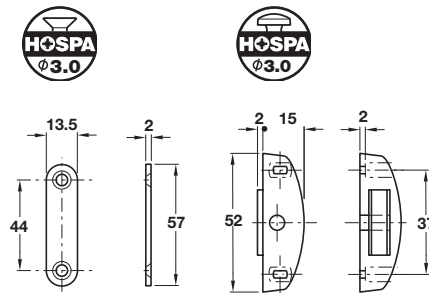

Discontinued ●

Discontinued when stock = 0 +

2

A Magnetic catch

- Surface mounted, screw fixing
- **8 kg** pull
- Catch: Floating
- Counterpiece: Fixed
- Zinc alloy

Finish	Cat. No.
Nickel plated	246.75.620
Chrome plated	246.75.220

Order qty: 1 pc

B Magnetic catch

- Mortice mounted, screw fixing
- **8 kg** pull
- Catch: Floating
- Counterpiece: Fixed
- Zinc alloy

Finish	Cat. No.
Nickel plated	● 246.75.670

Order qty: 1 pc

C Magnetic catch

- Surface mounted, screw fixing
- **4 kg** pull
- Catch: Floating
- Counterpiece: Fixed
- Zinc alloy

Finish	Cat. No.
Nickel plated	● 246.75.611
Chrome plated	● 246.75.211
Polished brass plated	● 246.75.811

Order qty: 1 pc

D Magnetic catch

- Surface mounted, screw fixing
- **4 kg** pull
- Catch: Floating
- Counterpiece: Fixed
- Zinc alloy

Finish	Cat. No.
Nickel plated	● 246.75.610

Order qty: 1 pc

05.11.08/2