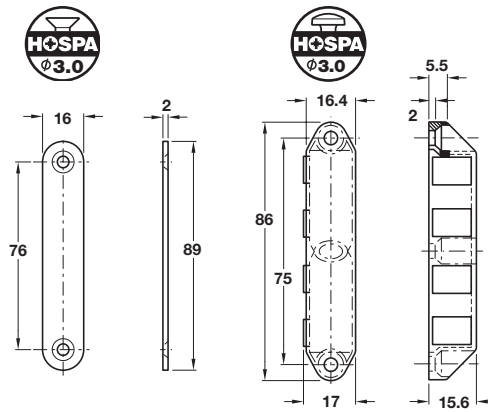

Discontinued ●

Discontinued when stock = 0 +

2

A Magnetic catch

- Surface mounted, screw fixing
- **8 kg** pull
- Catch: Floating
- Counterpiece: Fixed
- Zinc alloy

Finish	Cat. No.
Nickel plated	246.75.620
Chrome plated	246.75.220

Order qty: 1 pc

B Magnetic catch

- Mortice mounted, screw fixing
- **8 kg** pull
- Catch: Floating
- Counterpiece: Fixed
- Zinc alloy

Finish	Cat. No.
Nickel plated	● 246.75.670

Order qty: 1 pc

C Magnetic catch

- Surface mounted, screw fixing
- **4 kg** pull
- Catch: Floating
- Counterpiece: Fixed
- Zinc alloy

Finish	Cat. No.
Nickel plated	● 246.75.611
Chrome plated	● 246.75.211
Polished brass plated	● 246.75.811

Order qty: 1 pc

D Magnetic catch

- Surface mounted, screw fixing
- **4 kg** pull
- Catch: Floating
- Counterpiece: Fixed
- Zinc alloy

Finish	Cat. No.
Nickel plated	● 246.75.610

Order qty: 1 pc

05.11.08/2