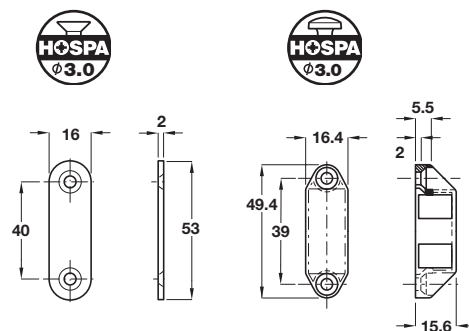

Order qty: 1 pc

B Magnetic catch

- Mortice mounted, screw fixing
- **8 kg** pull
- Catch: Floating
- Counterpiece: Fixed
- Zinc alloy

Finish	Cat. No.
Nickel plated	● 246.75.670

Order qty: 1 pc

C Magnetic catch

- Surface mounted, screw fixing
- **4 kg** pull
- Catch: Floating
- Counterpiece: Fixed
- Zinc alloy

Finish	Cat. No.
Nickel plated	● 246.75.611
Chrome plated	● 246.75.211
Polished brass plated	● 246.75.811

Order qty: 1 pc

D Magnetic catch

- Surface mounted, screw fixing
- **4 kg** pull
- Catch: Floating
- Counterpiece: Fixed
- Zinc alloy

Finish	Cat. No.
Nickel plated	● 246.75.610

Order qty: 1 pc

05.11.08/2