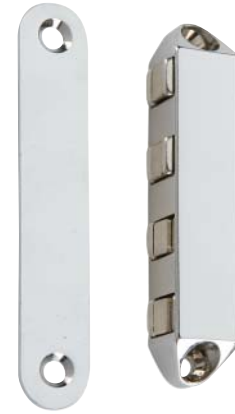

Discontinued ●

Discontinued when stock = 0 +

2

A Magnetic catch

- Surface mounted, screw fixing
- **8 kg** pull
- Catch: Floating
- Counterpiece: Fixed
- Zinc alloy

Finish	Cat. No.
Nickel plated	246.75.620
Chrome plated	246.75.220

Order qty: 1 pc

B Magnetic catch

- Mortice mounted, screw fixing
- **8 kg** pull
- Catch: Floating
- Counterpiece: Fixed
- Zinc alloy

Finish	Cat. No.
Nickel plated	● 246.75.670

Order qty: 1 pc

C Magnetic catch

- Surface mounted, screw fixing
- **4 kg** pull
- Catch: Floating
- Counterpiece: Fixed
- Zinc alloy

Finish	Cat. No.
Nickel plated	● 246.75.611
Chrome plated	● 246.75.211
Polished brass plated	● 246.75.811

Order qty: 1 pc

D Magnetic catch

- Surface mounted, screw fixing
- **4 kg** pull
- Catch: Floating
- Counterpiece: Fixed
- Zinc alloy

Finish	Cat. No.
Nickel plated	● 246.75.610

Order qty: 1 pc

05.11.08/2