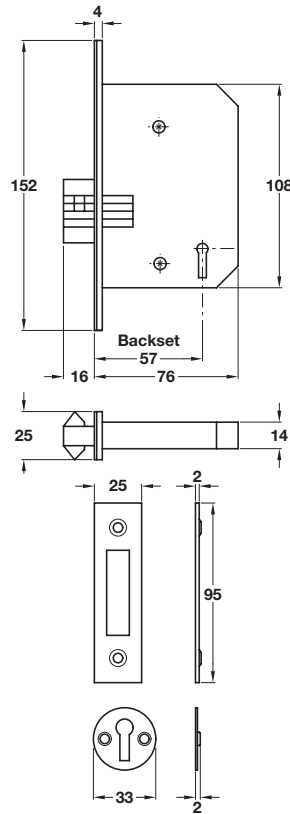

2

A Modular mortice lever clawbolt deadlock

- For sliding doors
- **Operation:** Clawbolt operated by key
- **Case:** Modular epoxy polyester powder coated steel, 14 mm wide
- **Forend:** Square, 2 piece. Stainless steel or brass
- **Strike plate:** Square, flat. Included. Stainless steel or brass
- **Clawbolt:** Brass, 16 mm throw
- **Escutcheons:** 2 plain escutcheons included
- **Differs:** 3 lever version: 100 differs, 5 lever versions: 200 differs
- **Keys:** 2 keys included
- To differ only
- **57 mm** backset
- Fixing screws included

Finish	3 lever	5 lever
Satin stainless steel	911.26.155	911.26.157
Satin brass	911.26.156	911.26.158

Order qty: 1 pc

B Mortice clawbolt bathroom sliding door lock

- For sliding doors
- **Operation:** Clawbolt operated by turn/emergency release or flush ring handle
- **Case:** Epoxy powder coated steel, 14 mm wide
- **Forend:** Square, 2 piece. Stainless steel or brass
- **Strike plate:** Square, flat. Included. Stainless steel or brass
- **Clawbolt:** Brass, 14 mm throw
- **Follower:** Brass 5 or 8 mm
- **57 mm** backset
- Fixing screws included
- For flush ring handle refer to **Section 4**

Finish	5 mm follower	8 mm follower
Stainless steel	911.26.159	911.26.161
Polished brass	911.26.160	911.26.162

Order qty: 1 pc