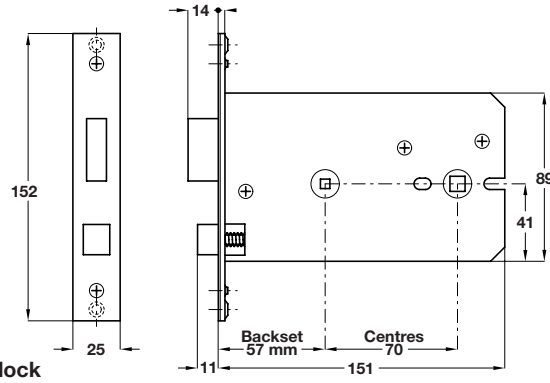

2

A Horizontal bathroom mortice lock

- **Operation:** Latchbolt operated by knobs. Deadbolt operated by turn/emergency release.
- **Case:** Epoxy powder coated steel, 15 mm wide
- **Forend:** Square. 2 piece. Stainless steel or brass
- **Strike plate:** Square, flat. Included. Stainless steel or brass
- **Latchbolt:** Brass. Reversible
- **Deadbolt:** Brass, 14 mm throw
- **Followers:** Latchbolt - 8 mm brass. For use with **unsprung** furniture. Deadbolt - 5 mm brass, two way action
- Holed for bolt through furniture at **38 mm centres**
- **57 mm backset, 70 mm centres**
- Fixing screws included
- For knobs and turn and release sets, refer to **Section 1**

Finish	Cat. No.
Satin stainless steel	911.03.294
Satin brass	911.03.295

Order qty: 1 pc

Rebate sets for these locks are shown on page 83

Item B.
4 star rating added

B Horizontal mortice 5 lever sashlock

- **Operation:** Latchbolt operated by knobs. Deadbolt operated by key.
- **Case:** Epoxy powder coated, 15 mm wide.
- **Forend:** Square, 2 piece. Stainless steel or brass
- **Strike plate:** Square box. Included. Stainless steel or brass
- **Latchbolt:** Brass. Reversible
- **Deadbolt:** Brass, 16 mm throw
- **Followers:** 8 mm brass, two way action. For use with **unsprung** furniture
- **Differs:** 200 differs
- **Keys:** 2 keys included
- Holed for bolt through furniture at **38 mm centres**
- **57 mm backset, 70 mm centres**
- Fixing screws included
- For knobs and escutcheons refer to **Section 1**

Item B.
Illustration and photo amended to suit new strike plate spec.

Forend finish	Cat. No.
Satin stainless steel	911.03.290
Satin brass	911.03.291

Order qty: 1 pc

Rebate sets for these locks are shown on page 83

22.07.09/2*

TCH-A1 2008, HUK. Dimensional data not binding. We reserve the right to alter specifications without notice.