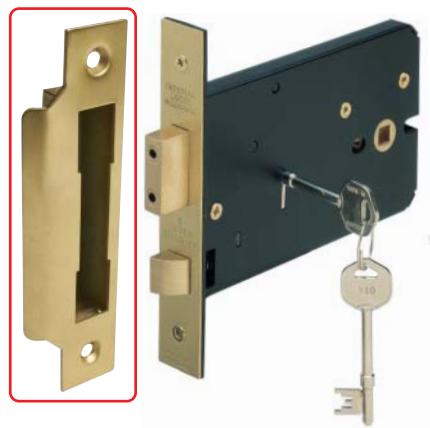

2

A Horizontal bathroom mortice lock

- **Operation:** Latchbolt operated by knobs. Deadbolt operated by turn/emergency release.
- **Case:** Epoxy powder coated steel, 15 mm wide
- **Forend:** Square. 2 piece. Stainless steel or brass
- **Strike plate:** Square, flat. Included. Stainless steel or brass
- **Latchbolt:** Brass. Reversible
- **Deadbolt:** Brass, 14 mm throw
- **Followers:** Latchbolt - 8 mm brass. For use with **unsprung** furniture. Deadbolt - 5 mm brass, two way action
- Holed for bolt through furniture at **38 mm centres**
- **57 mm backset, 70 mm centres**
- Fixing screws included
- For knobs and turn and release sets, refer to **Section 1**

Finish	Cat. No.
Satin stainless steel	911.03.294
Satin brass	911.03.295

Order qty: 1 pc

Rebate sets for these locks are shown on page 83

Item B.
4 star rating added

B Horizontal mortice 5 lever sashlock

- **Operation:** Latchbolt operated by knobs. Deadbolt operated by key.
- **Case:** Epoxy powder coated, 15 mm wide.
- **Forend:** Square, 2 piece. Stainless steel or brass
- **Strike plate:** Square box. Included. Stainless steel or brass
- **Latchbolt:** Brass. Reversible
- **Deadbolt:** Brass, 16 mm throw
- **Followers:** 8 mm brass, two way action. For use with **unsprung** furniture
- **Differs:** 200 differs
- **Keys:** 2 keys included
- Holed for bolt through furniture at **38 mm centres**
- **57 mm backset, 70 mm centres**
- Fixing screws included
- For knobs and escutcheons refer to **Section 1**

Item B.
Illustration and photo amended to suit new strike plate spec.

Forend finish	Cat. No.
Satin stainless steel	911.03.290
Satin brass	911.03.291

Order qty: 1 pc

Rebate sets for these locks are shown on page 83