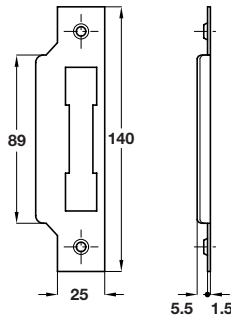

2

A Horizontal bathroom mortice lock

- **Operation:** Latchbolt operated by knobs. Deadbolt operated by turn/emergency release.
- **Case:** Epoxy powder coated steel, 15 mm wide
- **Forend:** Square. 2 piece. Stainless steel or brass
- **Strike plate:** Square, flat. Included. Stainless steel or brass
- **Latchbolt:** Brass. Reversible
- **Deadbolt:** Brass, 14 mm throw
- **Followers:** Latchbolt - 8 mm brass. For use with **unsprung** furniture. Deadbolt - 5 mm brass, two way action
- Holed for bolt through furniture at **38 mm centres**
- **57 mm backset, 70 mm centres**
- Fixing screws included
- For knobs and turn and release sets, refer to **Section 1**

Finish	Cat. No.
Satin stainless steel	911.03.294
Satin brass	911.03.295

Order qty: 1 pc

Rebate sets for these locks are shown on page 83

Item B.
4 star rating added

B Horizontal mortice 5 lever sashlock

- **Operation:** Latchbolt operated by knobs. Deadbolt operated by key.
- **Case:** Epoxy powder coated, 15 mm wide.
- **Forend:** Square, 2 piece. Stainless steel or brass
- **Strike plate:** Square box. Included. Stainless steel or brass
- **Latchbolt:** Brass. Reversible
- **Deadbolt:** Brass, 16 mm throw
- **Followers:** 8 mm brass, two way action. For use with **unsprung** furniture
- **Differs:** 200 differs
- **Keys:** 2 keys included
- Holed for bolt through furniture at **38 mm centres**
- **57 mm backset, 70 mm centres**
- Fixing screws included
- For knobs and escutcheons refer to **Section 1**

Item B.
Illustration and photo amended to suit new strike plate spec.

Forend finish	Cat. No.
Satin stainless steel	911.03.290
Satin brass	911.03.291

Order qty: 1 pc

Rebate sets for these locks are shown on page 83

22.07.09/2*

TCH-A1 2008, HUK. Dimensional data not binding. We reserve the right to alter specifications without notice.