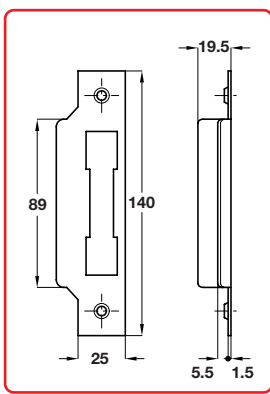

2

A Horizontal bathroom mortice lock

- **Operation:** Latchbolt operated by knobs. Deadbolt operated by turn/emergency release.
- **Case:** Epoxy powder coated steel, 15 mm wide
- **Forend:** Square. 2 piece. Stainless steel or brass
- **Strike plate:** Square, flat. Included. Stainless steel or brass
- **Latchbolt:** Brass. Reversible
- **Deadbolt:** Brass, 14 mm throw
- **Followers:** Latchbolt - 8 mm brass. For use with **unsprung** furniture. Deadbolt - 5 mm brass, two way action
- Holed for bolt through furniture at **38 mm centres**
- **57 mm backset, 70 mm centres**
- Fixing screws included
- For knobs and turn and release sets, refer to **Section 1**

Finish	Cat. No.
Satin stainless steel	911.03.294
Satin brass	911.03.295

Order qty: 1 pc

Rebate sets for these locks are shown on page 83

Item B.
4 star rating added

B Horizontal mortice 5 lever sashlock

- **Operation:** Latchbolt operated by knobs. Deadbolt operated by key.
- **Case:** Epoxy powder coated, 15 mm wide.
- **Forend:** Square, 2 piece. Stainless steel or brass
- **Strike plate:** Square box. Included. Stainless steel or brass
- **Latchbolt:** Brass. Reversible
- **Deadbolt:** Brass, 16 mm throw
- **Followers:** 8 mm brass, two way action. For use with **unsprung** furniture
- **Differs:** 200 differs
- **Keys:** 2 keys included
- Holed for bolt through furniture at **38 mm centres**
- **57 mm backset, 70 mm centres**
- Fixing screws included
- For knobs and escutcheons refer to **Section 1**

Item B.
Illustration and photo amended to suit new strike plate spec.

Forend finish	Cat. No.
Satin stainless steel	911.03.290
Satin brass	911.03.291

Order qty: 1 pc

Rebate sets for these locks are shown on page 83

22.07.09/2*

TCH-A1 2008, HUK. Dimensional data not binding. We reserve the right to alter specifications without notice.