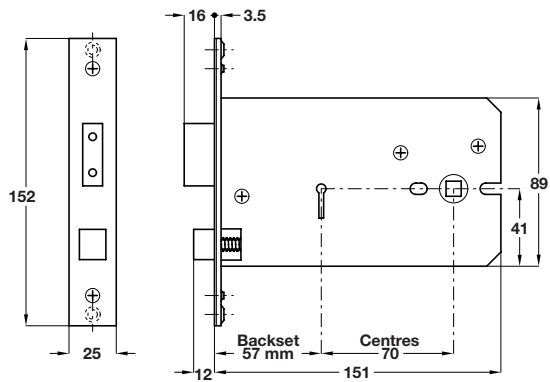

2

A Horizontal bathroom mortice lock

- **Operation:** Latchbolt operated by knobs. Deadbolt operated by turn/emergency release.
- **Case:** Epoxy powder coated steel, 15 mm wide
- **Forend:** Square. 2 piece. Stainless steel or brass
- **Strike plate:** Square, flat. Included. Stainless steel or brass
- **Latchbolt:** Brass. Reversible
- **Deadbolt:** Brass, 14 mm throw
- **Followers:** Latchbolt - 8 mm brass. For use with **unsprung** furniture. Deadbolt - 5 mm brass, two way action
- Holed for bolt through furniture at **38 mm centres**
- **57 mm backset, 70 mm centres**
- Fixing screws included
- For knobs and turn and release sets, refer to **Section 1**

Finish	Cat. No.
Satin stainless steel	911.03.294
Satin brass	911.03.295

Order qty: 1 pc

Rebate sets for these locks are shown on page 83

Item B.
4 star rating added

B Horizontal mortice 5 lever sashlock

- **Operation:** Latchbolt operated by knobs. Deadbolt operated by key.
- **Case:** Epoxy powder coated, 15 mm wide.
- **Forend:** Square, 2 piece. Stainless steel or brass
- **Strike plate:** Square box. Included. Stainless steel or brass
- **Latchbolt:** Brass. Reversible
- **Deadbolt:** Brass, 16 mm throw
- **Followers:** 8 mm brass, two way action. For use with **unsprung** furniture
- **Differs:** 200 differs
- **Keys:** 2 keys included
- Holed for bolt through furniture at **38 mm centres**
- **57 mm backset, 70 mm centres**
- Fixing screws included
- For knobs and escutcheons refer to **Section 1**

Item B.
Illustration and photo amended to suit new strike plate spec.

Forend finish	Cat. No.
Satin stainless steel	911.03.290
Satin brass	911.03.291

Order qty: 1 pc

Rebate sets for these locks are shown on page 83

22.07.09/2*

TCH-A1 2008, HUK. Dimensional data not binding. We reserve the right to alter specifications without notice.