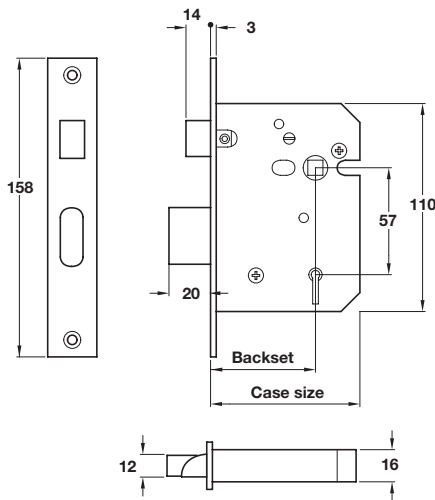

A Mortice 5 lever sashlock

- **Operation:** Latchbolt operated by lever handles. Deadlock operated by key
- **Case:** Epoxy powder coated steel, 16 mm wide
- **Forend:** Square, 2 piece. Stainless steel or brass
- **Strike plate:** Square, box. Included
- **Differs:** 1,000 differs
- **Keys:** 2 keys included
- Holed for bolt through furniture at **38 mm** centres
- **44 or 57 mm** backset
- **Latchbolt:** Brass. Reversible
- **Deadbolt:** Brass. with hardened steel rollers. **20 mm** throw
- **Follower:** 8 mm brass. For use with **sprung** furniture
- Fixing screws included
- For lever handles and escutcheons refer to **Section 1**

Backset 44 mm, case size 67 mm	
Finish	Cat. No.
Stainless steel	911.02.214
Polished brass	911.02.215
Backset 57 mm, case size 80 mm	
Finish	Cat. No.
Stainless steel	911.02.216
Polished brass	911.02.217

Order qty: 1 pc

Rebate sets for these locks are shown below

B Fiscal 5 lever sashlock rebate set

- **To suit:** Mortice sashlock shown above, item **A**
- 13 mm size
- Fixing screws included
- Steel

Finish	Cat. No.
Satin chrome-plated	911.39.186
Electro brassed	911.39.187