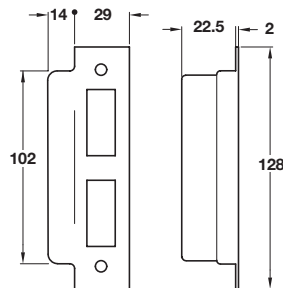

A Mortice 5 lever sashlock

- **Operation:** Latchbolt operated by lever handles. Deadlock operated by key
- **Case:** Epoxy powder coated steel, 16 mm wide
- **Forend:** Square, 2 piece. Stainless steel or brass
- **Strike plate:** Square, box. Included
- **Differs:** 1,000 differs
- **Keys:** 2 keys included
- Holed for bolt through furniture at **38 mm** centres
- **44 or 57 mm** backset
- **Latchbolt:** Brass. Reversible
- **Deadbolt:** Brass. with hardened steel rollers. **20 mm** throw
- **Follower:** 8 mm brass. For use with **sprung** furniture
- Fixing screws included
- For lever handles and escutcheons refer to **Section 1**

Backset 44 mm, case size 67 mm	
Finish	Cat. No.
Stainless steel	911.02.214
Polished brass	911.02.215
Backset 57 mm, case size 80 mm	
Finish	Cat. No.
Stainless steel	911.02.216
Polished brass	911.02.217

Order qty: 1 pc

Rebate sets for these locks are shown below

B Fiscal 5 lever sashlock rebate set

- **To suit:** Mortice sashlock shown above, item **A**
- 13 mm size
- Fixing screws included
- Steel

Finish	Cat. No.
Satin chrome-plated	911.39.186
Electro brassed	911.39.187