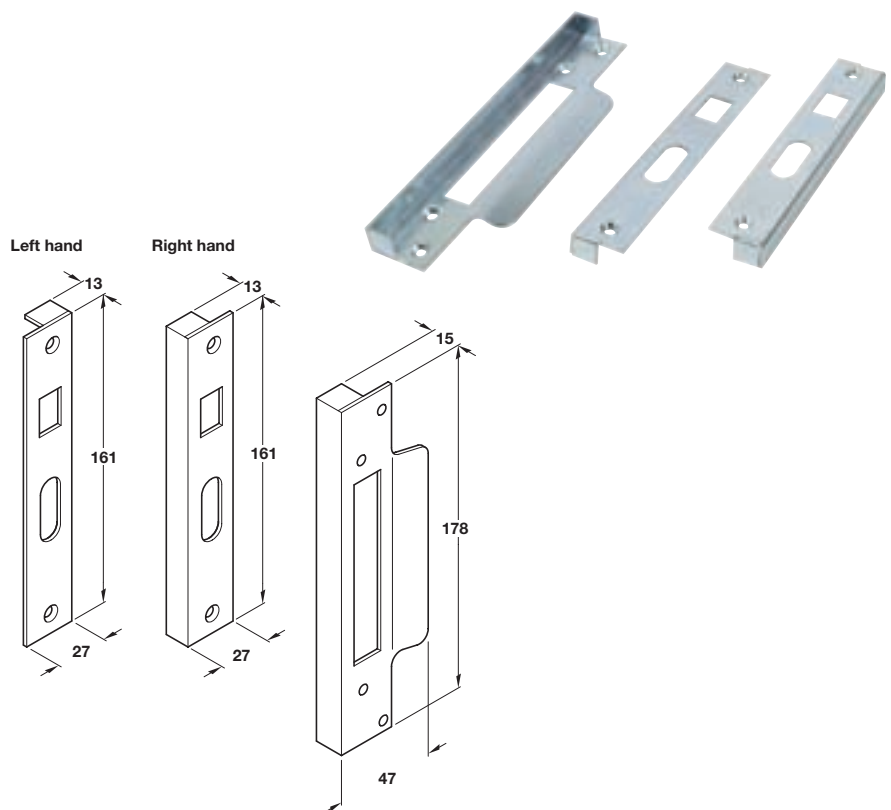

A Mortice 5 lever sashlock

- **Operation:** Latchbolt operated by lever handles. Deadlock operated by key
- **Case:** Epoxy powder coated steel, 16 mm wide
- **Forend:** Square, 2 piece. Stainless steel or brass
- **Strike plate:** Square, box. Included
- **Differs:** 1,000 differs
- **Keys:** 2 keys included
- Holed for bolt through furniture at **38 mm** centres
- **44 or 57 mm** backset
- **Latchbolt:** Brass. Reversible
- **Deadbolt:** Brass. with hardened steel rollers. **20 mm** throw
- **Follower:** 8 mm brass. For use with **sprung** furniture
- Fixing screws included
- For lever handles and escutcheons refer to **Section 1**

Backset 44 mm, case size 67 mm	
Finish	Cat. No.
Stainless steel	911.02.214
Polished brass	911.02.215
Backset 57 mm, case size 80 mm	
Finish	Cat. No.
Stainless steel	911.02.216
Polished brass	911.02.217

Order qty: 1 pc

Rebate sets for these locks are shown below

B Fiscal 5 lever sashlock rebate set

- **To suit:** Mortice sashlock shown above, item **A**
- 13 mm size
- Fixing screws included
- Steel

Finish	Cat. No.
Satin chrome-plated	911.39.186
Electro brassed	911.39.187