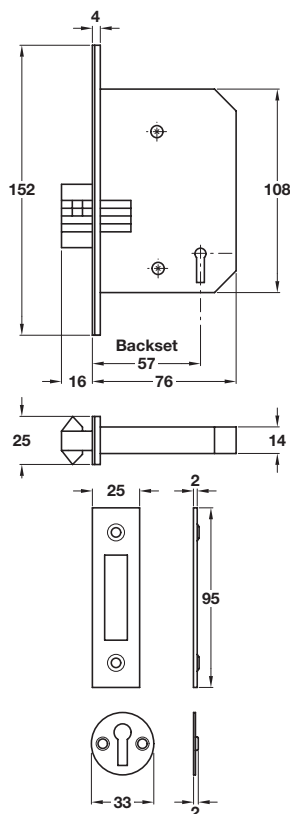

2

A Modular mortice 3 lever clawbolt dead-lock

- For sliding doors
- **Operation:** Clawbolt operated by key
- **Case:** Modular epoxy polyester powder coated steel, 14 mm wide
- **Forend:** Square, 2 piece. Stainless steel or brass
- **Strike plate:** Square flat. Included. Stainless steel or brass
- **Clawbolt:** Brass, 16 mm throw
- **Differs:** 100 differs
- **Keys:** 2 keys included
- To differ only
- **Escutcheons:** 2 plain escutcheons included
- **57 mm backset**
- Fixing screws included

Finish	Cat. No.
Satin stainless steel	911.26.155
Satin brass	911.26.156

Order qty: 1 pc

B Modular mortice 3 lever escape dead-lock

- **Operation:** Deadbolt operated by key from outside. Emergency or rapid exit by inside lever handle
- **Case:** Modular epoxy polyester powder coated steel, 14 mm
- **Forend:** Square 2 piece. Stainless steel or brass
- **Strike plate:** Square, flat. Included. Stainless steel or brass
- **Deadbolt:** Brass with hardened steel rollers. 16 mm throw
- **Differs:** 100 differs
- **Keys:** 2 keys included
- To differ only
- **Escutcheons:** 2 plain escutcheons included
- **57 mm backset**
- Fixing screws included

Finish	Cat. No.
Satin stainless steel	911.22.348
Satin brass	911.22.349

Order qty: 1 pc