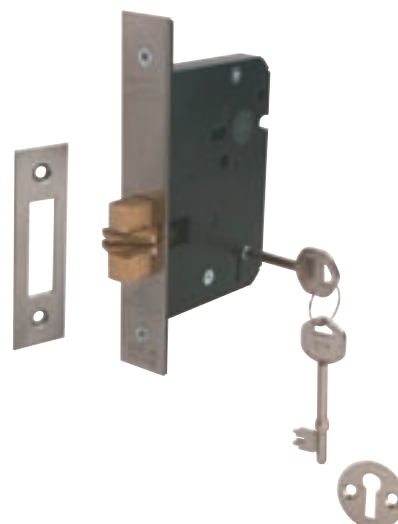

2

A Modular mortice 3 lever clawbolt dead-lock

- For sliding doors
- **Operation:** Clawbolt operated by key
- **Case:** Modular epoxy polyester powder coated steel, 14 mm wide
- **Forend:** Square, 2 piece. Stainless steel or brass
- **Strike plate:** Square flat. Included. Stainless steel or brass
- **Clawbolt:** Brass, 16 mm throw
- **Differs:** 100 differs
- **Keys:** 2 keys included
- To differ only
- **Escutcheons:** 2 plain escutcheons included
- **57 mm backset**
- Fixing screws included

Finish	Cat. No.
Satin stainless steel	911.26.155
Satin brass	911.26.156

Order qty: 1 pc

B Modular mortice 3 lever escape dead-lock

- **Operation:** Deadbolt operated by key from outside. Emergency or rapid exit by inside lever handle
- **Case:** Modular epoxy polyester powder coated steel, 14 mm
- **Forend:** Square 2 piece. Stainless steel or brass
- **Strike plate:** Square, flat. Included. Stainless steel or brass
- **Deadbolt:** Brass with hardened steel rollers. 16 mm throw
- **Differs:** 100 differs
- **Keys:** 2 keys included
- To differ only
- **Escutcheons:** 2 plain escutcheons included
- **57 mm backset**
- Fixing screws included