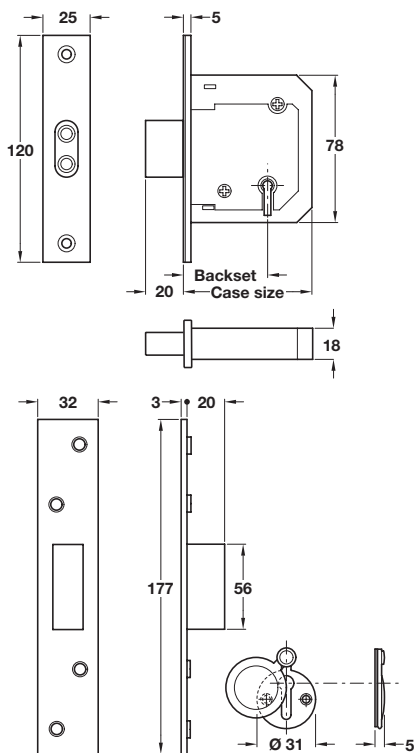

* **Please note:** Keyed alike locks may be sashlocks or deadlocks (see page 64) or a mixture of both, up to 6 locks per dwelling. For multiple dwellings with keyed alike locks, please contact our sales office

A Mortice 5 lever BS 3621: 2007 deadlock

- **Operation:** Deadbolt operated by key
- **Case:** Steel, with hardened steel anti-drill plates, epoxy powder coated, 18 mm wide
- **Forend:** Square, 2 piece. Stainless steel or brass
- **Strike plate:** Square box striker
- **Deadbolt:** Brass, with hardened steel rollers. 20 mm throw
- **Differs:** 1,200 differs
- **Keys:** 2 keys included
- **Escutcheons:** 1 covered and 1 plain escutcheon included. Stainless steel or brass
- **44 or 57 mm backset**
- Fixing screws included

Backset 44 mm, case size 67 mm		
Finish	Keyed to differ	Keyed alike*
Satin stainless steel	911.22.411	911.22.481
Polished brass	911.22.412	911.22.482
Backset 57 mm, case size 80 mm		
Finish	Keyed to differ	Keyed alike*
Satin stainless steel	911.22.413	911.22.483
Polished brass	911.22.414	911.22.484

Order qty: 1 pc

Rebate sets for these locks are shown below