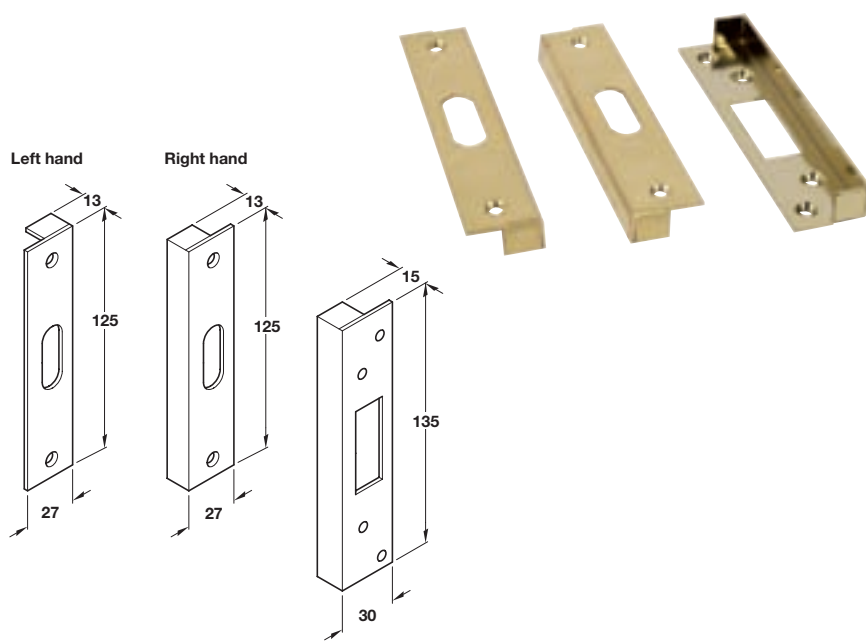

### A Mortice 5 lever BS 3621: 2007 deadlock

- **Operation:** Deadbolt operated by key
- **Case:** Steel, with hardened steel anti-drill plates, epoxy powder coated, 18 mm wide
- **Forend:** Square, 2 piece. Stainless steel or brass
- **Strike plate:** Square box striker
- **Deadbolt:** Brass, with hardened steel rollers. 20 mm throw
- **Differs:** 1,200 differs
- **Keys:** 2 keys included
- **Escutcheons:** 1 covered and 1 plain escutcheon included. Stainless steel or brass
- **44 or 57 mm backset**
- Fixing screws included

Backset 44 mm, case size 67 mm		
Finish	Keyed to differ	Keyed alike*
Satin stainless steel	911.22.411	911.22.481
Polished brass	911.22.412	911.22.482
Backset 57 mm, case size 80 mm		
Finish	Keyed to differ	Keyed alike*
Satin stainless steel	911.22.413	911.22.483
Polished brass	911.22.414	911.22.484

### B Security deadlock rebate set

- **To suit:** Mortice deadlock shown above
- 13 mm size
- Fixing screws included
- Steel

Finish	Cat. No.
Satin chrome-plated	911.39.188
Electro brassed	911.39.189

Order qty: 1 pc