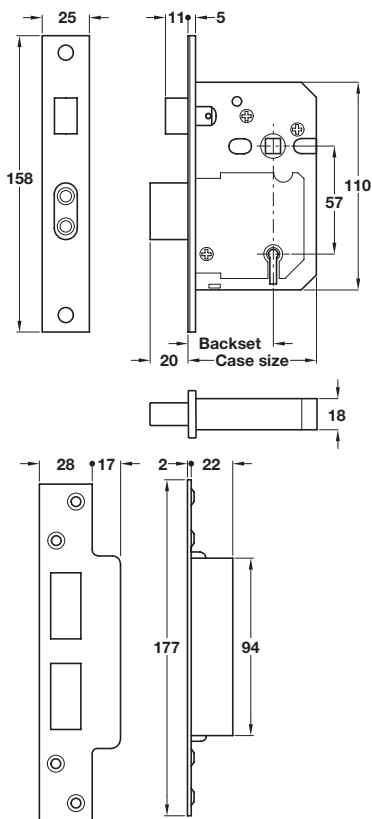

2

A Mortice 5 lever BS 3621: 2007 sashlock

- **Operation:** Latchbolt operated by lever handles. Deadbolt operated by key
- **Case:** Steel, with hardened steel anti-drill plates, epoxy power coated, 18 mm wide
- **Forend:** Square, 2 piece. Stainless steel or brass
- **Strike plate:** Square box striker
- **Latchbolt:** Brass. Reversible
- **Deadbolt:** Brass, with hardened steel rollers. 20 mm throw
- **Follower:** 8 mm brass. For use with sprung furniture
- **Differs:** 1,200 differs
- **Keys:** 2 keys included
- Holed for bolt through furniture at 38 mm centres
- 44 or 57 mm backset
- Fixing screws included
- 10 year guarantee
- For lever handles and escutcheons refer to **Section 1**

Backset 44 mm, case size 67 mm		
Finish	Keyed to differ	Keyed alike*
Satin stainless steel	911.06.150	911.06.160
Polished brass	911.06.151	911.06.161
Backset 57 mm, case size 80 mm		
Finish	Keyed to differ	Keyed alike*
Satin stainless steel	911.06.152	911.06.162
Polished brass	911.06.153	911.06.163

Order qty: 1 pc

Rebate sets for these locks are shown below

B Security sashlock rebate set

- **To suit:** Mortice sashlock shown above
- 13 mm size
- Fixing screws included
- Steel

Finish	Cat. No.
Satin chrome-plated	911.39.186
Electro brassed	911.39.187

Order qty: 1 pc

TCH-A1 2008, HUK. Dimensional data not binding. We reserve the right to alter specifications without notice.