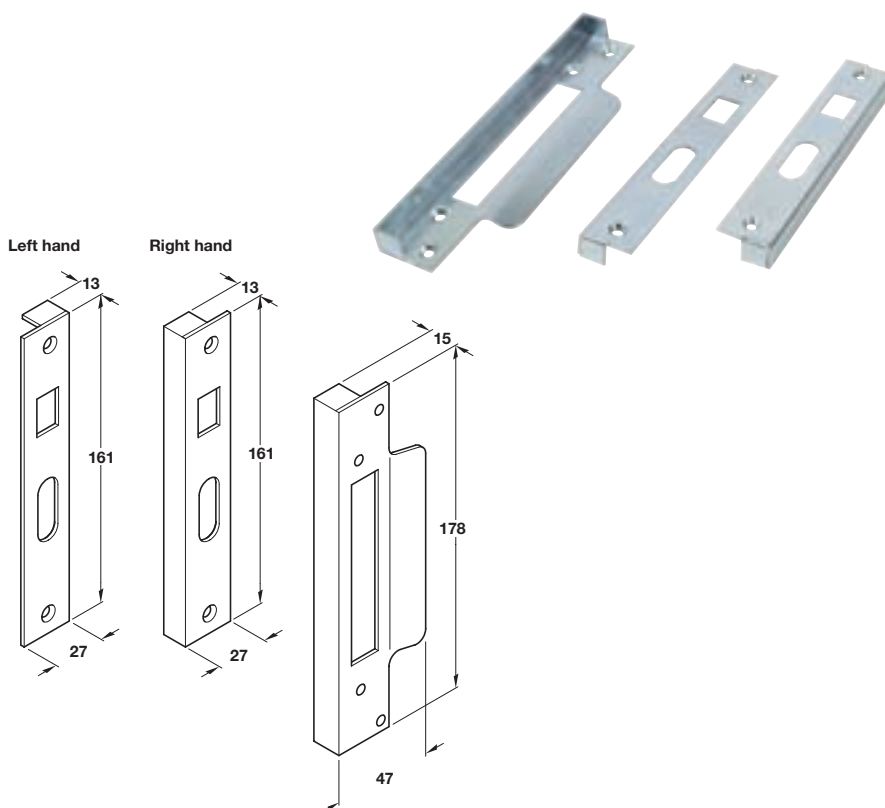

TCH-A1 2008, HUK. Dimensional data not binding. We reserve the right to alter specifications without notice.