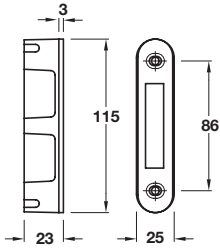

**Important:** The logo shown indicates the type and size of screw required, which must be ordered separately

Auxiliary strike

Central strike

### A Mortice cylinder 3 point lock

- **Cases:** Passivated and zinc plated
- **Front plate:** Square, 1 piece, steel
- **Latch bolt:** Steel, passivated and zinc plated, reversible, suitable for unsprung furniture
- **Hook bolts:** Steel, zinc plated
- **Follower:** 8 mm
- Holed for bolt through furniture
- Fixing screws are not included