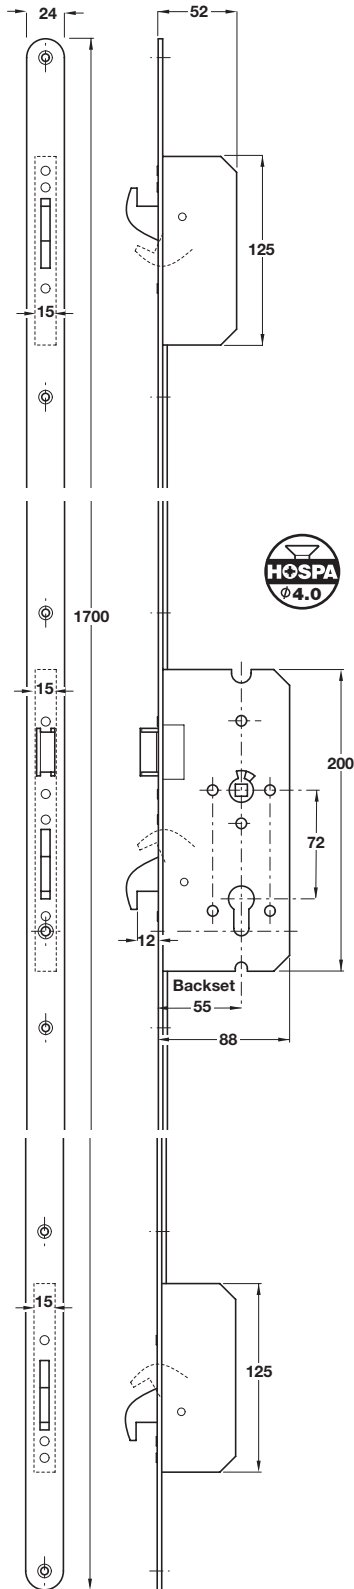

**Important:** The logo shown indicates the type and size of screw required, which must be ordered separately

Auxiliary strike

Central strike

### A Mortice cylinder 3 point lock

- **Cases:** Passivated and zinc plated
- **Front plate:** Square, 1 piece, steel
- **Latch bolt:** Steel, passivated and zinc plated, reversible, suitable for unsprung furniture
- **Hook bolts:** Steel, zinc plated
- **Follower:** 8 mm
- Holed for bolt through furniture
- Fixing screws are not included

Finish	Cat. No.
Bright zinc	911.50.060

Order qty: 1 pc