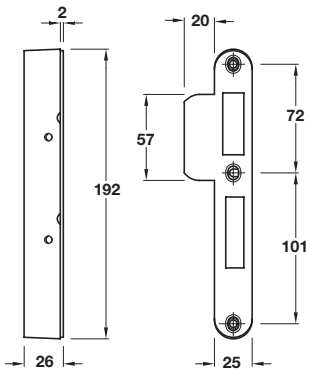

**Important:** The logo shown indicates the type and size of screw required, which must be ordered separately

Auxiliary strike

Central strike

### A Mortice cylinder 3 point lock

- **Cases:** Passivated and zinc plated
- **Front plate:** Square, 1 piece, steel
- **Latch bolt:** Steel, passivated and zinc plated, reversible, suitable for unsprung furniture
- **Hook bolts:** Steel, zinc plated
- **Follower:** 8 mm
- Holed for bolt through furniture
- Fixing screws are not included