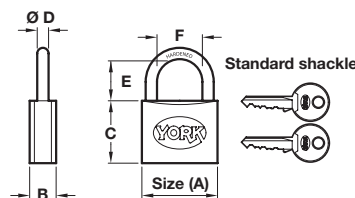

Cat. No. 911.60.081

Order qty: 1 pc

C Hardened alloy steel chain with disc padlock

- Chain:
 - 900 mm long
 - Link Ø 8 mm
 - Internal link size 10 x 25 mm
 - Black sleeved alloy steel, hardened
- Disc padlock
 - 5 pin tumbler mechanism
 - 1000 key differs
 - 2 keys included
 - 10 year guarantee
 - Tested to over 200 hour salt spray
 - Hardened steel open shackle with anti-corrosion plating
 - Stainless steel body

Item C.
Catalogue shows 980 mm
Correct dimension is
900 mm

Cat. No. 911.60.079

Order qty: 1 pc

D Standard brass padlock

- 2 point locking
- 2 keys included
- Standard key section
- 20 - 60 mm sizes
- Standard and long shackle versions
- Hardened steel open shackle
- Satin brass body

Standard shackle

Dimensions in mm

Size (A)	B	C	D	E	F
20	10	20	Ø 3.5	12.5	10
30	12.5	28.5	Ø 5.5	16	15
40	14	33	Ø 6.5	22	22
50	16.5	40.5	Ø 8.0	28.5	27.5
60	18.5	46	Ø 9.5	36	32

Long shackle

Dimensions in mm

Size (A)	B	C	D	E	F
40	14	33	Ø 6.5	64.5	22
50	16.5	40.5	Ø 8.0	81	27.5

Standard shackle		
Size (A)	To differ	Keyed alike
20 mm	911.60.090	911.60.100
30 mm	911.60.091	911.60.101
40 mm	911.60.092	911.60.102
50 mm	911.60.093	911.60.103
60 mm	911.60.094	911.60.104
Long shackle		
Size (A)	To differ	Keyed alike
40 mm	911.60.097	911.60.107
50 mm	911.60.098	911.60.108