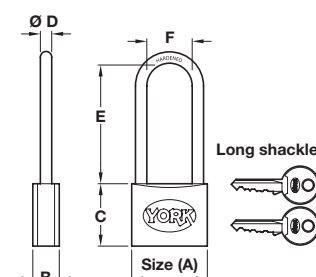

Cat. No. 911.60.081

Order qty: 1 pc

C Hardened alloy steel chain with disc padlock

- Chain:
 - 900 mm long
 - Link Ø 8 mm
 - Internal link size 10 x 25 mm
 - Black sleeved alloy steel, hardened
- Disc padlock
 - 5 pin tumbler mechanism
 - 1000 key differs
 - 2 keys included
 - 10 year guarantee
 - Tested to over 200 hour salt spray
 - Hardened steel open shackle with anti-corrosion plating
 - Stainless steel body

Item C.
Catalogue shows 980 mm
Correct dimension is
900 mm

Cat. No. 911.60.079

Order qty: 1 pc

D Standard brass padlock

- 2 point locking
- 2 keys included
- Standard key section
- 20 - 60 mm sizes
- Standard and long shackle versions
- Hardened steel open shackle
- Satin brass body

Standard shackle

Dimensions in mm

Size (A)	B	C	D	E	F
20	10	20	Ø 3.5	12.5	10
30	12.5	28.5	Ø 5.5	16	15
40	14	33	Ø 6.5	22	22
50	16.5	40.5	Ø 8.0	28.5	27.5
60	18.5	46	Ø 9.5	36	32

Long shackle

Dimensions in mm

Size (A)	B	C	D	E	F
40	14	33	Ø 6.5	64.5	22
50	16.5	40.5	Ø 8.0	81	27.5

Standard shackle		
Size (A)	To differ	Keyed alike
20 mm	911.60.090	911.60.100
30 mm	911.60.091	911.60.101
40 mm	911.60.092	911.60.102
50 mm	911.60.093	911.60.103
60 mm	911.60.094	911.60.104
Long shackle		
Size (A)	To differ	Keyed alike
40 mm	911.60.097	911.60.107
50 mm	911.60.098	911.60.108