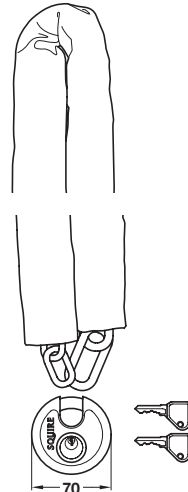

A Hardened mild steel chain

- 900 mm long
- Link Ø 6.5 mm
- Internal link size 15 x 37 mm
- Clear sleeved mild steel, hardened

Cat. No. 911.60.080

Order qty: 1 pc

B Hardened alloy steel chain

- 1200 mm long
- Link Ø 8 mm
- Internal link size 10 x 25 mm
- Black sleeved alloy steel, hardened

Cat. No. 911.60.081

Order qty: 1 pc

C Hardened alloy steel chain with disc padlock

- Chain:
 - 900 mm long
 - Link Ø 8 mm
 - Internal link size 10 x 25 mm
 - Black sleeved alloy steel, hardened
- Disc padlock
 - 5 pin tumbler mechanism
 - 1000 key differs
 - 2 keys included
 - 10 year guarantee
 - Tested to over 200 hour salt spray
 - Hardened steel open shackle with anti-corrosion plating
 - Stainless steel body

Item C.
Catalogue shows 980 mm
Correct dimension is
900 mm

Cat. No. 911.60.079

Order qty: 1 pc

D Standard brass padlock

- 2 point locking
- 2 keys included
- Standard key section
- 20 - 60 mm sizes
- Standard and long shackle versions
- Hardened steel open shackle
- Satin brass body

Standard shackle

Dimensions in mm

Size (A)	B	C	D	E	F
20	10	20	Ø 3.5	12.5	10
30	12.5	28.5	Ø 5.5	16	15
40	14	33	Ø 6.5	22	22
50	16.5	40.5	Ø 8.0	28.5	27.5
60	18.5	46	Ø 9.5	36	32

Long shackle

Dimensions in mm

Size (A)	B	C	D	E	F
40	14	33	Ø 6.5	64.5	22
50	16.5	40.5	Ø 8.0	81	27.5