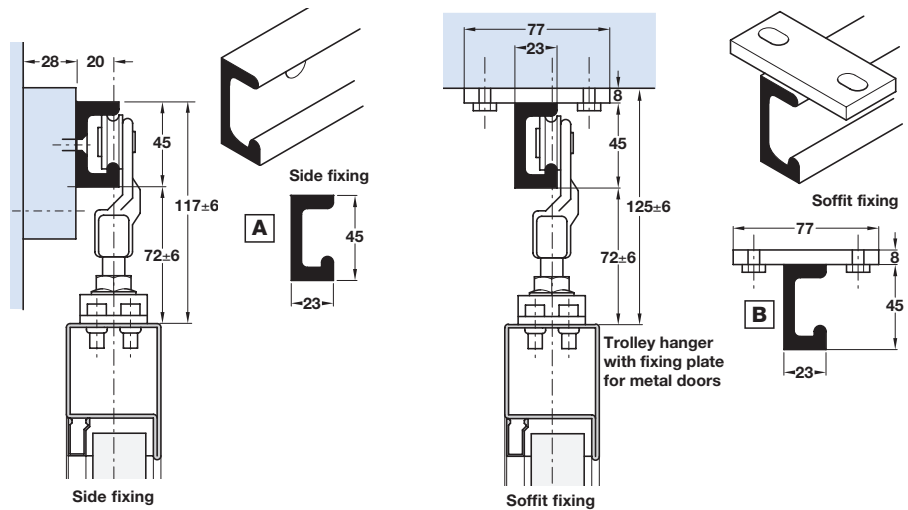

For ancillary door fittings, locks, handles, bolts, etc. see pages 4-6

A Top track, side fixing

Stainless steel grade 304. For large applications track can be butt jointed

Length	Cat. No.
3.0 m	942.42.301

Order qty: 1 pc (4 pcs required per panel)

F Rubber buffer

Screw fixing

Cat. No.	941.60.051
----------	------------

Order qty: 1 pc (2 pcs required per panel)

G Bottom guide channel

Fixed to underside of panel. 20 x 20 mm.

Pre-drilled for countersunk screws. Silver anodised aluminium

Length	Cat. No.
2.5 m	940.41.250
3.5 m	940.41.350

Order qty: 1 pc (2.5 or 3.5 m length)

H Guide

For screw mounting to floor, clear threshold applications only. Grey plastic

Cat. No.	942.44.030
----------	------------

Order qty: 1 pc (1 pc required per panel)

Side fixing

Soffit fixing