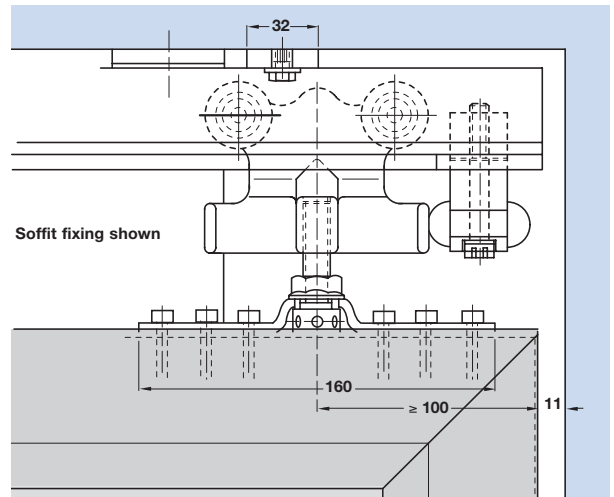

- **Application:** Straight sliding metal doors or **curved** track applications for straight or **curved** metal doors. For **external applications** exposed tracks may require protective coating (**by others**)
- **Range:**
 - Max. door weight **250 kg**
 - Min. door thickness **35 mm**
- Precision radius curves over 1 metre radius can be provided to order. Curved 'track systems' will require special consideration, contact Technical Support for further information
- **Important:** Please state whether tracks must be curved open side out or in
- Installation drawing reference **14586**

For ancillary door fittings, locks, handles, bolts, etc. see pages 4-6

A Top track, side fixing

Stainless steel grade 304. For large applications track can be butt jointed

Length	Cat. No.
3.0 m	942.42.301

Order qty: 1 pc (3.0 m length)

B Top track, soffit fixing

With top mounting flanges at approx. 500 mm intervals. Stainless steel grade 304

Length	Cat. No.
3.0 m	942.43.301

Order qty: 1 pc (3.0 m length)

C Trolley hanger