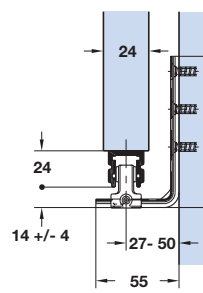

O Z-Guide profile

Anodised aluminium

Length	2.5 m	3.5 m
Cat. No.	947.01.725	947.01.735

Order qty: 1 pc (2.5 or 3.5 m length)