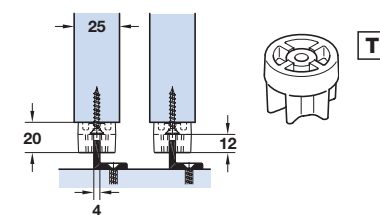

Cat. No.	941.60.032
----------	------------

Order qty: 1 pc

S Guide

Rattle proof. Adjustable. For screw mounting to floor. Black plastic.

Cat. No.	941.60.031
----------	------------

Order qty: 1 pc

T Point guide Ø 25 mm

For sliding shutters. Plastic

Cat. No.	941.60.034
----------	------------

Order qty: 1 pc

U Sliding shutter lock set

Lock automatically engages as the shutters close and can be released from the room interior side only by using a pull-cord. Prevents shutters from opening by themselves, even under the most adverse wind conditions.