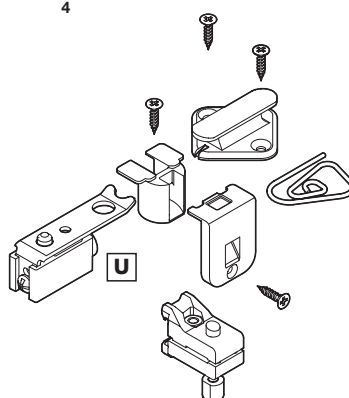

Cat. No.	941.60.032
----------	------------

Order qty: 1 pc

S Guide

Rattle proof. Adjustable. For screw mounting to floor. Black plastic.

Cat. No.	941.60.031
----------	------------

Order qty: 1 pc

T Point guide Ø 25 mm

For sliding shutters. Plastic

Cat. No.	941.60.034
----------	------------

Order qty: 1 pc

U Sliding shutter lock set

Lock automatically engages as the shutters close and can be released from the room interior side only by using a pull-cord. Prevents shutters from opening by themselves, even under the most adverse wind conditions.

Steel and grey plastic

Cat. No.	947.02.024
----------	------------

Order qty: 1 set

V Sliding shutter catch

Catch holds together adjacent shutter pairs, giving additional prevention of shutters opening by themselves. Complete with fixing screws. Stainless steel.