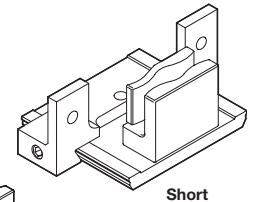

L Bottom channel, 24 x 24 mm

Anodised aluminium

Length	2.5 m	3.5 m
Cat. No.	940.81.250	940.81.350

Order qty: 1 pc (2.5 or 3.5 m length)

M Bottom channel

For wall fitting. Anodised aluminium.

Length	2.5 m	3.5 m
Cat. No.	940.81.725	940.81.735

Order qty: 1 pc (2.5 or 3.5 m length)

N Stop bumper

Complete with buffer

Cat. No.	940.80.051
----------	------------

Order qty: 1 pc

O Z-Guide profile

Anodised aluminium

Length	2.5 m	3.5 m
Cat. No.	947.01.725	947.01.735

Rattle proof. For use with bottom channel L or M. Laterally adjustable. Floor mounted. Black plastic.

Type	Short	Long
Cat. No.	941.60.071	941.60.073

Order qty: 1 pc

R Guide

Rattle proof. Adjustable. For screw mounting to floor. Black plastic

Cat. No.	941.60.032
----------	------------

Order qty: 1 pc

S Guide

Rattle proof. Adjustable. For screw mounting to floor. Black plastic.

Cat. No.	941.60.031
----------	------------

Order qty: 1 pc

T Point guide Ø 25 mm