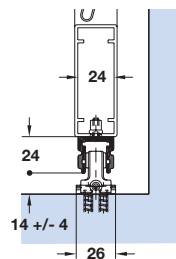

L Bottom channel, 24 x 24 mm

Anodised aluminium

Length	2.5 m	3.5 m
Cat. No.	940.81.250	940.81.350

Order qty: 1 pc (2.5 or 3.5 m length)

M Bottom channel

For wall fitting. Anodised aluminium.

Length	2.5 m	3.5 m
Cat. No.	940.81.725	940.81.735

Rattle proof. For use with bottom channel L or M. Laterally adjustable. Floor mounted. Black plastic.

Type	Short	Long
Cat. No.	941.60.071	941.60.073

Order qty: 1 pc

R Guide

Rattle proof. Adjustable. For screw mounting to floor. Black plastic

Cat. No.	941.60.032
----------	------------

Order qty: 1 pc

S Guide

Rattle proof. Adjustable. For screw mounting to floor. Black plastic.

Cat. No.	941.60.031
----------	------------

Order qty: 1 pc

T Point guide Ø 25 mm