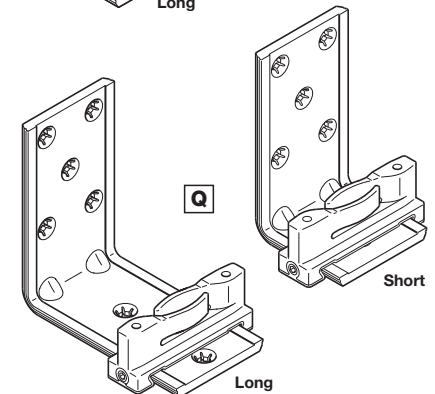

Order qty: 1 pc (2.5 or 3.5 m length)

N Stop bumper

Complete with buffer

Cat. No.	940.80.051
----------	------------

Order qty: 1 pc

O Z-Guide profile

Anodised aluminium

Length	2.5 m	3.5 m
Cat. No.	947.01.725	947.01.735

Order qty: 1 pc (2.5 or 3.5 m length)

P Floor guide

Rattle proof. For use with Z-guide profile. Aluminium and black plastic

Type	Short	Long
Cat. No.	947.00.045	94.00.046

Order qty: 1 pc

Q HAWA-Confort 160 guide

Rattle proof. For use with bottom channel L or M. Laterally adjustable. Floor mounted. Black plastic.

Type	Short	Long
Cat. No.	941.60.071	941.60.073

Order qty: 1 pc

R Guide

Rattle proof. Adjustable. For screw mounting to floor. Black plastic

Cat. No.	941.60.032
----------	------------

Order qty: 1 pc

S Guide

Rattle proof. Adjustable. For screw mounting to floor. Black plastic.

Cat. No.	941.60.031
----------	------------

Order qty: 1 pc

T Point guide Ø 25 mm