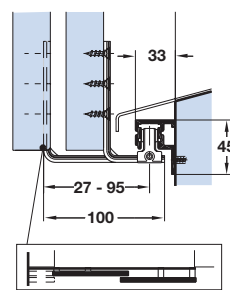

O Z-Guide profile

Anodised aluminium

Length	2.5 m	3.5 m
Cat. No.	947.01.725	947.01.735

Order qty: 1 pc (2.5 or 3.5 m length)