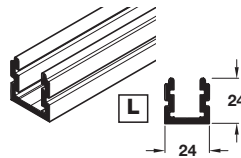

L Bottom channel, 24 x 24 mm

Anodised aluminium

Length	2.5 m	3.5 m
Cat. No.	940.81.250	940.81.350

Order qty: 1 pc (2.5 or 3.5 m length)

M Bottom channel

For wall fitting. Anodised aluminium.

Length	2.5 m	3.5 m
Cat. No.	940.81.725	940.81.735

Order qty: 1 pc (2.5 or 3.5 m length)

N Stop bumper

Complete with buffer

Cat. No.	940.80.051
----------	------------

Order qty: 1 pc

O Z-Guide profile

Anodised aluminium

Length	2.5 m	3.5 m
Cat. No.	947.01.725	947.01.735

Rattle proof. For use with bottom channel L or M. Laterally adjustable. Floor mounted. Black plastic.

Type	Short	Long
Cat. No.	941.60.071	941.60.073

Order qty: 1 pc

R Guide

Rattle proof. Adjustable. For screw mounting to floor. Black plastic

Cat. No.	941.60.032
----------	------------

Order qty: 1 pc

S Guide

Rattle proof. Adjustable. For screw mounting to floor. Black plastic.

Cat. No.	941.60.031
----------	------------

Order qty: 1 pc

T Point guide Ø 25 mm