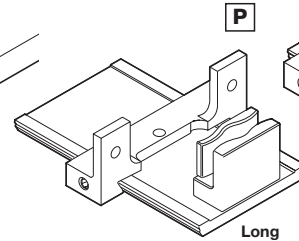

L Bottom channel, 24 x 24 mm

Anodised aluminium

Length	2.5 m	3.5 m
Cat. No.	940.81.250	940.81.350

Order qty: 1 pc (2.5 or 3.5 m length)

M Bottom channel

For wall fitting. Anodised aluminium.

Length	2.5 m	3.5 m
Cat. No.	940.81.725	940.81.735

Order qty: 1 pc (2.5 or 3.5 m length)

N Stop bumper

Complete with buffer

Cat. No.	940.80.051
----------	------------

Order qty: 1 pc

O Z-Guide profile

Anodised aluminium

Length	2.5 m	3.5 m
Cat. No.	947.01.725	947.01.735

Rattle proof. For use with bottom channel L or M. Laterally adjustable. Floor mounted. Black plastic.

Type	Short	Long
Cat. No.	941.60.071	941.60.073

Order qty: 1 pc

R Guide

Rattle proof. Adjustable. For screw mounting to floor. Black plastic

Cat. No.	941.60.032
----------	------------

Order qty: 1 pc

S Guide

Rattle proof. Adjustable. For screw mounting to floor. Black plastic.

Cat. No.	941.60.031
----------	------------

Order qty: 1 pc

T Point guide Ø 25 mm