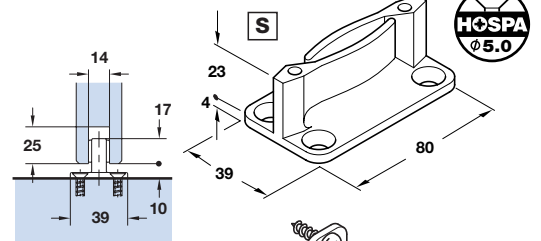

Rattle proof. For use with bottom channel L or M. Laterally adjustable. Floor mounted. Black plastic.

Type	Short	Long
Cat. No.	941.60.071	941.60.073

Order qty: 1 pc

R Guide

Rattle proof. Adjustable. For screw mounting to floor. Black plastic

Cat. No.	941.60.032
----------	------------

Order qty: 1 pc

S Guide

Rattle proof. Adjustable. For screw mounting to floor. Black plastic.

Cat. No.	941.60.031
----------	------------

Order qty: 1 pc

T Point guide Ø 25 mm