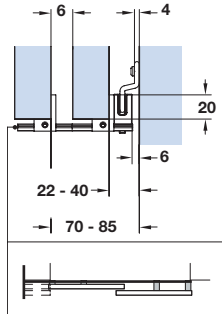

L Bottom channel, 24 x 24 mm

Anodised aluminium

Length	2.5 m	3.5 m
Cat. No.	940.81.250	940.81.350

Order qty: 1 pc (2.5 or 3.5 m length)

M Bottom channel

For wall fitting. Anodised aluminium.

Length	2.5 m	3.5 m
Cat. No.	940.81.725	940.81.735

Order qty: 1 pc (2.5 or 3.5 m length)

N Stop bumper

Complete with buffer

Cat. No.	940.80.051
----------	------------

Order qty: 1 pc

O Z-Guide profile

Anodised aluminium

Length	2.5 m	3.5 m
Cat. No.	947.01.725	947.01.735

Rattle proof. For use with bottom channel L or M. Laterally adjustable. Floor mounted. Black plastic.

Type	Short	Long
Cat. No.	941.60.071	941.60.073

Order qty: 1 pc

R Guide

Rattle proof. Adjustable. For screw mounting to floor. Black plastic

Cat. No.	941.60.032
----------	------------

Order qty: 1 pc

S Guide

Rattle proof. Adjustable. For screw mounting to floor. Black plastic.

Cat. No.	941.60.031
----------	------------

Order qty: 1 pc

T Point guide Ø 25 mm