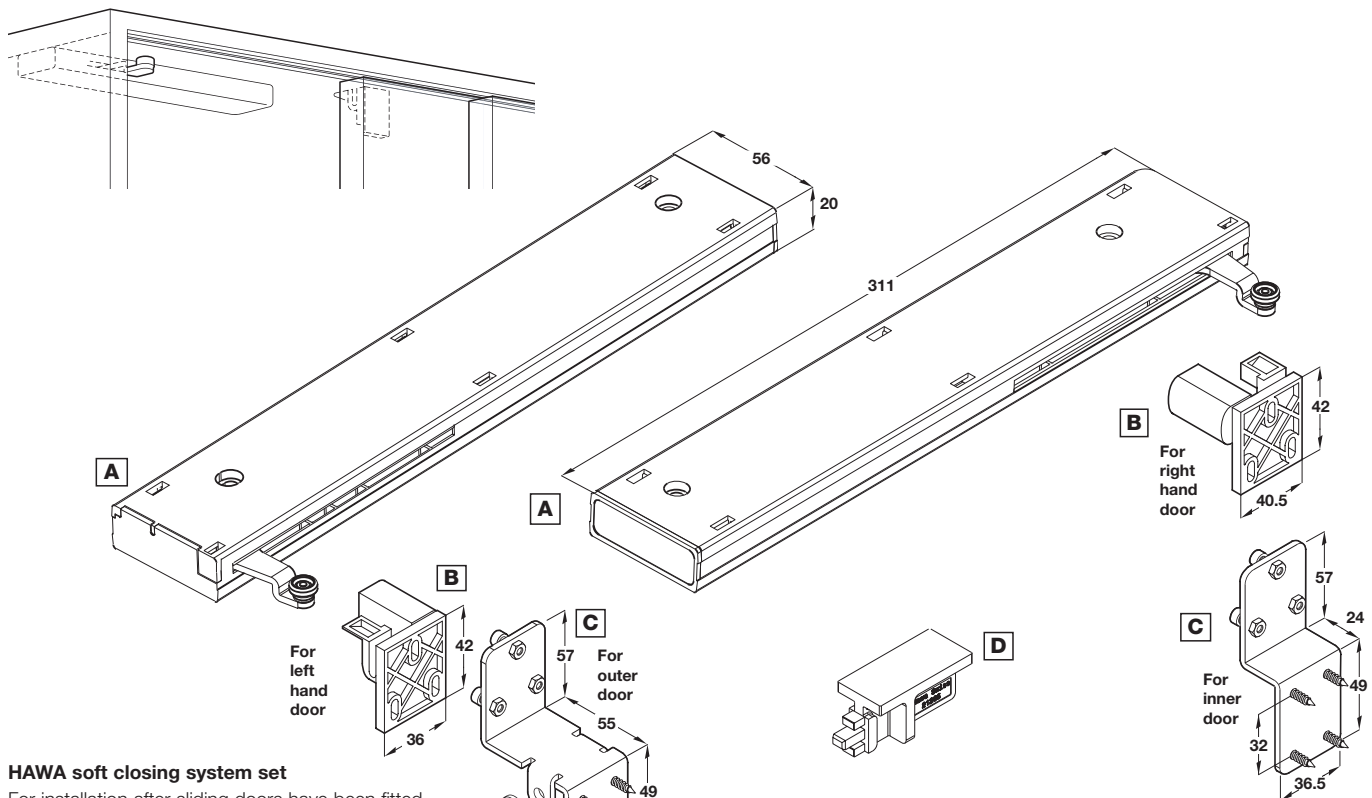

HAWA-Dorado Infront, shown on page 38

HAWA-Dorado Mixfront, shown on page 39

HAWA-210 Vorfront, shown on page 41

HAWA-208 Infront, shown on page 42

HAWA-209 Mixfront, shown on page 43

HAWA soft closing system set

For installation after sliding doors have been fitted and aligned

- **A Soft closing system**, for left and right hand doors. For door weights **20 to 70 kg**. Screw fixing, to underside of cabinet at top. Light grey plastic housing, zinc plated steel arm mechanism with white nylon roller
- **B Drivers**, for left and right hand doors. Hold self closing roller in place. Light grey plastic.
- **C Brackets**, for inner and outer doors. For fixing to door and driver. Galvanized steel.
- **D Positioning gauge**, light grey plastic.

Fixing materials and installation instructions included

Fitting set	for 2 doors
A Soft closing system	1 pair
B Drivers	1 pair
C Brackets	1 pair
D Gauge	1 pc
Cat. No.	406.23.990

Order qty: 1 set

E Cover cap set

Set for 2 doors. Press-fits onto HAWA soft closing system. Matt chrome plastic.

Cat. No.	406.23.991

Order qty: 1 set (= 2 pcs)