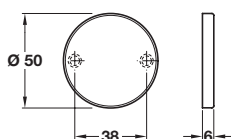

- Concealed fixing
- Fixing screws included
- Aluminium

Finish	Cat. No.
Satin anodised	904.51.151

Order qty: 1 pc

Satin anodised aluminium finish

C Escutcheon, blank

- Concealed fixing
- Fixing screws included
- Aluminium

Finish	Cat. No.
Satin anodised	904.50.151

Order qty: 1 pc

Satin anodised aluminium finish

D Emergency release indicator and inside turn

- Concealed fixing
- 5 mm spindle included
- To suit doors 35-54 mm thick
- Fixing screws included
- Aluminium
- For 5 mm - 8 mm spindle adaptor, see page 124

Finish	Cat. No.
Satin anodised	904.53.151

Order qty: 1 set

Satin anodised aluminium finish

E Emergency release indicator and disabled thumb turn

- Concealed fixing outside
- Face fixing inside
- 5 mm spindle included
- To suit doors 35-54 mm thick
- Fixing screws included
- Aluminium
- For 5 mm - 8 mm spindle adaptor, see page 124