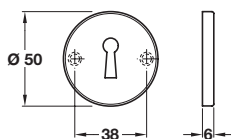

A Escutcheon, profile cylinder

- Concealed fixing
- Fixing screws included
- Aluminium

Finish	Cat. No.
Satin anodised	904.52.151

Order qty: 1 pc

Satin anodised aluminium finish

B Escutcheon, standard keyway

- Concealed fixing
- Fixing screws included
- Aluminium

Finish	Cat. No.
Satin anodised	904.51.151

Order qty: 1 pc

Satin anodised aluminium finish

C Escutcheon, blank

- Concealed fixing
- Fixing screws included
- Aluminium

Finish	Cat. No.
Satin anodised	904.50.151

Order qty: 1 pc

Satin anodised aluminium finish

D Emergency release indicator and inside turn

- Concealed fixing
- 5 mm spindle included
- To suit doors 35-54 mm thick
- Fixing screws included
- Aluminium
- For 5 mm - 8 mm spindle adaptor, see page 124

Finish	Cat. No.
Satin anodised	904.53.151

Order qty: 1 set

Satin anodised aluminium finish

E Emergency release indicator and disabled thumb turn

- Concealed fixing outside
- Face fixing inside
- 5 mm spindle included
- To suit doors 35-54 mm thick
- Fixing screws included
- Aluminium
- For 5 mm - 8 mm spindle adaptor, see page 124