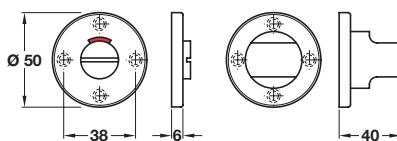

A Escutcheon, profile cylinder

- Concealed fixing
- Fixing screws included
- Aluminium

Finish	Cat. No.
Satin anodised	904.52.151

Order qty: 1 pc

Satin anodised aluminium finish

B Escutcheon, standard keyway

- Concealed fixing
- Fixing screws included
- Aluminium

Finish	Cat. No.
Satin anodised	904.51.151

Order qty: 1 pc

Satin anodised aluminium finish

C Escutcheon, blank

- Concealed fixing
- Fixing screws included
- Aluminium

Finish	Cat. No.
Satin anodised	904.50.151

Order qty: 1 pc

Satin anodised aluminium finish

D Emergency release indicator and inside turn

- Concealed fixing
- 5 mm spindle included
- To suit doors 35-54 mm thick
- Fixing screws included
- Aluminium
- For 5 mm - 8 mm spindle adaptor, see page 124

Finish	Cat. No.
Satin anodised	904.53.151

Order qty: 1 set

Satin anodised aluminium finish

E Emergency release indicator and disabled thumb turn

- Concealed fixing outside
- Face fixing inside
- 5 mm spindle included
- To suit doors 35-54 mm thick
- Fixing screws included
- Aluminium
- For 5 mm - 8 mm spindle adaptor, see page 124