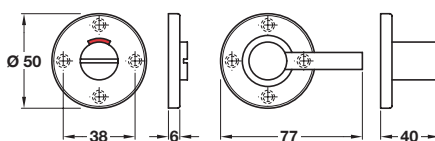

E Emergency release indicator and disabled thumb turn

- Concealed fixing outside
- Face fixing inside
- 5 mm spindle included
- To suit doors 35-54 mm thick
- Fixing screws included
- Aluminium
- For 5 mm - 8 mm spindle adaptor, see page 124

Finish	Cat. No.
Satin anodised	904.54.151

Order qty: 1 set