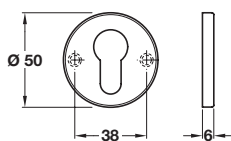

A Escutcheon, profile cylinder

- Concealed fixing
- Fixing screws included
- Aluminium

Finish	Cat. No.
Satin anodised	904.52.151

Order qty: 1 pc

Satin anodised aluminium finish

B Escutcheon, standard keyway

- Concealed fixing
- Fixing screws included
- Aluminium

Finish	Cat. No.
Satin anodised	904.51.151

Order qty: 1 pc

Satin anodised aluminium finish

C Escutcheon, blank

- Concealed fixing
- Fixing screws included
- Aluminium

Finish	Cat. No.
Satin anodised	904.50.151

Order qty: 1 pc

Satin anodised aluminium finish

D Emergency release indicator and inside turn

- Concealed fixing
- 5 mm spindle included
- To suit doors 35-54 mm thick
- Fixing screws included
- Aluminium
- For 5 mm - 8 mm spindle adaptor, see page 124

Finish	Cat. No.
Satin anodised	904.53.151

Order qty: 1 set

Satin anodised aluminium finish

E Emergency release indicator and disabled thumb turn

- Concealed fixing outside
- Face fixing inside
- 5 mm spindle included
- To suit doors 35-54 mm thick
- Fixing screws included
- Aluminium
- For 5 mm - 8 mm spindle adaptor, see page 124