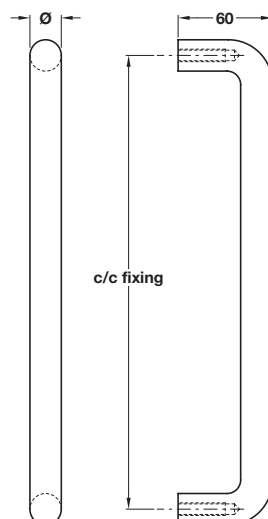

A Ø 20 or Ø 22 mm pull handle

- Single pull handle
- Back fixing only
- Fixings included
- To suit doors up to **54 mm** thick
- Satin anodised aluminium
- Matching lever handles available, see page **99**

c/c fixing	Ø 20 mm	Ø 22 mm
150 mm	905.01.011	905.01.021
225 mm	905.01.012	905.01.022
300 mm	905.01.013	905.01.023
425 mm	905.01.014	905.01.024
600 mm	905.01.016	905.01.026

Order qty: 1 pc