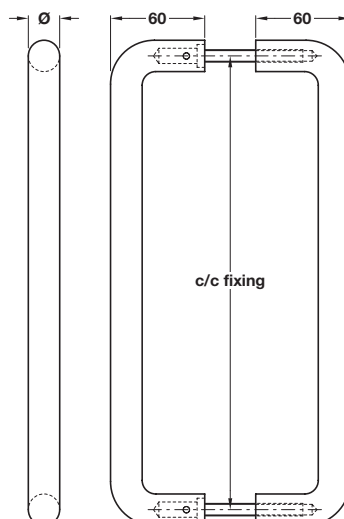

B Ø 20 or Ø 22 mm pull handle

- Pair of pull handles
- Back to back fixing
- Fixings included
- To suit doors up to **54 mm** thick
- Satin anodised aluminium
- Matching lever handles available, see page **99**

c/c fixing	Ø 20 mm	Ø 22 mm
150 mm	905.01.031	905.01.041
225 mm	905.01.032	905.01.042
300 mm	905.01.033	905.01.043
425 mm	905.01.034	905.01.044
600 mm	905.01.036	905.01.046

Order qty: 1 pair