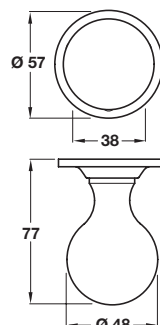

1

Knobs **A-D** have microtite spindle

Items A-D.
Catalogue shows... '1 set'
Correct order qty is 1 pair

A Traditional bun knobs, Ø 51 mm

- Pair of knobs on **unsprung** face fixing roses
- Grub screw fixing on 8 mm microtite spindle
- To suit doors **35-65** mm thick
- Fixings included
- Brass
- Matching escutcheons available, see page **206**
- Spindle type, see page **123** for details
- For recommended locks, see **Section 2** pages **82-83**

Finish	Cat. No.
Polished brass	900.70.811
Satin nickel	900.70.816
Rustic bronze	900.70.810

Order qty: **1 pair**

Satin nickel finish

C Traditional oval knobs

- Pair of knobs on **unsprung** face fixing roses
- Grub screw fixing on 8 mm microtite spindle
- To suit doors **35-65** mm thick
- Fixings included
- Brass
- Matching escutcheons available, see page **206**
- Spindle type, see page **123** for details
- For recommended locks, see **Section 2** pages **82-83**

Finish	Cat. No.
Polished brass	900.70.891
Satin nickel	900.70.896
Rustic bronze	900.70.890

Order qty: **1 pair**

Polished brass finish

D Traditional ball knobs, Ø 48 mm

- Pair of knobs on **unsprung** face fixing roses
- Grub screw fixing on 8 mm microtite spindle
- To suit doors **35-65** mm thick
- Fixings included
- Brass
- Matching escutcheons available, see page **206**
- Spindle type, see page **123** for details
- For recommended locks, see **Section 2** pages **82-83**

Finish	Cat. No.
Polished brass	900.70.851
Satin nickel	900.70.856
Polished chrome	900.70.852
Rustic bronze	900.70.850

Order qty: **1 pair**

Satin nickel finish

TCH-A1 2008, HUK. Dimensional data not binding. We reserve the right to alter specifications without notice.