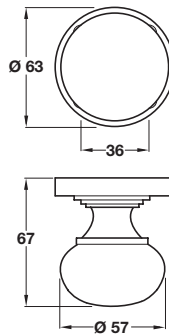

1

Knobs **A-D** have microtite spindle

Items A-D.
Catalogue shows... '1 set'
Correct order qty is 1 pair

A Traditional bun knobs, Ø 51 mm

- Pair of knobs on **unsprung** face fixing roses
- Grub screw fixing on 8 mm microtite spindle
- To suit doors **35-65** mm thick
- Fixings included
- Brass
- Matching escutcheons available, see page **206**
- Spindle type, see page **123** for details
- For recommended locks, see **Section 2** pages **82-83**

Finish	Cat. No.
Polished brass	900.70.801
Satin nickel	900.70.806
Rustic bronze	900.70.800

Order qty: **1 pair**

Polished brass finish

B Traditional bun knobs, Ø 57 mm

- Pair of knobs on **unsprung** face fixing roses
- Grub screw fixing on 8 mm microtite spindle
- To suit doors **35-65** mm thick
- Fixings included
- Brass
- Matching escutcheons available, see page **206**
- Spindle type, see page **123** for details
- For recommended locks, see **Section 2** pages **82-83**

Finish	Cat. No.
Polished brass	900.70.811
Satin nickel	900.70.816
Rustic bronze	900.70.810

Order qty: **1 pair**

Satin nickel finish

C Traditional oval knobs

- Pair of knobs on **unsprung** face fixing roses
- Grub screw fixing on 8 mm microtite spindle
- To suit doors **35-65** mm thick
- Fixings included
- Brass
- Matching escutcheons available, see page **206**
- Spindle type, see page **123** for details
- For recommended locks, see **Section 2** pages **82-83**

Finish	Cat. No.
Polished brass	900.70.891
Satin nickel	900.70.896
Rustic bronze	900.70.890

Order qty: **1 pair**

Polished brass finish

D Traditional ball knobs, Ø 48 mm

- Pair of knobs on **unsprung** face fixing roses
- Grub screw fixing on 8 mm microtite spindle
- To suit doors **35-65** mm thick
- Fixings included
- Brass
- Matching escutcheons available, see page **206**
- Spindle type, see page **123** for details
- For recommended locks, see **Section 2** pages **82-83**