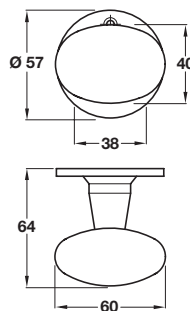

1

Knobs **A-D** have microtite spindle

Items A-D.
Catalogue shows... '1 set'
Correct order qty is 1 pair

A Traditional bun knobs, Ø 51 mm

- Pair of knobs on **unsprung** face fixing roses
- Grub screw fixing on 8 mm microtite spindle
- To suit doors **35-65** mm thick
- Fixings included
- Brass
- Matching escutcheons available, see page **206**
- Spindle type, see page **123** for details
- For recommended locks, see **Section 2** pages **82-83**

Finish	Cat. No.
Polished brass	900.70.801
Satin nickel	900.70.806
Rustic bronze	900.70.800

Order qty: **1 pair**

Polished brass finish

B Traditional bun knobs, Ø 57 mm

- Pair of knobs on **unsprung** face fixing roses
- Grub screw fixing on 8 mm microtite spindle
- To suit doors **35-65** mm thick
- Fixings included
- Brass
- Matching escutcheons available, see page **206**
- Spindle type, see page **123** for details
- For recommended locks, see **Section 2** pages **82-83**

Finish	Cat. No.
Polished brass	900.70.811
Satin nickel	900.70.816
Rustic bronze	900.70.810

Order qty: **1 pair**

Satin nickel finish

C Traditional oval knobs

- Pair of knobs on **unsprung** face fixing roses
- Grub screw fixing on 8 mm microtite spindle
- To suit doors **35-65** mm thick
- Fixings included
- Brass
- Matching escutcheons available, see page **206**
- Spindle type, see page **123** for details
- For recommended locks, see **Section 2** pages **82-83**

Finish	Cat. No.
Polished brass	900.70.891
Satin nickel	900.70.896
Rustic bronze	900.70.890

Order qty: **1 pair**

Polished brass finish

D Traditional ball knobs, Ø 48 mm

- Pair of knobs on **unsprung** face fixing roses
- Grub screw fixing on 8 mm microtite spindle
- To suit doors **35-65** mm thick
- Fixings included
- Brass
- Matching escutcheons available, see page **206**
- Spindle type, see page **123** for details
- For recommended locks, see **Section 2** pages **82-83**