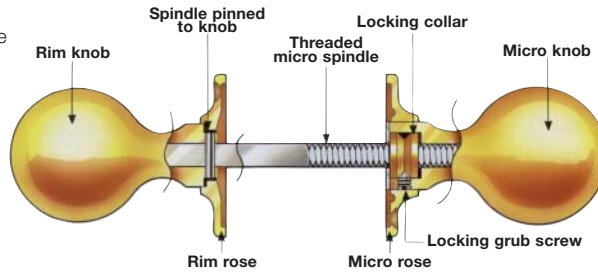

1

Knobs **A-D** have microtite spindle

Items A-D.
Catalogue shows... '1 set'
Correct order qty is 1 pair

A Traditional bun knobs, Ø 51 mm

- Pair of knobs on **unsprung** face fixing roses
- Grub screw fixing on 8 mm microtite spindle
- To suit doors **35-65** mm thick
- Fixings included
- Brass
- Matching escutcheons available, see page **206**
- Spindle type, see page **123** for details
- For recommended locks, see **Section 2** pages **82-83**

Finish	Cat. No.
Polished brass	900.70.801
Satin nickel	900.70.806
Rustic bronze	900.70.800

Order qty: **1 pair**

Polished brass finish

B Traditional bun knobs, Ø 57 mm

- Pair of knobs on **unsprung** face fixing roses
- Grub screw fixing on 8 mm microtite spindle
- To suit doors **35-65** mm thick
- Fixings included
- Brass
- Matching escutcheons available, see page **206**
- Spindle type, see page **123** for details
- For recommended locks, see **Section 2** pages **82-83**

Finish	Cat. No.
Polished brass	900.70.811
Satin nickel	900.70.816
Rustic bronze	900.70.810

Order qty: **1 pair**

Satin nickel finish

C Traditional oval knobs

- Pair of knobs on **unsprung** face fixing roses
- Grub screw fixing on 8 mm microtite spindle
- To suit doors **35-65** mm thick
- Fixings included
- Brass
- Matching escutcheons available, see page **206**
- Spindle type, see page **123** for details
- For recommended locks, see **Section 2** pages **82-83**

Finish	Cat. No.
Polished brass	900.70.891
Satin nickel	900.70.896
Rustic bronze	900.70.890

Order qty: **1 pair**

Polished brass finish

D Traditional ball knobs, Ø 48 mm

- Pair of knobs on **unsprung** face fixing roses
- Grub screw fixing on 8 mm microtite spindle
- To suit doors **35-65** mm thick
- Fixings included
- Brass
- Matching escutcheons available, see page **206**
- Spindle type, see page **123** for details
- For recommended locks, see **Section 2** pages **82-83**