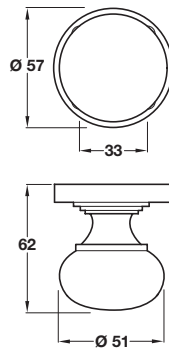

1

Knobs **A-D** have microtite spindle

Items A-D.
Catalogue shows... '1 set'
Correct order qty is 1 pair

A Traditional bun knobs, Ø 51 mm

- Pair of knobs on **unsprung** face fixing roses
- Grub screw fixing on 8 mm microtite spindle
- To suit doors **35-65** mm thick
- Fixings included
- Brass
- Matching escutcheons available, see page **206**
- Spindle type, see page **123** for details
- For recommended locks, see **Section 2** pages **82-83**

Finish	Cat. No.
Polished brass	900.70.801
Satin nickel	900.70.806
Rustic bronze	900.70.800

Order qty: **1 pair**

Polished brass finish

B Traditional bun knobs, Ø 57 mm

- Pair of knobs on **unsprung** face fixing roses
- Grub screw fixing on 8 mm microtite spindle
- To suit doors **35-65** mm thick
- Fixings included
- Brass
- Matching escutcheons available, see page **206**
- Spindle type, see page **123** for details
- For recommended locks, see **Section 2** pages **82-83**

Finish	Cat. No.
Polished brass	900.70.811
Satin nickel	900.70.816
Rustic bronze	900.70.810

Order qty: **1 pair**

Satin nickel finish

C Traditional oval knobs

- Pair of knobs on **unsprung** face fixing roses
- Grub screw fixing on 8 mm microtite spindle
- To suit doors **35-65** mm thick
- Fixings included
- Brass
- Matching escutcheons available, see page **206**
- Spindle type, see page **123** for details
- For recommended locks, see **Section 2** pages **82-83**

Finish	Cat. No.
Polished brass	900.70.891
Satin nickel	900.70.896
Rustic bronze	900.70.890

Order qty: **1 pair**

Polished brass finish

D Traditional ball knobs, Ø 48 mm

- Pair of knobs on **unsprung** face fixing roses
- Grub screw fixing on 8 mm microtite spindle
- To suit doors **35-65** mm thick
- Fixings included
- Brass
- Matching escutcheons available, see page **206**
- Spindle type, see page **123** for details
- For recommended locks, see **Section 2** pages **82-83**