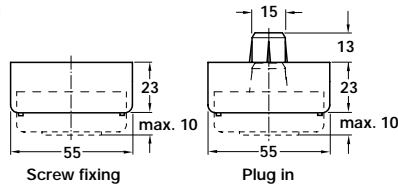

Dimensions in mm

- **A Furniture glides**
- Height: **23 mm**, with max. **10 mm** height adjustment
- Comprises inner and outer element
- Black plastic

**Discontinued** ●  
**Discontinued when stock = 0** +

### A Furniture glides

Height	Screw fixing	Plug in
<b>23 mm</b>	635.91.310	● <del>635.91.320</del>

Packing: 1 and 100 pcs

- **B Adaptors**
- Height: **15, 30** and **45 mm**
- For use with glide **A**
- Black plastic