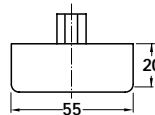

E Adaptor

Cat. No.	● ~~635.92.382~~

Packing: 100 pcs