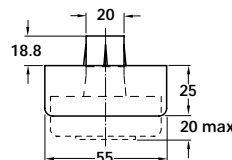

Dimensions in mm

- **A Furniture glides**
- Height: **23 mm**, with max. **10 mm** height adjustment
- Comprises inner and outer element
- Black plastic

**Discontinued** ●  
**Discontinued when stock = 0** +

### B Adaptors

Height	Cat. No.
<b>15 mm</b>	635.91.381
<b>30 mm</b>	● <del>635.91.384</del>

Packing: 1 and 100 pcs

**635.91.386 deleted**

- **C Spacer**
- Height: **5 mm**
- For use with **A** or **A** with **B** to give 5 mm extra height
- Black plastic

### C Spacer

Height	Cat. No.
<b>5 mm</b>	+ <del>635.91.390</del>

Packing: 1 and 100 pcs

Furniture glide D with adaptors E

- **D Furniture glide, plug in**
- Height: **25 mm**, with max. **20 mm** height adjustment
- Adjustable with SW 8 hexagon key
- For knocking into Ø 20 mm through holes
- Black plastic