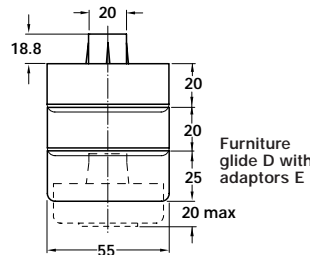

Dimensions in mm

- **A Furniture glides**
- Height: **23 mm**, with max. **10 mm** height adjustment
- Comprises inner and outer element
- Black plastic

**Discontinued** ●  
**Discontinued when stock = 0** +

### A Furniture glides

Height	Screw fixing	Plug in
<b>23 mm</b>	635.91.310	● <del>635.91.320</del>

Packing: 1 and 100 pcs

- **B Adaptors**
- Height: **15, 30** and **45 mm**
- For use with glide **A**
- Black plastic

### B Adaptors

Height	Cat. No.
<b>15 mm</b>	635.91.381
<b>30 mm</b>	● <del>635.91.384</del>

Packing: 1 and 100 pcs

**635.91.386 deleted**

- **C Spacer**
- Height: **5 mm**
- For use with **A** or **A** with **B** to give 5 mm extra height
- Black plastic

### C Spacer

Height	Cat. No.
<b>5 mm</b>	+ <del>635.91.390</del>

Packing: 1 and 100 pcs

Furniture glide D with adaptors E

- **D Furniture glide, plug in**
- Height: **25 mm**, with max. **20 mm** height adjustment
- Adjustable with SW 8 hexagon key
- For knocking into Ø 20 mm through holes
- Black plastic