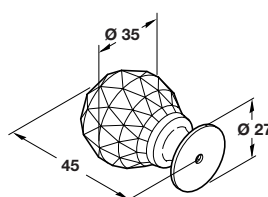

Fixings shown on page 1.116

Dimensions in mm

- **A Swirl knobs, Ø 25 mm**
- Crystal glass knob with brass base

Item A.
Catalogue shows 25 mm
Correct dimension is
20 mm

Please note: Glass balls are hand made which may cause a slight variation in size

Packing: 1 pc

Re-instated

- **E Crystal knobs, Ø 30 mm**
- Crystal glass knob with brass base

E Crystal knobs, Ø 30 mm

Knob/base	Cat. No.
Transparent/polished brass	139.60.482
Transparent/polished chrome	139.60.422

Packing: 1 pc

Re-instated

Item E.
Catalogue shows 39 mm
Correct dimension is
42 mm

- **F Crystal knobs, Ø 35 mm**
- Crystal glass knob with brass base

F Crystal knobs, Ø 35 mm

Knob/base	Cat. No.
Transparent/polished brass	139.60.483
Transparent/polished chrome	139.60.423