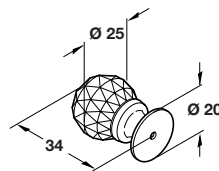

D Crystal knobs, Ø 25 mm

Knob/base	Cat. No.
Transparent/polished brass	139.60.481
Transparent/polished chrome	139.60.421

Packing: 1 pc

Re-instated