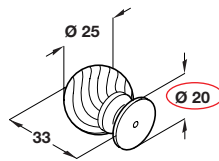

Fixings shown on page 1.116

Dimensions in mm

- **A Swirl knobs, Ø 25 mm**
- Crystal glass knob with brass base

Item A.
Catalogue shows 25 mm
Correct dimension is
20 mm

Please note: Glass balls are hand made which may cause a slight variation in size

A Swirl knobs, Ø 25 mm

Knob/base	Cat. No.
Transparent/polished brass	● 139.62.481
Matt/polished chrome	139.62.021

Packing: 1 pc

- **B Swirl knobs, Ø 29 mm**
- Crystal glass knob with brass base

B Swirl knobs, Ø 29 mm

Knob/base	Cat. No.
Transparent/polished brass	● 139.62.482
Transparent/polished chrome	● 139.62.422
Matt/polished brass	● 139.62.082

Packing: 1 pc

- **C Swirl knobs, Ø 35 mm**
- Crystal glass knob with brass base

Packing: 1 pc

Re-instated

Item E.
Catalogue shows 39 mm
Correct dimension is
42 mm

- **F Crystal knobs, Ø 35 mm**
- Crystal glass knob with brass base

F Crystal knobs, Ø 35 mm

Knob/base	Cat. No.
Transparent/polished brass	139.60.483
Transparent/polished chrome	139.60.423