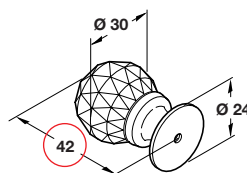

E Crystal knobs, Ø 30 mm

Knob/base	Cat. No.
Transparent/polished brass	139.60.482
Transparent/polished chrome	139.60.422

Packing: 1 pc

Re-instated

Item E.
Catalogue shows 39 mm
Correct dimension is
42 mm