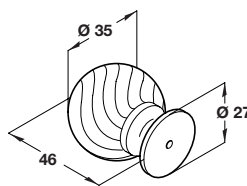

Fixings shown on page 1.116

Dimensions in mm

- **A Swirl knobs, Ø 25 mm**
- Crystal glass knob with brass base

Item A.
Catalogue shows 25 mm
Correct dimension is
20 mm

Please note: Glass balls are hand made which may cause a slight variation in size

A Swirl knobs, Ø 25 mm

Knob/base	Cat. No.
Transparent/polished brass	● 139.62.481
Matt/polished chrome	139.62.021

Packing: 1 pc

- **B Swirl knobs, Ø 29 mm**
- Crystal glass knob with brass base

B Swirl knobs, Ø 29 mm

Knob/base	Cat. No.
Transparent/polished brass	● 139.62.482
Transparent/polished chrome	● 139.62.422
Matt/polished brass	● 139.62.082

Packing: 1 pc

- **C Swirl knobs, Ø 35 mm**
- Crystal glass knob with brass base

Packing: 1 pc

Re-instated

Item E.
Catalogue shows 39 mm
Correct dimension is
42 mm

- **F Crystal knobs, Ø 35 mm**
- Crystal glass knob with brass base

F Crystal knobs, Ø 35 mm

Knob/base	Cat. No.
Transparent/polished brass	139.60.483
Transparent/polished chrome	139.60.423