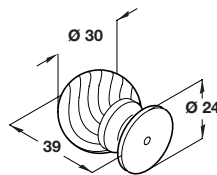

Fixings shown on page 1.116

Dimensions in mm

- **A Swirl knobs, Ø 25 mm**
- Crystal glass knob with brass base

Item A.
Catalogue shows 25 mm
Correct dimension is
20 mm

Please note: Glass balls are hand made which may cause a slight variation in size

A Swirl knobs, Ø 25 mm

Knob/base	Cat. No.
Transparent/polished brass	● 139.62.481
Matt/polished chrome	139.62.021

Packing: 1 pc

- **B Swirl knobs, Ø 29 mm**
- Crystal glass knob with brass base

B Swirl knobs, Ø 29 mm

Knob/base	Cat. No.
Transparent/polished brass	● 139.62.482
Transparent/polished chrome	● 139.62.422
Matt/polished brass	● 139.62.082

Packing: 1 pc

- **C Swirl knobs, Ø 35 mm**
- Crystal glass knob with brass base

Packing: 1 pc

Re-instated

Item E.
Catalogue shows 39 mm
Correct dimension is
42 mm

- **F Crystal knobs, Ø 35 mm**
- Crystal glass knob with brass base

F Crystal knobs, Ø 35 mm

Knob/base	Cat. No.
Transparent/polished brass	139.60.483
Transparent/polished chrome	139.60.423