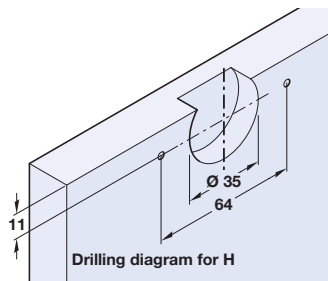

Mixfront

Top track soffit fixing

Bottom track groove mounted in door

With recessed, screw fixing housing for clip on running gear

Door thickness d	16 mm	19 mm
Dim. a	7 mm	10 mm
Dim. b	5 mm	2 mm
Dim. c	10 mm	5 mm
Dim. e	10 mm	10 mm

Usual door configuration

To fasten upper track **A**, the upper carcass must be min. 19 mm thick

To fasten upper track **B**, the upper carcass must be min. 19 mm thick. **Not suitable for hardwood**

To fasten upper track **C**, the upper carcass must be min. 30 mm thick

Drilling diagram for H

EKU Clipo 16SH Mixfront tracks and channels

Item	Description	Base material and finish	2.5 m	3.5 m
A Top track	for gluing into groove	Bright aluminium	405.87.052	405.87.053
B Top track	swivel lug soffit fixing at 100 mm intervals	Bright aluminium	405.87.062	405.87.063
C Top track	screw holes for soffit fixing into a groove	Bright aluminium	405.87.072	405.87.073
L Lower guide profile	ribbed for press-fit installation, for use with guide K	Anthracite plastic	405.98.516	405.98.525