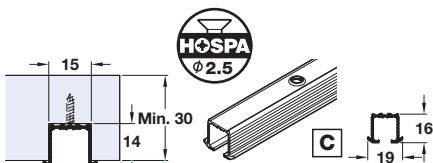

Fittings for Straight Sliding Timber Cabinet Doors

EKU Clipo 16SH Mixfront Fittings with Boss-Type Housing

- **Application:** High quality straight sliding top hung cupboard door gear for domestic or light-duty commercial furniture. Concealed fittings
- **Range:** Maximum door weight **16 kg**
For door thickness **16 and 19 mm**
- Fittings are supplied in sets for 2 doors
- Choice of three types of top track installations

Mixfront

Top track soffit fixing

Bottom track groove mounted in door

With recessed, screw fixing housing for clip on running gear

Door thickness d	16 mm	19 mm
Dim. a	7 mm	10 mm
Dim. b	5 mm	2 mm
Dim. c	10 mm	5 mm
Dim. e	10 mm	10 mm

Usual door configuration

To fasten upper track **A**, the upper carcass must be min. 19 mm thick

To fasten upper track **B**, the upper carcass must be min. 19 mm thick. **Not suitable for hardwood**

To fasten upper track **C**, the upper carcass must be min. 30 mm thick

Drilling diagram for H

EKU Clipo 16SH Mixfront tracks and channels

Item	Description	Base material and finish	2.5 m	3.5 m
A Top track	for gluing into groove	Bright aluminium	405.87.052	405.87.053
B Top track	swivel lug soffit fixing at 100 mm intervals	Bright aluminium	405.87.062	405.87.063
C Top track	screw holes for soffit fixing into a groove	Bright aluminium	405.87.072	405.87.073
L Lower guide profile	ribbed for press-fit installation, for use with guide K	Anthracite plastic	405.98.516	405.98.525