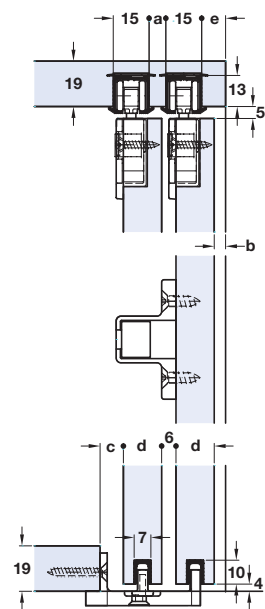

Fittings for Straight Sliding Timber Cabinet Doors

EKU Clipo 16SH Mixfront Fittings with Boss-Type Housing

- **Application:** High quality straight sliding top hung cupboard door gear for domestic or light-duty commercial furniture. Concealed fittings
- **Range:** Maximum door weight **16 kg**
For door thickness **16 and 19 mm**
- Fittings are supplied in sets for 2 doors
- Choice of three types of top track installations

Mixfront

Top track soffit fixing

Bottom track groove mounted in door

With recessed, screw fixing housing for clip on running gear

Door thickness d	16 mm	19 mm
Dim. a	7 mm	10 mm
Dim. b	5 mm	2 mm
Dim. c	10 mm	5 mm
Dim. e	10 mm	10 mm

Usual door configuration

To fasten upper track **A**, the upper carcass must be min. 19 mm thick

To fasten upper track **B**, the upper carcass must be min. 19 mm thick. **Not suitable for hardwood**

To fasten upper track **C**, the upper carcass must be min. 30 mm thick

Drilling diagram for H

EKU Clipo 16SH Mixfront tracks and channels

Item	Description	Base material and finish	2.5 m	3.5 m
A Top track	for gluing into groove	Bright aluminium	405.87.052	405.87.053
B Top track	swivel lug soffit fixing at 100 mm intervals	Bright aluminium	405.87.062	405.87.063
C Top track	screw holes for soffit fixing into a groove	Bright aluminium	405.87.072	405.87.073
L Lower guide profile	ribbed for press-fit installation, for use with guide K	Anthracite plastic	405.98.516	405.98.525