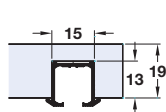

Mixfront

Top track soffit fixing

Bottom track groove mounted in door

With recessed, screw fixing housing for clip on running gear

Door thickness d	16 mm	19 mm
Dim. a	7 mm	10 mm
Dim. b	5 mm	2 mm
Dim. c	10 mm	5 mm
Dim. e	10 mm	10 mm

Usual door configuration

To fasten upper track **A**, the upper carcass must be min. 19 mm thick

To fasten upper track **B**, the upper carcass must be min. 19 mm thick. **Not suitable for hardwood**

To fasten upper track **C**, the upper carcass must be min. 30 mm thick

Drilling diagram for H

EKU Clipo 16SH Mixfront tracks and channels

Item	Description	Base material and finish	2.5 m	3.5 m
A Top track	for gluing into groove	Bright aluminium	405.87.052	405.87.053
B Top track	swivel lug soffit fixing at 100 mm intervals	Bright aluminium	405.87.062	405.87.063
C Top track	screw holes for soffit fixing into a groove	Bright aluminium	405.87.072	405.87.073
L Lower guide profile	ribbed for press-fit installation, for use with guide K	Anthracite plastic	405.98.516	405.98.525