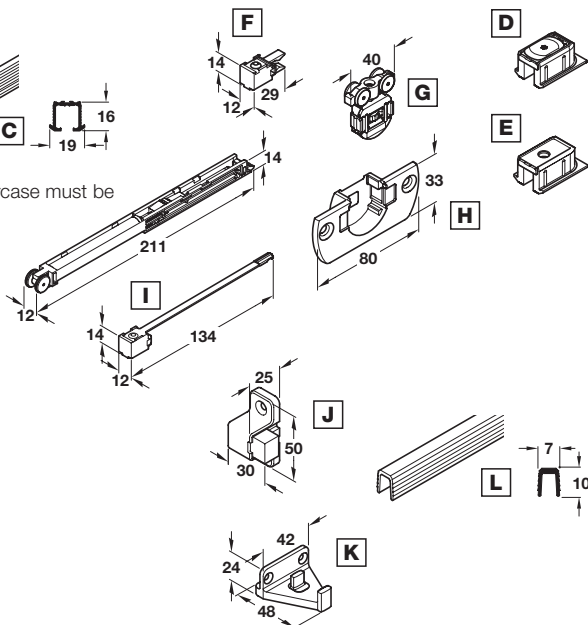

Mixfront

Top track soffit fixing

Bottom track groove mounted in door

With recessed, screw fixing housing for clip on running gear

Door thickness d	16 mm	19 mm
Dim. a	7 mm	10 mm
Dim. b	5 mm	2 mm
Dim. c	10 mm	5 mm
Dim. e	10 mm	10 mm

Usual door configuration

To fasten upper track **A**, the upper carcass must be min. 19 mm thick

To fasten upper track **B**, the upper carcass must be min. 19 mm thick. **Not suitable for hardwood**

To fasten upper track **C**, the upper carcass must be min. 30 mm thick

Drilling diagram for H

EKU Clipo 16SH Mixfront tracks and channels

Item	Description	Base material and finish	2.5 m	3.5 m
A Top track	for gluing into groove	Bright aluminium	405.87.052	405.87.053
B Top track	swivel lug soffit fixing at 100 mm intervals	Bright aluminium	405.87.062	405.87.063
C Top track	screw holes for soffit fixing into a groove	Bright aluminium	405.87.072	405.87.073
L Lower guide profile	ribbed for press-fit installation, for use with guide K	Anthracite plastic	405.98.516	405.98.525

EKU Clipo 16SH Mixfront fitting sets

Item	Description	Base material and finish	For 2 doors	
F Track stopper	for top tracks	Grey plastic	2 pcs	
G Running gear	for sliding into housing H , height adjustable +2/-1 mm	Anthracite plastic	4 pcs	
H Housing	for groove mounting in top edge of door, screw fixing	Anthracite plastic	4 pcs	
J Soft close	screw fixing	Grey plastic	1 pc	
K Guide	press-fit, for infront doors	Anthracite plastic	1 pc	
Cat. No.			405.82.118	
Additional items available to order			Order qty	Cat. No.
D End piece	for top track B , with swivel lug	Grey plastic	1 pc	405.83.180
E End piece	for top track C , screw fixing	Grey plastic	1 pc	405.83.181
I Soft close mechanism	optional, screw fixing to housing H	Grey plastic	1 set	405.10.070