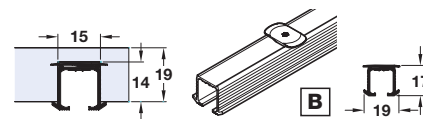

Fittings for Straight Sliding Timber Cabinet Doors

EKU Clipo 16SH Mixfront Fittings with Boss-Type Housing

- **Application:** High quality straight sliding top hung cupboard door gear for domestic or light-duty commercial furniture. Concealed fittings
- **Range:** Maximum door weight **16 kg**
For door thickness **16 and 19 mm**
- Fittings are supplied in sets for 2 doors
- Choice of three types of top track installations

Mixfront

Top track soffit fixing

Bottom track groove mounted in door

With recessed, screw fixing housing for clip on running gear

Door thickness d	16 mm	19 mm
Dim. a	7 mm	10 mm
Dim. b	5 mm	2 mm
Dim. c	10 mm	5 mm
Dim. e	10 mm	10 mm

Usual door configuration

To fasten upper track **A**, the upper carcass must be min. 19 mm thick

To fasten upper track **B**, the upper carcass must be min. 19 mm thick. **Not suitable for hardwood**

To fasten upper track **C**, the upper carcass must be min. 30 mm thick

Drilling diagram for H

EKU Clipo 16SH Mixfront tracks and channels

Item	Description	Base material and finish	2.5 m	3.5 m
A Top track	for gluing into groove	Bright aluminium	405.87.052	405.87.053
B Top track	swivel lug soffit fixing at 100 mm intervals	Bright aluminium	405.87.062	405.87.063
C Top track	screw holes for soffit fixing into a groove	Bright aluminium	405.87.072	405.87.073
L Lower guide profile	ribbed for press-fit installation, for use with guide K	Anthracite plastic	405.98.516	405.98.525