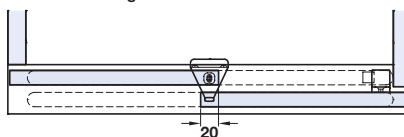

Fittings for Straight Sliding Timber Cabinet Doors

EKU Clipo 16SH Mixfront Fittings with Boss-Type Housing

- **Application:** High quality straight sliding top hung cupboard door gear for domestic or light-duty commercial furniture. Concealed fittings
- **Range:** Maximum door weight **16 kg**
For door thickness **16 and 19 mm**
- Fittings are supplied in sets for 2 doors
- Choice of three types of top track installations

Mixfront

Top track soffit fixing

Bottom track groove mounted in door

With recessed, screw fixing housing for clip on running gear

Door thickness d	16 mm	19 mm
Dim. a	7 mm	10 mm
Dim. b	5 mm	2 mm
Dim. c	10 mm	5 mm
Dim. e	10 mm	10 mm

Usual door configuration

To fasten upper track **A**, the upper carcass must be min. 19 mm thick

To fasten upper track **B**, the upper carcass must be min. 19 mm thick. **Not suitable for hardwood**

To fasten upper track **C**, the upper carcass must be min. 30 mm thick

Drilling diagram for H

EKU Clipo 16SH Mixfront tracks and channels

Item	Description	Base material and finish	2.5 m	3.5 m
A Top track	for gluing into groove	Bright aluminium	405.87.052	405.87.053
B Top track	swivel lug soffit fixing at 100 mm intervals	Bright aluminium	405.87.062	405.87.063
C Top track	screw holes for soffit fixing into a groove	Bright aluminium	405.87.072	405.87.073
L Lower guide profile	ribbed for press-fit installation, for use with guide K	Anthracite plastic	405.98.516	405.98.525