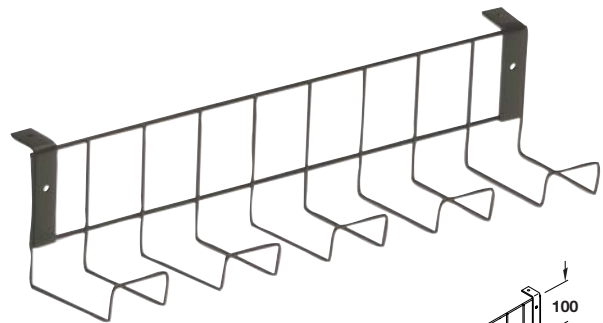

Please note: Cable trunking **A** and **C** and cover **B** are priced and sold in metres. Please order in multiples of metre quantity shown.

A Cable trunking

- Can be used on its own concealed within a desk compartment or with a cover if on screens or walls
- It can be screw fixed or stapled for surface mounting. It can also be recessed into a groove
- Rigid flame retardant PVC

- Soft top allowing cables to be "wiped in"
- For routed groove location in slab-end of desk
- Black plastic

Finish	Cat. No.
Black	822.22.310

Order qty: Multiples of **1.5 metres**

D Cable support

- Black plastic

Cable support	Cat. No.
Cable support	631.30.300

Order qty: 1 pc

E Wire double tier cable channel

- Black powder coated steel wire

Length	Cat. No.
655 mm	631.14.301
855 mm	631.14.302
1055 mm	631.14.303
1455 mm	631.14.304
1655 mm	631.14.305

Order qty: 1 pc

F Wire single tier cable channel

- 1455 mm length* has an additional fixing bracket in the centre
- Black coated steel

Length	Cat. No.
455 mm	631.15.301
855 mm	631.15.302
1455 mm*	631.15.305