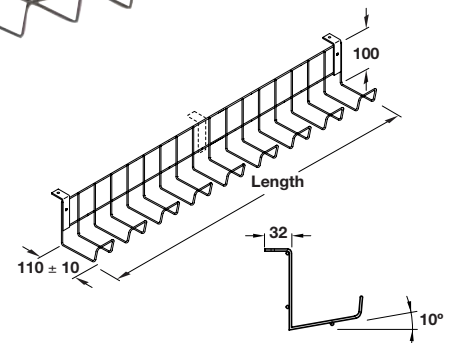

- Soft top allowing cables to be "wiped in"
- For routed groove location in slab-end of desk
- Black plastic

Finish	Cat. No.
Black	822.22.310

Order qty: Multiples of **1.5 metres**

D Cable support

- Black plastic

Cable support	Cat. No.
Cable support	631.30.300

Order qty: 1 pc

E Wire double tier cable channel

- Black powder coated steel wire

Length	Cat. No.
655 mm	631.14.301
855 mm	631.14.302
1055 mm	631.14.303
1455 mm	631.14.304
1655 mm	631.14.305

Order qty: 1 pc

F Wire single tier cable channel

- 1455 mm length* has an additional fixing bracket in the centre
- Black coated steel

Length	Cat. No.
455 mm	631.15.301
855 mm	631.15.302
1455 mm*	631.15.305