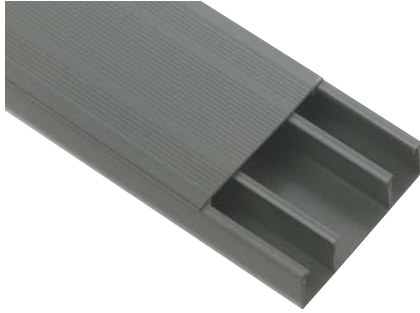

Please note: Cable trunking **A** and **C** and cover **B** are priced and sold in metres. Please order in multiples of metre quantity shown.

A Cable trunking

- Can be used on its own concealed within a desk compartment or with a cover if on screens or walls
- It can be screw fixed or stapled for surface mounting. It can also be recessed into a groove
- Rigid flame retardant PVC

Finish	Cat. No.
Grey	822.20.504
Black	822.20.308

Order qty: Multiples of **2.5 metres**

B Cover

- Use with **A**

Finish	Cat. No.
Grey	822.21.501
Black	822.21.305

Order qty: Multiples of **2.5 metres**

C Cable trunking with soft top

- Soft top allowing cables to be "wiped in"
- For routed groove location in slab-end of desk
- Black plastic

Finish	Cat. No.
Black	822.22.310

Order qty: Multiples of **1.5 metres**

D Cable support

- Black plastic

Cable support	Cat. No.
Cable support	631.30.300

Order qty: 1 pc

E Wire double tier cable channel

- Black powder coated steel wire

Length	Cat. No.
655 mm	631.14.301
855 mm	631.14.302
1055 mm	631.14.303
1455 mm	631.14.304
1655 mm	631.14.305