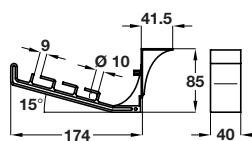

Finish	Cat. No.
Grey	822.20.504
Black	822.20.308

Order qty: Multiples of **2.5 metres**

B Cover

- Use with **A**

Finish	Cat. No.
Grey	822.21.501
Black	822.21.305

Order qty: Multiples of **2.5 metres**

C Cable trunking with soft top

- Soft top allowing cables to be "wiped in"
- For routed groove location in slab-end of desk
- Black plastic

Finish	Cat. No.
Black	822.22.310

Order qty: Multiples of **1.5 metres**

D Cable support

- Black plastic

Cable support	Cat. No.
Cable support	631.30.300

Order qty: 1 pc

E Wire double tier cable channel

- Black powder coated steel wire

Length	Cat. No.
655 mm	631.14.301
855 mm	631.14.302
1055 mm	631.14.303
1455 mm	631.14.304
1655 mm	631.14.305

Order qty: 1 pc

F Wire single tier cable channel

- 1455 mm length* has an additional fixing bracket in the centre
- Black coated steel

Length	Cat. No.
455 mm	631.15.301
855 mm	631.15.302
1455 mm*	631.15.305