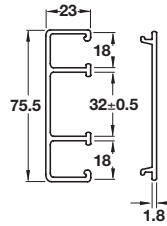

Please note: Cable trunking **A** and **C** and cover **B** are priced and sold in metres. Please order in multiples of metre quantity shown.