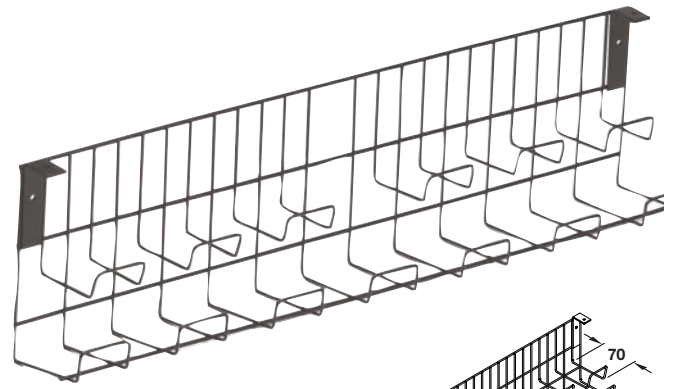

Please note: Cable trunking **A** and **C** and cover **B** are priced and sold in metres. Please order in multiples of metre quantity shown.

A Cable trunking

- Can be used on its own concealed within a desk compartment or with a cover if on screens or walls
- It can be screw fixed or stapled for surface mounting. It can also be recessed into a groove
- Rigid flame retardant PVC

Finish	Cat. No.
Grey	822.20.504
Black	822.20.308

Order qty: Multiples of **2.5 metres**

B Cover

- Use with **A**

Finish	Cat. No.
Grey	822.21.501
Black	822.21.305

Order qty: Multiples of **2.5 metres**

C Cable trunking with soft top

- Soft top allowing cables to be "wiped in"
- For routed groove location in slab-end of desk
- Black plastic

Finish	Cat. No.
Black	822.22.310

Order qty: Multiples of **1.5 metres**

D Cable support

- Black plastic

Cable support	Cat. No.
Cable support	631.30.300

Order qty: 1 pc

E Wire double tier cable channel

- Black powder coated steel wire

Length	Cat. No.
655 mm	631.14.301
855 mm	631.14.302
1055 mm	631.14.303
1455 mm	631.14.304
1655 mm	631.14.305