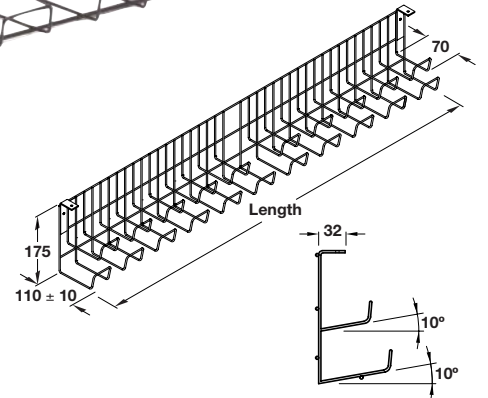

Finish	Cat. No.
Grey	822.20.504
Black	822.20.308

Order qty: Multiples of **2.5 metres**

B Cover

- Use with **A**

Finish	Cat. No.
Grey	822.21.501
Black	822.21.305

Order qty: Multiples of **2.5 metres**

C Cable trunking with soft top

- Soft top allowing cables to be "wiped in"
- For routed groove location in slab-end of desk
- Black plastic

Finish	Cat. No.
Black	822.22.310

Order qty: Multiples of **1.5 metres**

D Cable support

- Black plastic

Cable support	Cat. No.
Cable support	631.30.300

Order qty: 1 pc

E Wire double tier cable channel

- Black powder coated steel wire

Length	Cat. No.
655 mm	631.14.301
855 mm	631.14.302
1055 mm	631.14.303
1455 mm	631.14.304
1655 mm	631.14.305

Order qty: 1 pc

F Wire single tier cable channel

- 1455 mm length* has an additional fixing bracket in the centre
- Black coated steel

Length	Cat. No.
455 mm	631.15.301
855 mm	631.15.302
1455 mm*	631.15.305