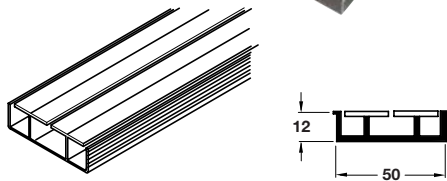

Please note: Cable trunking **A** and **C** and cover **B** are priced and sold in metres. Please order in multiples of metre quantity shown.

A Cable trunking

- Can be used on its own concealed within a desk compartment or with a cover if on screens or walls
- It can be screw fixed or stapled for surface mounting. It can also be recessed into a groove
- Rigid flame retardant PVC

Finish	Cat. No.
Grey	822.20.504
Black	822.20.308

Order qty: Multiples of **2.5 metres**

B Cover

- Use with **A**

Finish	Cat. No.
Grey	822.21.501
Black	822.21.305

Order qty: Multiples of **2.5 metres**

C Cable trunking with soft top

- Soft top allowing cables to be "wiped in"
- For routed groove location in slab-end of desk
- Black plastic

Finish	Cat. No.
Black	822.22.310

Order qty: Multiples of **1.5 metres**

D Cable support

- Black plastic

Cable support	Cat. No.
Cable support	631.30.300

Order qty: 1 pc

E Wire double tier cable channel

- Black powder coated steel wire

Length	Cat. No.
655 mm	631.14.301
855 mm	631.14.302
1055 mm	631.14.303
1455 mm	631.14.304
1655 mm	631.14.305