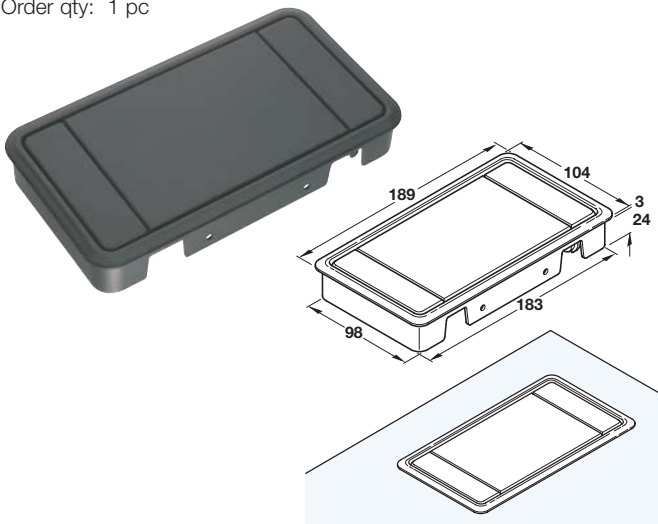

A Rectangular cable outlet, 98 x 242 mm

- For recess mounting in desk top
- 3 sliding cable apertures
- Plastic

Finish	Cat. No.
Grey	429.99.575
Beige	429.99.486
Brown	429.99.173
Black	429.99.379

Order qty: 1 pc

B Rectangular cable outlet, 98 x 183 mm

- For recess mounting in desk top
- 2 cable apertures per reversible end
- Middle section can be reversed and used to hold note paper
- Plastic

Finish	Cat. No.
Grey	429.99.557
Beige	429.99.459
Brown	429.99.155
Black	429.99.351

Order qty: 1 pc

C Paper guides, 30 x 440 mm

- For gluing into apertures of desk top
- Guides paper from 132 column printer
- Plastic

Finish	Cat. No.
Grey	429.98.505
Black	429.98.309

Order qty: Multiples of 5 pcs