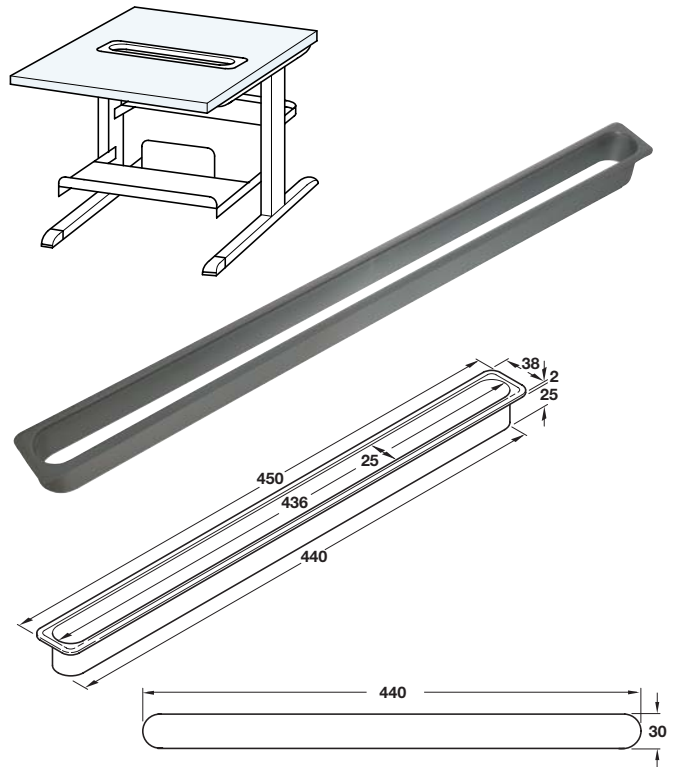

A Rectangular cable outlet, 98 x 242 mm

- For recess mounting in desk top
- 3 sliding cable apertures
- Plastic

Finish	Cat. No.
Grey	429.99.575
Beige	429.99.486
Brown	429.99.173
Black	429.99.379

Order qty: 1 pc

B Rectangular cable outlet, 98 x 183 mm

- For recess mounting in desk top
- 2 cable apertures per reversible end
- Middle section can be reversed and used to hold note paper
- Plastic

Finish	Cat. No.
Grey	429.99.557
Beige	429.99.459
Brown	429.99.155
Black	429.99.351

Order qty: 1 pc

C Paper guides, 30 x 440 mm

- For gluing into apertures of desk top
- Guides paper from 132 column printer
- Plastic

Finish	Cat. No.
Grey	429.98.505
Black	429.98.309

Order qty: Multiples of 5 pcs

D Paper guide, 25 x 318 mm

- For gluing into apertures of desk top
- Guides paper from 80 mm column printer
- Plastic

Finish	Cat. No.
Black	429.98.318

Order qty: 1 pc