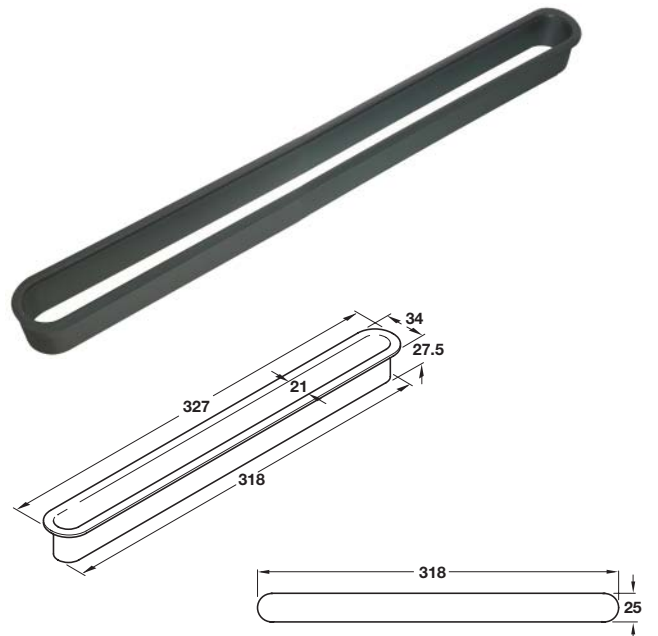

A Rectangular cable outlet, 98 x 242 mm

- For recess mounting in desk top
- 3 sliding cable apertures
- Plastic

Finish	Cat. No.
Grey	429.99.575
Beige	429.99.486
Brown	429.99.173
Black	429.99.379

Order qty: 1 pc

B Rectangular cable outlet, 98 x 183 mm

- For recess mounting in desk top
- 2 cable apertures per reversible end
- Middle section can be reversed and used to hold note paper
- Plastic

Finish	Cat. No.
Grey	429.99.557
Beige	429.99.459
Brown	429.99.155
Black	429.99.351

Order qty: 1 pc

C Paper guides, 30 x 440 mm

- For gluing into apertures of desk top
- Guides paper from 132 column printer
- Plastic

Finish	Cat. No.
Grey	429.98.505
Black	429.98.309

Order qty: Multiples of 5 pcs

D Paper guide, 25 x 318 mm

- For gluing into apertures of desk top
- Guides paper from 80 mm column printer
- Plastic

Finish	Cat. No.
Black	429.98.318

Order qty: 1 pc