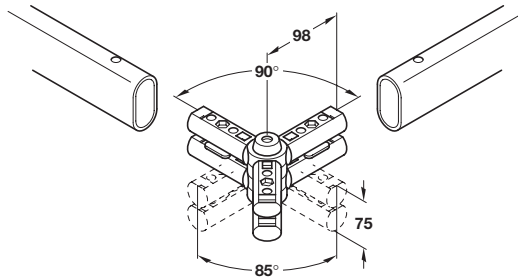

**A Y-joint**

- With tensioning element
- Black plastic

	Cat. No.
Y-joint	654.30.000

Order qty: 1 pc

**B T-joint**

- With tensioning element
- Black plastic

	Cat. No.
T-joint	654.30.020

Order qty: 1 pc

**C Variable angle Y-joint**

- With 1 movable arm
- Pivoting range of about 85°
- With clamping elements
- Bright die-cast aluminium with bright steel centre bush

	Cat. No.
Variable angle Y-joint	654.30.101