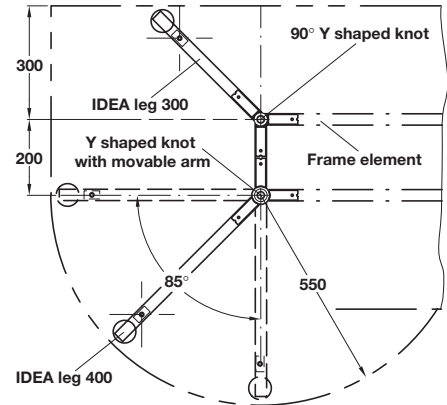

**A Y-joint**

- With tensioning element
- Black plastic

	Cat. No.
Y-joint	654.30.000

Order qty: 1 pc

**B T-joint**

- With tensioning element
- Black plastic

	Cat. No.
T-joint	654.30.020

Order qty: 1 pc

**C Variable angle Y-joint**

- With 1 movable arm
- Pivoting range of about 85°
- With clamping elements
- Bright die-cast aluminium with bright steel centre bush

	Cat. No.
Variable angle Y-joint	654.30.101