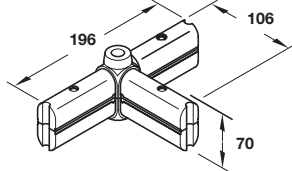

**A Y-joint**

- With tensioning element
- Black plastic

	Cat. No.
Y-joint	654.30.000

Order qty: 1 pc

**B T-joint**

- With tensioning element
- Black plastic

	Cat. No.
T-joint	654.30.020

Order qty: 1 pc

**C Variable angle Y-joint**

- With 1 movable arm
- Pivoting range of about 85°
- With clamping elements
- Bright die-cast aluminium with bright steel centre bush

	Cat. No.
Variable angle Y-joint	654.30.101