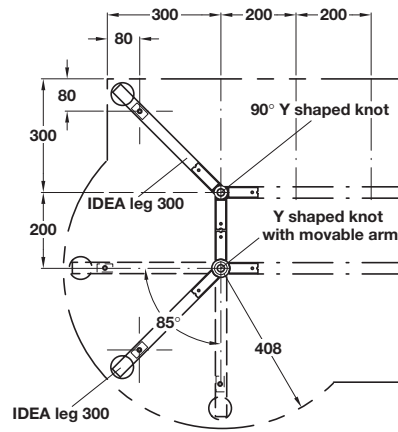

**A Y-joint**

- With tensioning element
- Black plastic

	Cat. No.
Y-joint	654.30.000

Order qty: 1 pc

**B T-joint**

- With tensioning element
- Black plastic

	Cat. No.
T-joint	654.30.020

Order qty: 1 pc

**C Variable angle Y-joint**

- With 1 movable arm
- Pivoting range of about 85°
- With clamping elements
- Bright die-cast aluminium with bright steel centre bush

	Cat. No.
Variable angle Y-joint	654.30.101