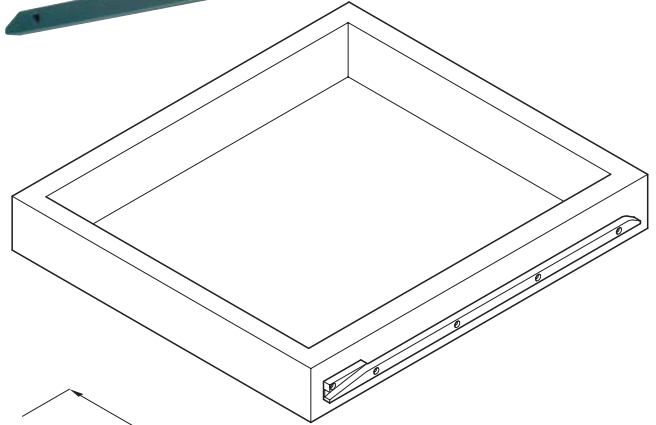

A Filing rails and stop rails

- Filing bar set to suit 380/ 392 mm office filing drawers
- Screw fixing
- Chrome plated steel

For drawer length	Cat. No.
450 mm	559.94.245
500 mm	559.94.250
550 mm	559.94.255

Order qty: 1 set

B Filing rails

- Filing bar set to suit 380/392 mm office filing drawers
- Screw fixing
- Chrome plated steel

For drawer length	Cat. No.
500 mm	427.23.205

Order qty: 1 set

C Anti tilt arm

- Plastic