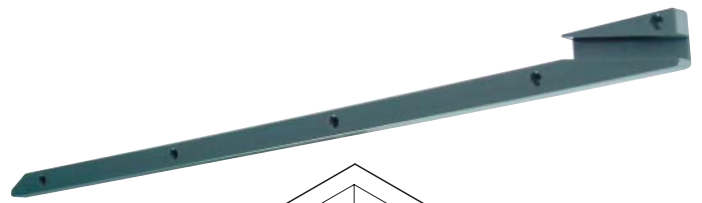

A Filing rails and stop rails

- Filing bar set to suit 380/ 392 mm office filing drawers
- Screw fixing
- Chrome plated steel

For drawer length	Cat. No.
450 mm	559.94.245
500 mm	559.94.250
550 mm	559.94.255

Order qty: 1 set

B Filing rails

- Filing bar set to suit 380/392 mm office filing drawers
- Screw fixing
- Chrome plated steel

For drawer length	Cat. No.
500 mm	427.23.205

Order qty: 1 set

C Anti tilt arm

- Plastic