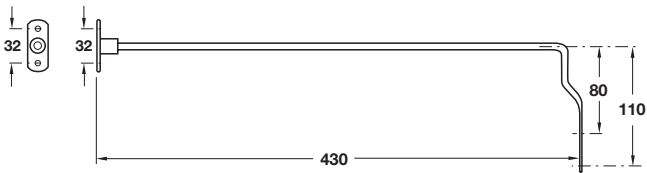

A Filing rails and stop rails

- Filing bar set to suit 380/ 392 mm office filing drawers
- Screw fixing
- Chrome plated steel

For drawer length	Cat. No.
450 mm	559.94.245
500 mm	559.94.250
550 mm	559.94.255

Order qty: 1 set

B Filing rails

- Filing bar set to suit 380/392 mm office filing drawers
- Screw fixing
- Chrome plated steel

For drawer length	Cat. No.
500 mm	427.23.205

Order qty: 1 set

C Anti tilt arm

- Plastic