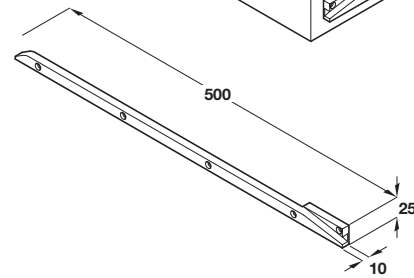

A Filing rails and stop rails

- Filing bar set to suit 380/ 392 mm office filing drawers
- Screw fixing
- Chrome plated steel

For drawer length	Cat. No.
450 mm	559.94.245
500 mm	559.94.250
550 mm	559.94.255

Order qty: 1 set

B Filing rails

- Filing bar set to suit 380/392 mm office filing drawers
- Screw fixing
- Chrome plated steel

For drawer length	Cat. No.
500 mm	427.23.205

Order qty: 1 set

C Anti tilt arm

- Plastic