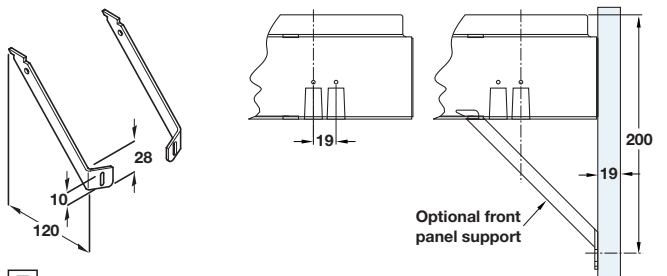

E Drawer front supports

- Screw fixing
- Black zinc-plated steel

	Cat. No.
Drawer front supports	424.76.310

Order qty: 1 kit