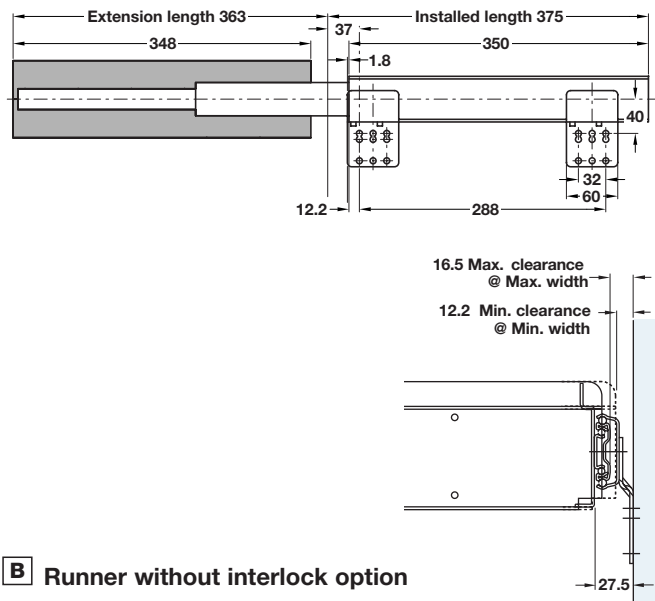

A Runner with interlock option

- Foolscape or A4 versions available
- Includes locking rod
- Order central locking kit separately
- Optional right-hand locking kit available
- Interlock option allows only one frame to be opened at a time
- With heavy duty Z brackets
- Black zinc-plated steel

Type	Cat. No.
A4	424.74.310
Foolscape	424.74.340

Order qty: 1 kit

B Runner without interlock option

- With heavy duty Z brackets
- Black zinc-plated steel

Type	Cat. No.
A4	424.74.320

Order qty: 1 pair

C Runner, 1 x A4

- Direct side panel fixing for filing frame set **A**, shown on page 105
- Black zinc-plated steel

	Cat. No.
Runner	424.74.330

Order qty: 1 pair

D Locking kit

- To suit runner with interlock option
- Consists of:
 - 1x lock cylinder barrel
 - 1x black rosette
 - 1x interlocking slide
 - 1x slide housing