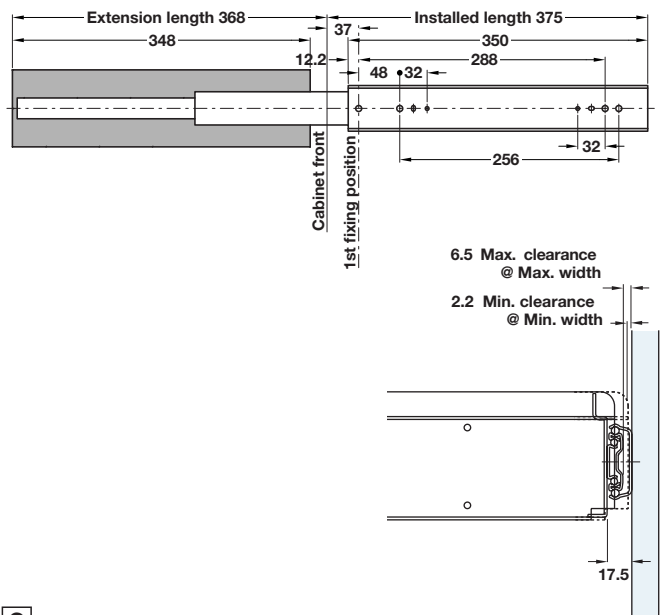

Type	Cat. No.
A4	424.74.310
Foolscape	424.74.340

Order qty: 1 kit

B Runner without interlock option

- With heavy duty Z brackets
- Black zinc-plated steel

Type	Cat. No.
A4	424.74.320

Order qty: 1 pair

C Runner, 1 x A4

- Direct side panel fixing for filing frame set **A**, shown on page 105
- Black zinc-plated steel

	Cat. No.
Runner	424.74.330

Order qty: 1 pair

D Locking kit

- To suit runner with interlock option
- Consists of:
 - 1x lock cylinder barrel
 - 1x black rosette
 - 1x interlocking slide
 - 1x slide housing