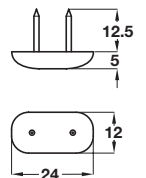

G Pin type glide

- With two nails
- Plastic

Finish	Cat. No.
Brown	650.05.120

Order qty: Multiples of 100 pcs