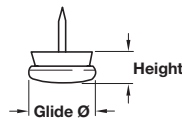

**A Glide**

- With three lugs
- Nickel-plated steel

Glide Ø	Height	Cat. No.
15 mm	4.0 mm	650.03.152
18 mm	4.0 mm	650.03.189
20 mm	4.5 mm	650.03.205

Order qty: Multiples of 100 pcs

**B Pin type chair leg glide**

- Nickel-plated steel

Glide Ø	Height	Cat. No.
13 mm	3.5 mm	650.01.130
15 mm	3.5 mm	650.01.158
18 mm	3.5 mm	650.01.185
20 mm	3.5 mm	650.01.201
23 mm	4.5 mm	650.01.238
25 mm	4.5 mm	650.01.256
30 mm	4.5 mm	650.01.309

Order qty: Multiples of 100 pcs

**C Pin type glide**

- Nickel-plated steel with black rubber washer

Glide Ø	Height	Cat. No.
18 mm	8.0 mm	650.11.181
20 mm	8.0 mm	650.11.207

Order qty: Multiples of 100 pcs

**D Pin type glide**