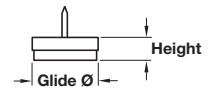

- White plastic

Glide Ø	Height	Cat. No.
10 mm	5 mm	650.02.100
13 mm	5 mm	650.02.137
16 mm	5 mm	650.02.164
19 mm	5 mm	650.02.191
22 mm	5 mm	650.02.226
25 mm	5 mm	650.02.250

Order qty: Multiples of 100 pcs

**E Pin type felt glide**

- Felt in grey plastic case

Glide Ø	Height	Cat. No.
20 mm	10 mm	650.20.206
24 mm	10 mm	650.20.242
30 mm	10 mm	650.20.304

Order qty: Multiples of 100 pcs

**F Pin type glide**

- White plastic with black soft plastic layer