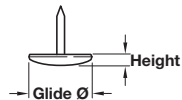

**A Glide**

- With three lugs
- Nickel-plated steel

Glide Ø	Height	Cat. No.
15 mm	4.0 mm	650.03.152
18 mm	4.0 mm	650.03.189
20 mm	4.5 mm	650.03.205

Order qty: Multiples of 100 pcs

**B Pin type chair leg glide**

- Nickel-plated steel

Glide Ø	Height	Cat. No.
13 mm	3.5 mm	650.01.130
15 mm	3.5 mm	650.01.158
18 mm	3.5 mm	650.01.185
20 mm	3.5 mm	650.01.201
23 mm	4.5 mm	650.01.238
25 mm	4.5 mm	650.01.256
30 mm	4.5 mm	650.01.309

Order qty: Multiples of 100 pcs

**C Pin type glide**

- Nickel-plated steel with black rubber washer

Glide Ø	Height	Cat. No.
18 mm	8.0 mm	650.11.181
20 mm	8.0 mm	650.11.207

Order qty: Multiples of 100 pcs

**D Pin type glide**