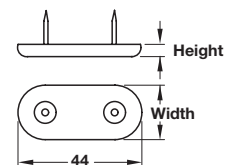

Order qty: Multiples of 100 pcs

**C Pin type glide**

- Nickel-plated steel with black rubber washer

Glide Ø	Height	Cat. No.
18 mm	8.0 mm	650.11.181
20 mm	8.0 mm	650.11.207

Order qty: Multiples of 100 pcs

**D Pin type glide**

**E Pin type felt glide**

- Felt in grey plastic case

Glide Ø	Height	Cat. No.
20 mm	10 mm	650.20.206
24 mm	10 mm	650.20.242
30 mm	10 mm	650.20.304

Order qty: Multiples of 100 pcs

**F Pin type glide**

- White plastic with black soft plastic layer

Glide Ø	Height	Cat. No.
15 mm	10 mm	650.04.159
20 mm	10 mm	650.04.202
25 mm	10 mm	650.04.257
30 mm	10 mm	650.04.300

Order qty: Multiples of 100 pcs

**G Pin type glide**

- With two nails
- Plastic

Finish	Cat. No.
Brown	650.05.120

Order qty: Multiples of 100 pcs

**H Pin type glide**

- With two nails
- Plastic

Finish	Width	Height	Cat. No.
White	16 mm	5 mm	650.05.716
White	19 mm	5 mm	650.05.719
Black	19 mm	5 mm	650.05.319

Order qty: Multiples of 100 pcs