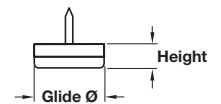

- White plastic

Glide Ø	Height	Cat. No.
10 mm	5 mm	650.02.100
13 mm	5 mm	650.02.137
16 mm	5 mm	650.02.164
19 mm	5 mm	650.02.191
22 mm	5 mm	650.02.226
25 mm	5 mm	650.02.250

Order qty: Multiples of 100 pcs

**E Pin type felt glide**

- Felt in grey plastic case

Glide Ø	Height	Cat. No.
20 mm	10 mm	650.20.206
24 mm	10 mm	650.20.242
30 mm	10 mm	650.20.304

Order qty: Multiples of 100 pcs

**F Pin type glide**

- White plastic with black soft plastic layer