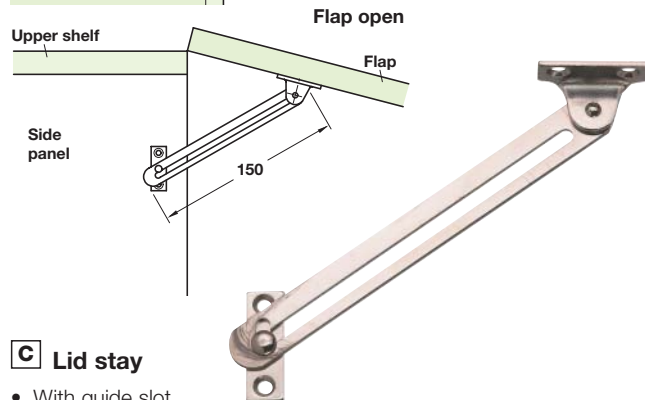

### A Flap stay

- Left and right hand included
- Fixing materials included
- Brass

Finish	Cat. No.
Polished brass	366.33.830

Order qty: 1 pair

### B Wardrobe lid stay

- Thumbscrew adjustment controls door movement
- Fixing materials included
- Brass

Finish	Cat. No.
Polished brass	805.06.814

Order qty: 1 pc

### C Lid stay

- With guide slot
- Suitable for use as a door restraint
- Left and right handed
- Nickel-plated steel

Finish	Left	Right
Nickel-plated	366.40.776	366.40.767

Order qty: 1 pc

### D Safety chain

- With mounting plates
- For use with fall flaps and cupboard doors
- Unhanded design
- Polished brass

Length	Cat. No.
200 mm	372.35.813

Order qty: 1 pc

TCH-FF 2010, HUK. Dimensional data not binding. We reserve the right to alter specifications without notice.