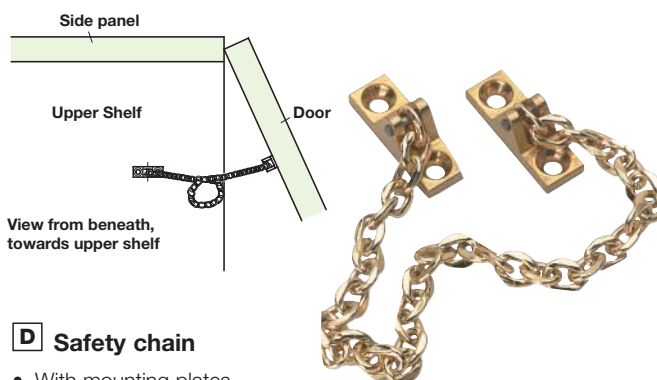

### A Flap stay

- Left and right hand included
- Fixing materials included
- Brass

Finish	Cat. No.
Polished brass	366.33.830

Order qty: 1 pair

### B Wardrobe lid stay

- Thumbscrew adjustment controls door movement
- Fixing materials included
- Brass

Finish	Cat. No.
Polished brass	805.06.814

Order qty: 1 pc

### C Lid stay

- With guide slot
- Suitable for use as a door restraint
- Left and right handed
- Nickel-plated steel

Finish	Left	Right
Nickel-plated	366.40.776	366.40.767

Order qty: 1 pc

### D Safety chain

- With mounting plates
- For use with fall flaps and cupboard doors
- Unhanded design
- Polished brass

Length	Cat. No.
200 mm	372.35.813

Order qty: 1 pc

TCH-FF 2010, HUK. Dimensional data not binding. We reserve the right to alter specifications without notice.