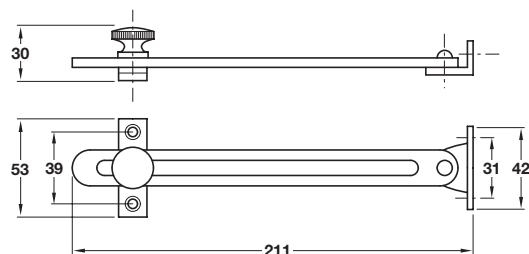

### A Flap stay

- Left and right hand included
- Fixing materials included
- Brass

Finish	Cat. No.
Polished brass	366.33.830

Order qty: 1 pair

### B Wardrobe lid stay

- Thumbscrew adjustment controls door movement
- Fixing materials included
- Brass

Finish	Cat. No.
Polished brass	805.06.814

Order qty: 1 pc

### C Lid stay

- With guide slot
- Suitable for use as a door restraint
- Left and right handed
- Nickel-plated steel

Finish	Left	Right
Nickel-plated	366.40.776	366.40.767

Order qty: 1 pc

### D Safety chain

- With mounting plates
- For use with fall flaps and cupboard doors
- Unhanded design
- Polished brass

Length	Cat. No.
200 mm	372.35.813

Order qty: 1 pc

TCH-FF 2010, HUK. Dimensional data not binding. We reserve the right to alter specifications without notice.