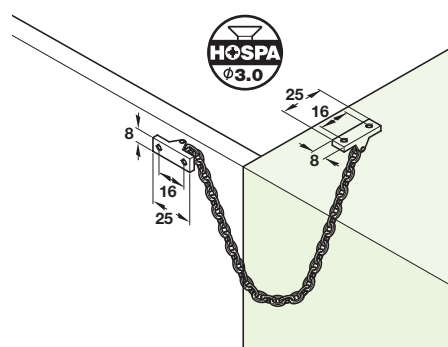

### A Flap stay

- Left and right hand included
- Fixing materials included
- Brass

Finish	Cat. No.
Polished brass	366.33.830

Order qty: 1 pair

### B Wardrobe lid stay

- Thumbscrew adjustment controls door movement
- Fixing materials included
- Brass

Finish	Cat. No.
Polished brass	805.06.814

Order qty: 1 pc

### C Lid stay

- With guide slot
- Suitable for use as a door restraint
- Left and right handed
- Nickel-plated steel

Finish	Left	Right
Nickel-plated	366.40.776	366.40.767

Order qty: 1 pc

### D Safety chain

- With mounting plates
- For use with fall flaps and cupboard doors
- Unhanded design
- Polished brass

Length	Cat. No.
200 mm	372.35.813

Order qty: 1 pc

TCH-FF 2010, HUK. Dimensional data not binding. We reserve the right to alter specifications without notice.