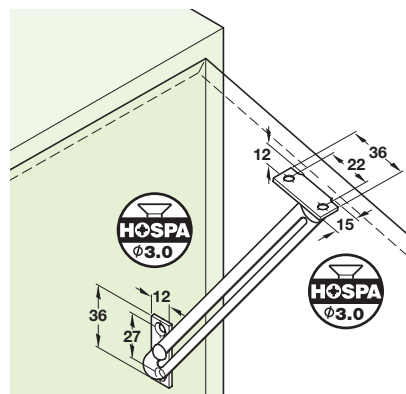

### A Flap stay

- Left and right hand included
- Fixing materials included
- Brass

Finish	Cat. No.
Polished brass	366.33.830

Order qty: 1 pair

### B Wardrobe lid stay

- Thumbscrew adjustment controls door movement
- Fixing materials included
- Brass

Finish	Cat. No.
Polished brass	805.06.814

Order qty: 1 pc

### C Lid stay

- With guide slot
- Suitable for use as a door restraint
- Left and right handed
- Nickel-plated steel

Finish	Left	Right
Nickel-plated	366.40.776	366.40.767

Order qty: 1 pc

### D Safety chain

- With mounting plates
- For use with fall flaps and cupboard doors
- Unhanded design
- Polished brass

Length	Cat. No.
200 mm	372.35.813

Order qty: 1 pc

TCH-FF 2010, HUK. Dimensional data not binding. We reserve the right to alter specifications without notice.